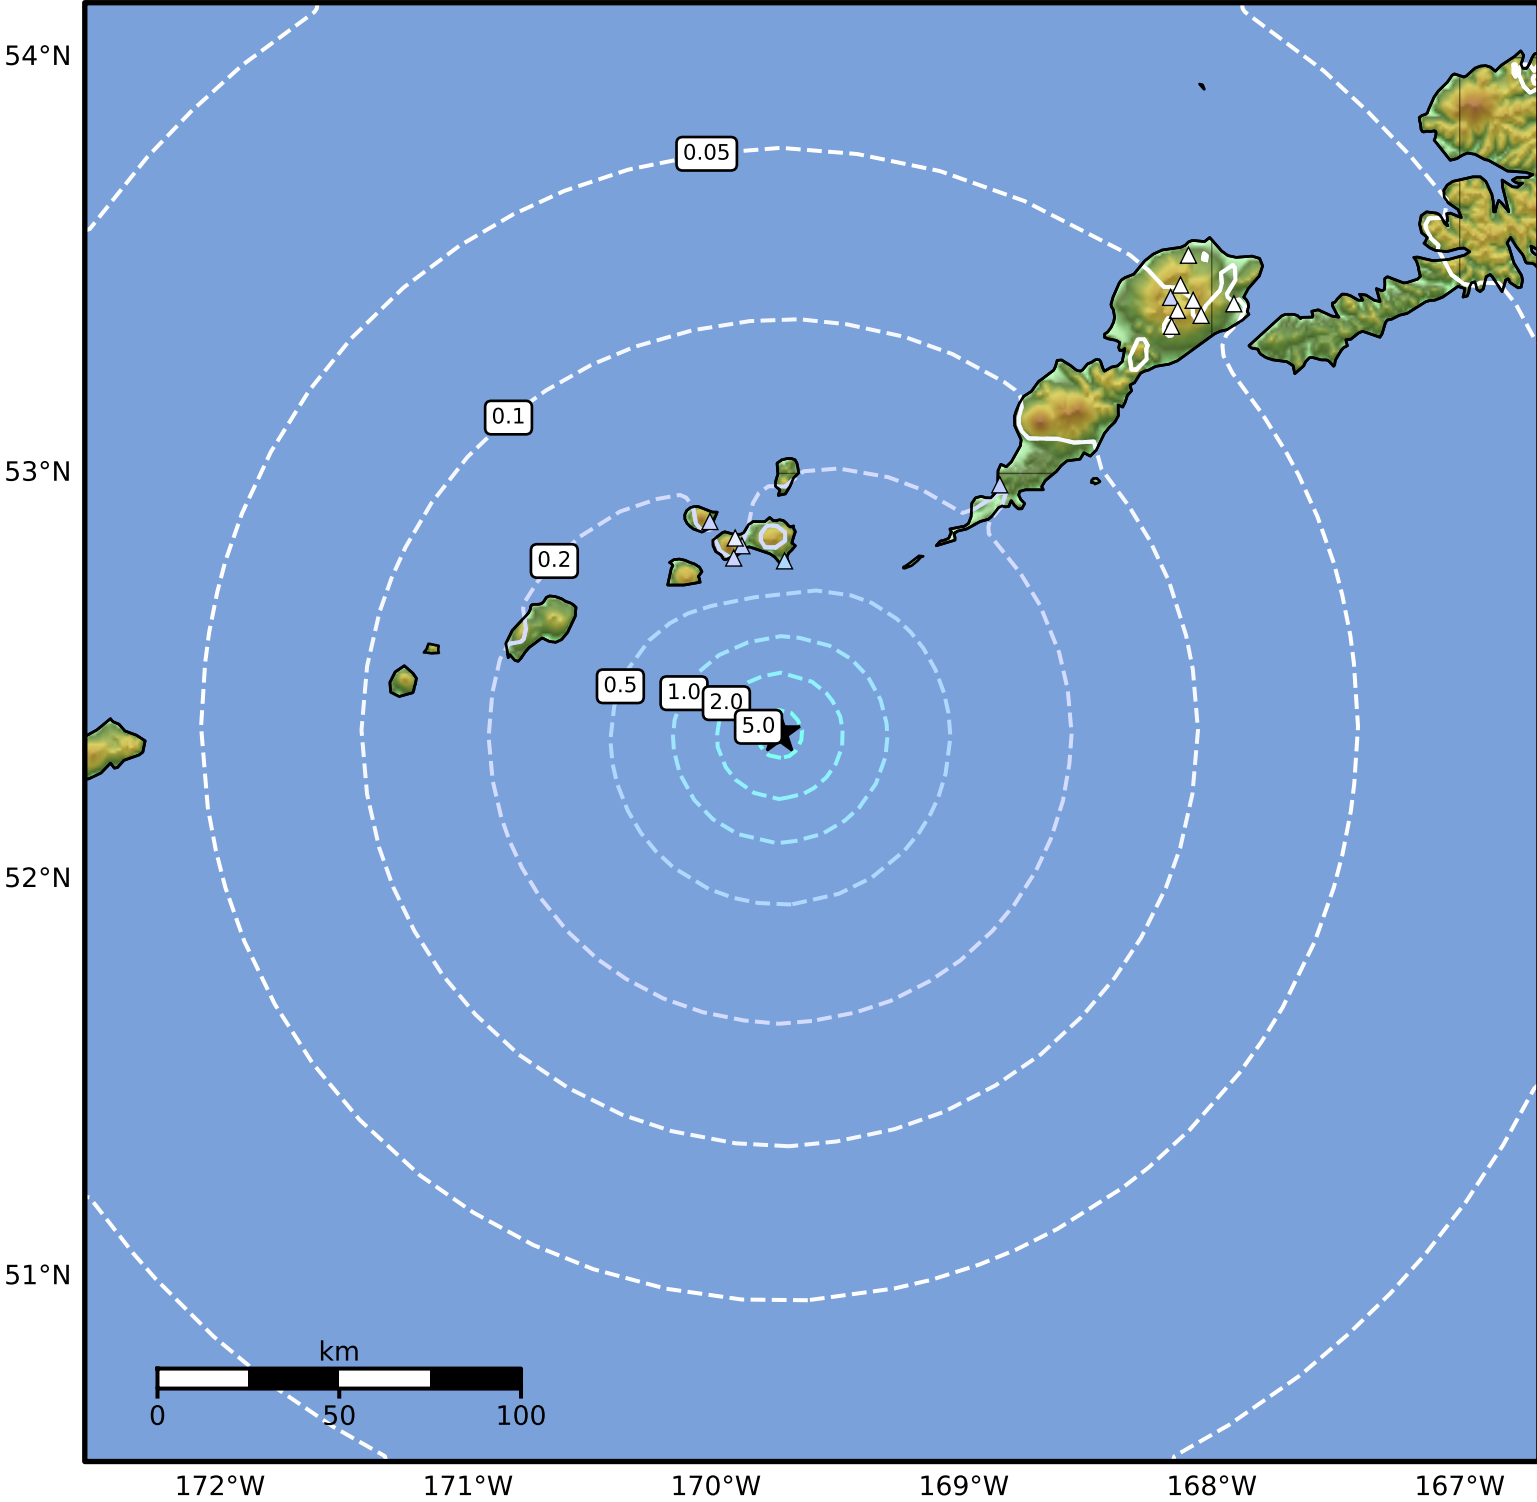

0.3 Second Peak Spectral Acceleration Map Alaska Earthquake Center
 ShakeMap: 87 km (54 miles) SW of Nikolski
 Feb 24, 2026 10:22:06 UTC M4.4 N52.36 W169.74 Depth: 4.1km ID:a2026dvxvqt

SA(0.3) (%g)	0.1	0.2	0.5	1	2	5	10	20	50	100	200
--------------	-----	-----	-----	---	---	---	----	----	----	-----	-----

Scale based on Worden et al. (2012)

Version 2: Processed 2026-02-27T19:42:13Z

△ Seismic Instrument ○ Reported Intensity

★ Epicenter