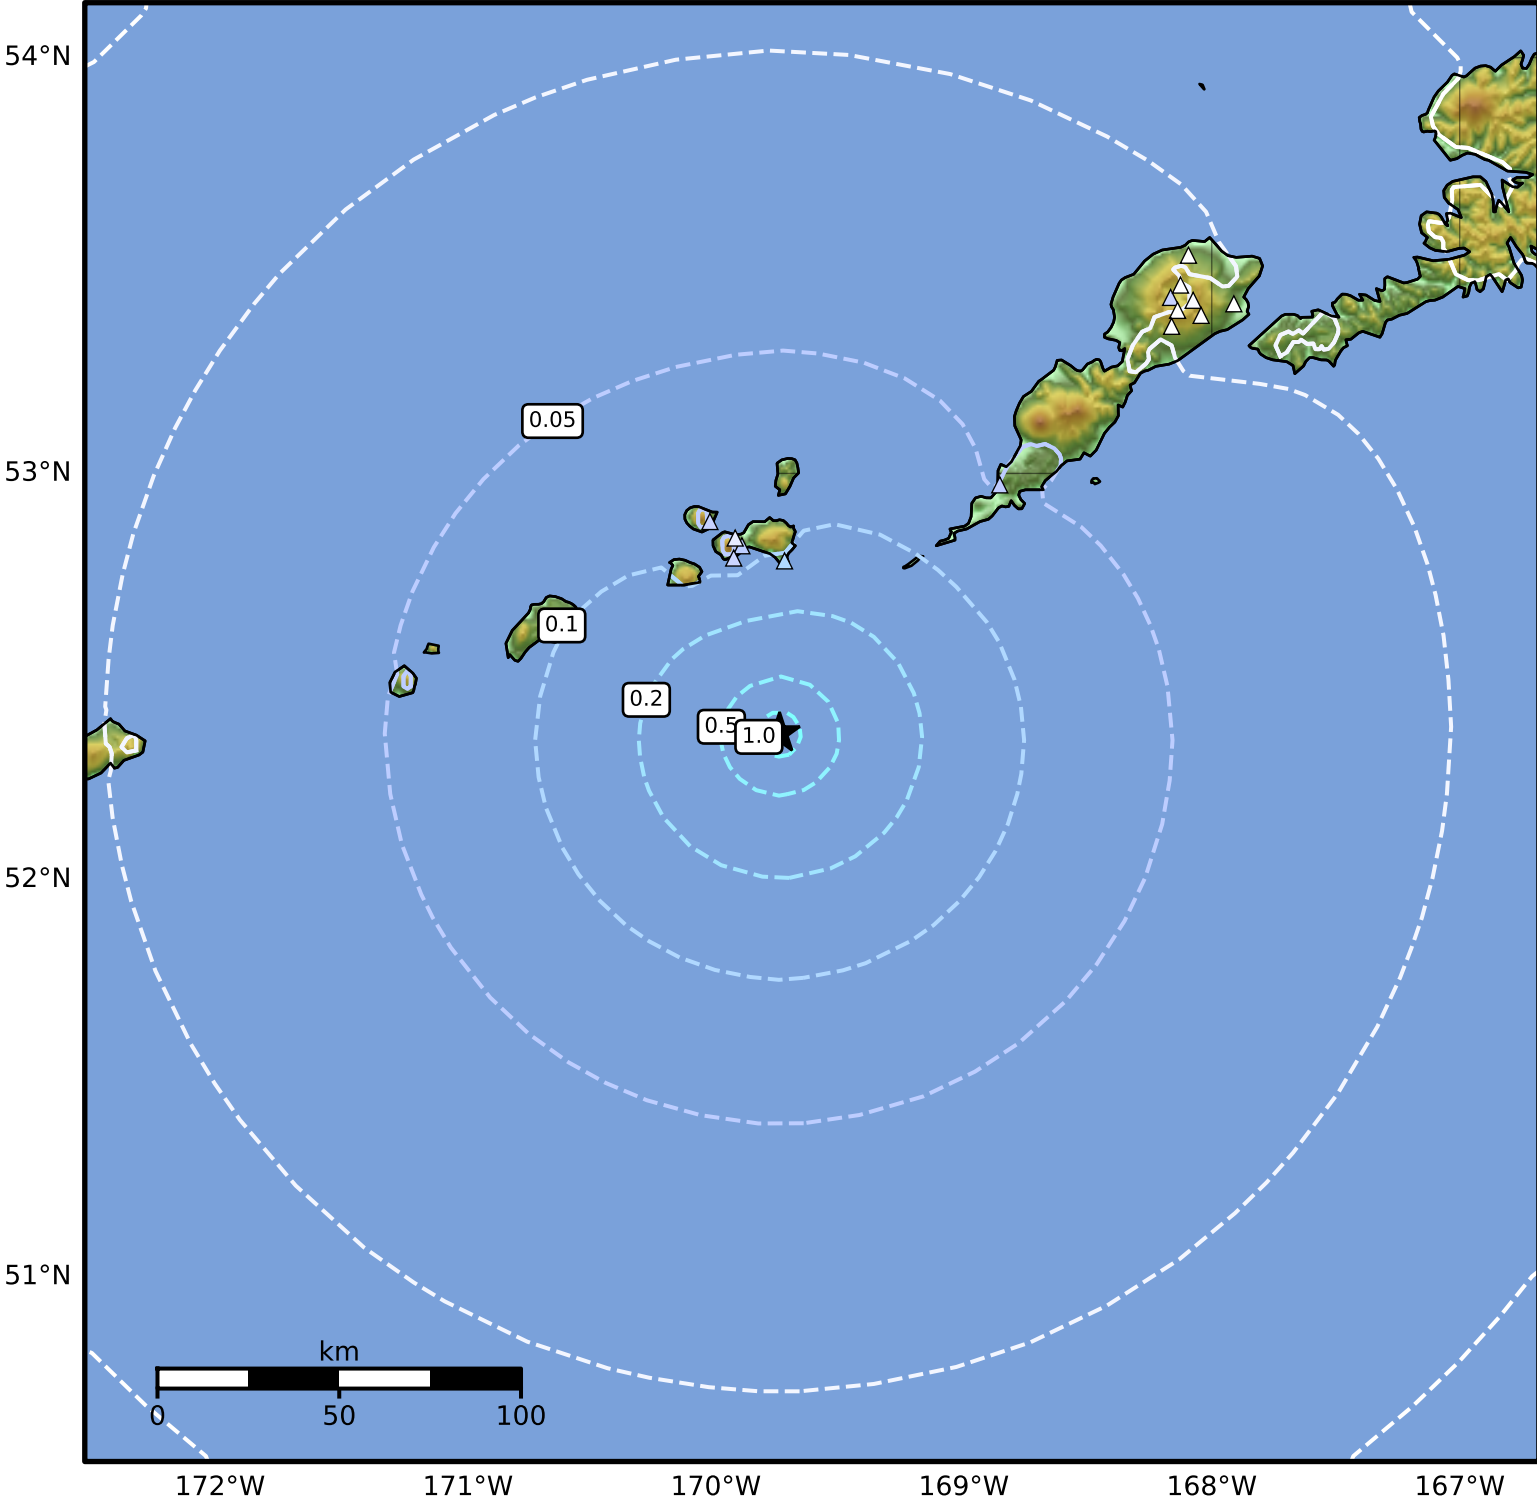

1.0 Second Peak Spectral Acceleration Map Alaska Earthquake Center
 ShakeMap: 87 km (54 miles) SW of Nikolski
 Feb 24, 2026 10:22:06 UTC M4.4 N52.36 W169.74 Depth: 4.1km ID:a2026dvxvqt

SA(1.0) (%g)	0.1	0.2	0.5	1	2	5	10	20	50	100	200
--------------	-----	-----	-----	---	---	---	----	----	----	-----	-----

Scale based on Worden et al. (2012)

Version 2: Processed 2026-02-27T19:42:13Z

△ Seismic Instrument ○ Reported Intensity

★ Epicenter