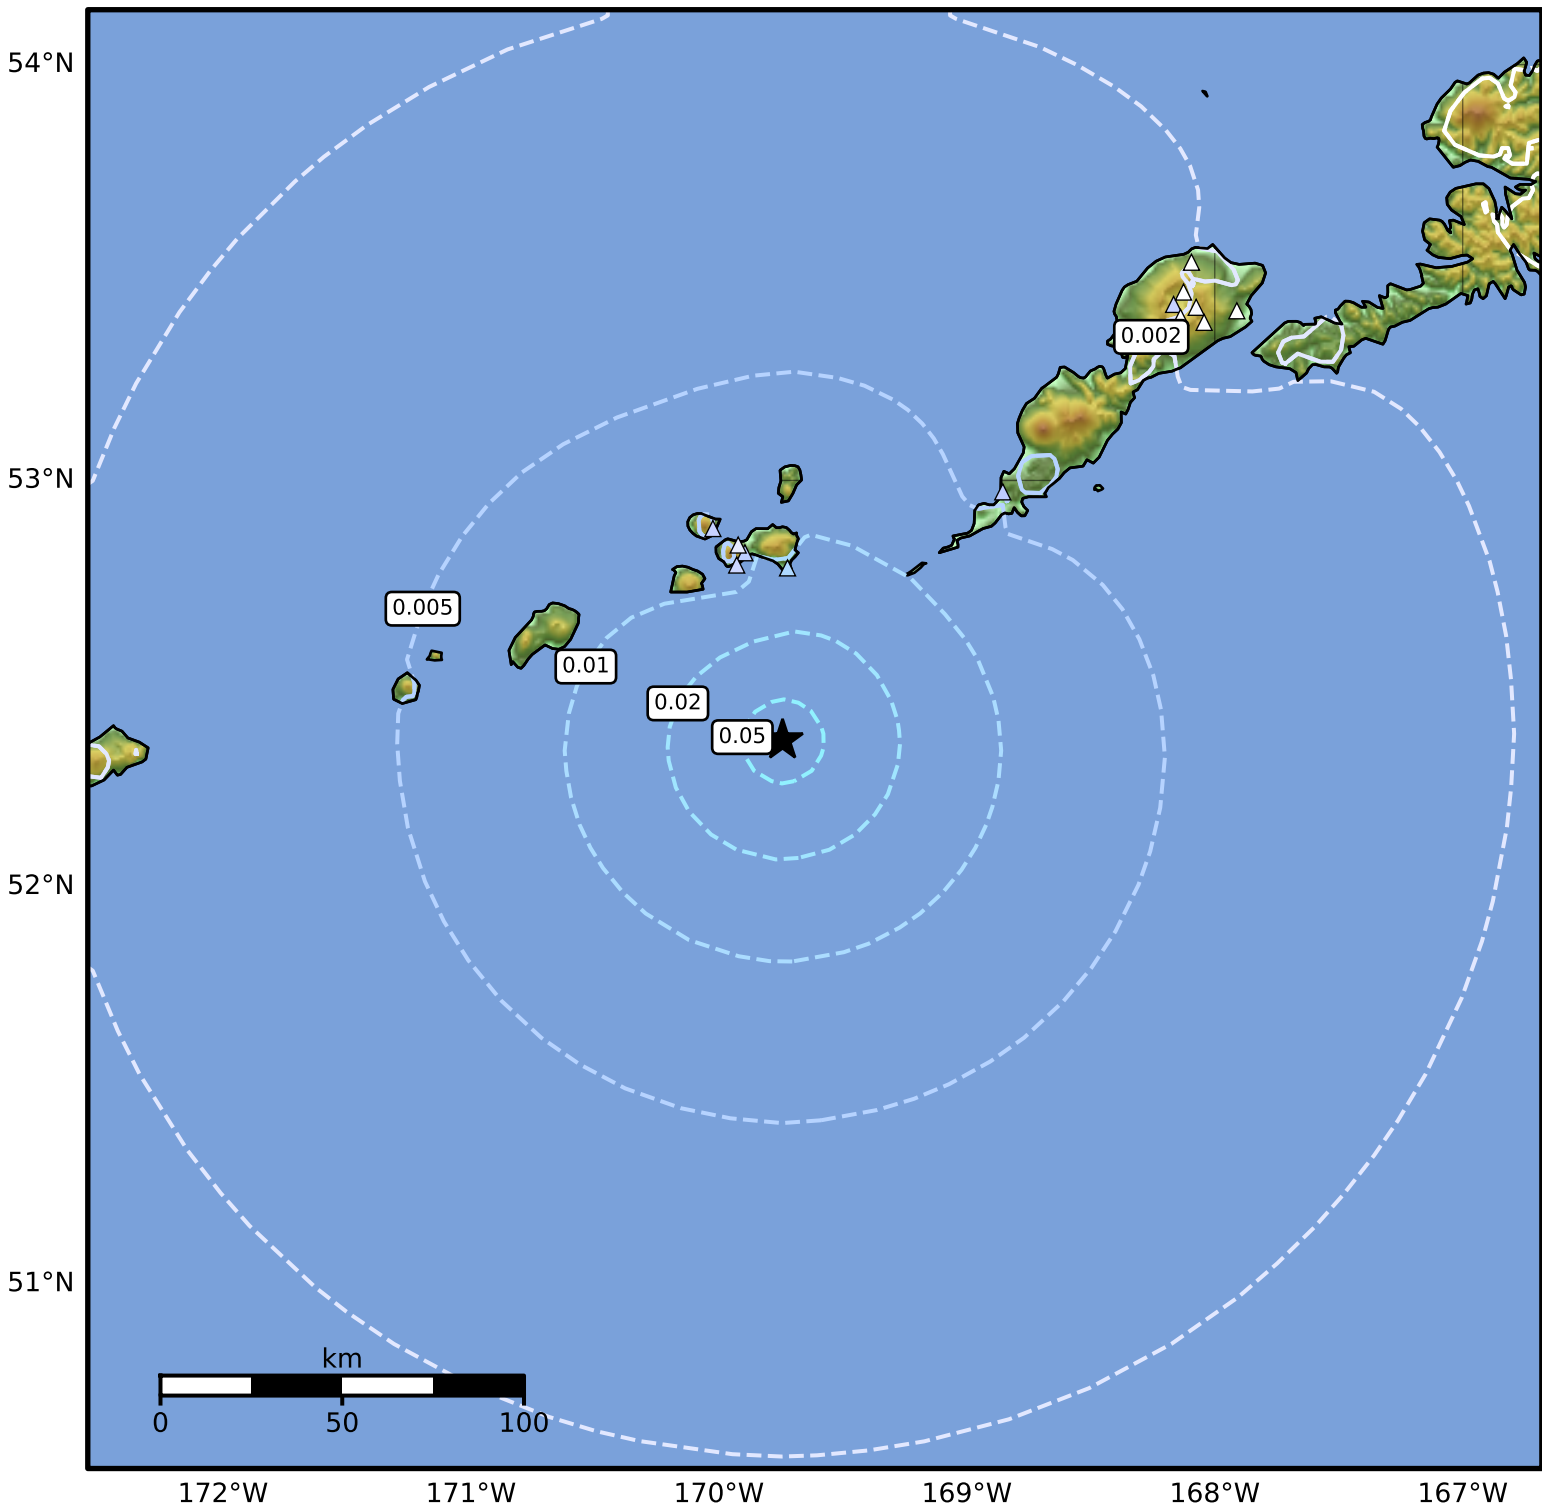

3.0 Second Peak Spectral Acceleration Map Alaska Earthquake Center
ShakeMap: 87 km (54 miles) SW of Nikolski
Feb 24, 2026 10:22:06 UTC M4.4 N52.36 W169.74 Depth: 4.1km ID:a2026dvxvqt

Scale based on Worden et al. (2012)

Version 2: Processed 2026-02-27T19:42:13Z

△ Seismic Instrument ○ Reported Intensity

★ Epicenter