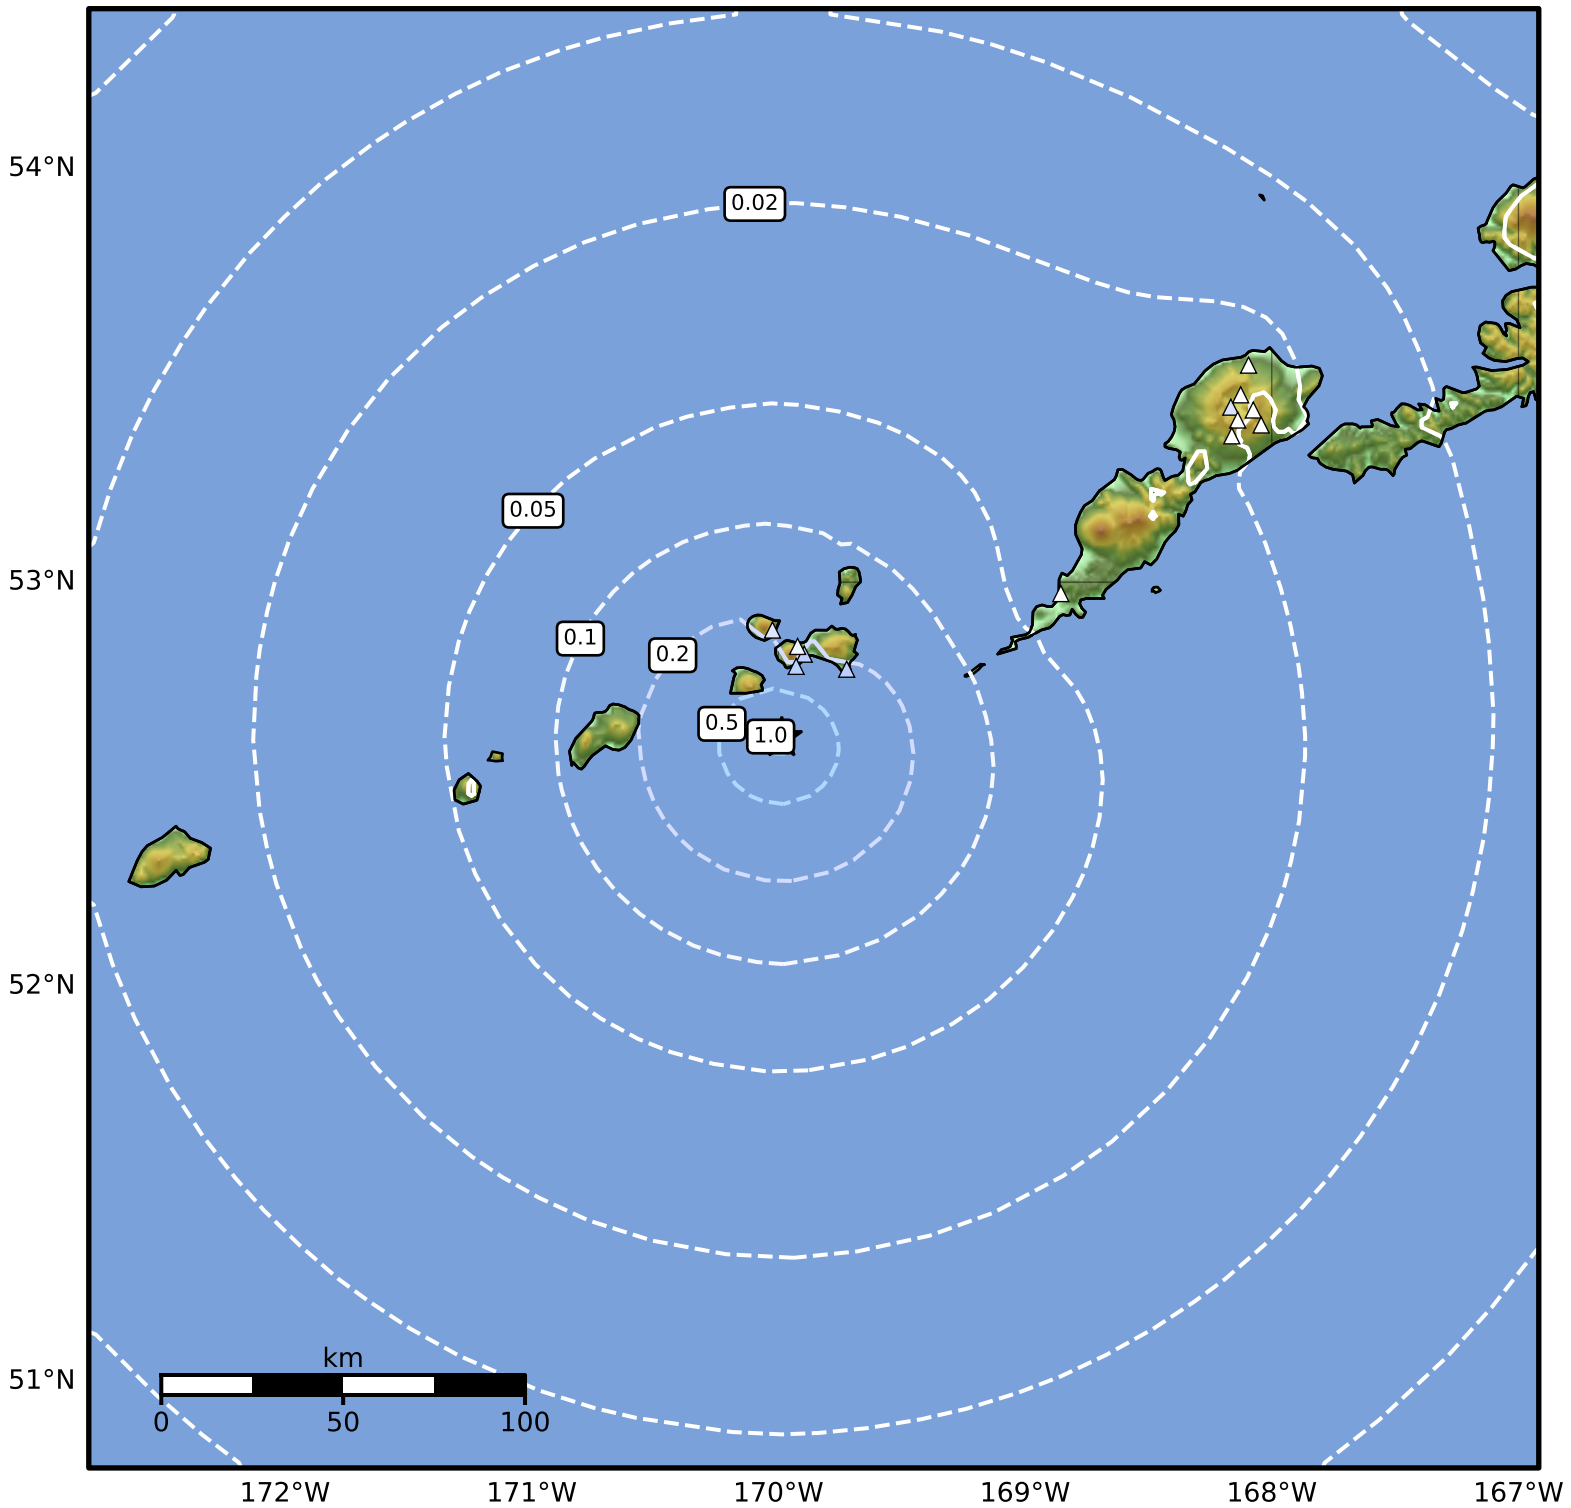

0.3 Second Peak Spectral Acceleration Map Alaska Earthquake Center
 ShakeMap: 83 km (52 miles) WSW of Nikolski
 Feb 24, 2026 14:52:41 UTC M3.8 N52.62 W169.99 Depth: 12.8km ID:a2026dwgutf

SA(0.3) (%g)	0.1	0.2	0.5	1	2	5	10	20	50	100	200
--------------	-----	-----	-----	---	---	---	----	----	----	-----	-----

Scale based on Worden et al. (2012)

Version 3: Processed 2026-02-25T22:20:12Z

△ Seismic Instrument ○ Reported Intensity

★ Epicenter