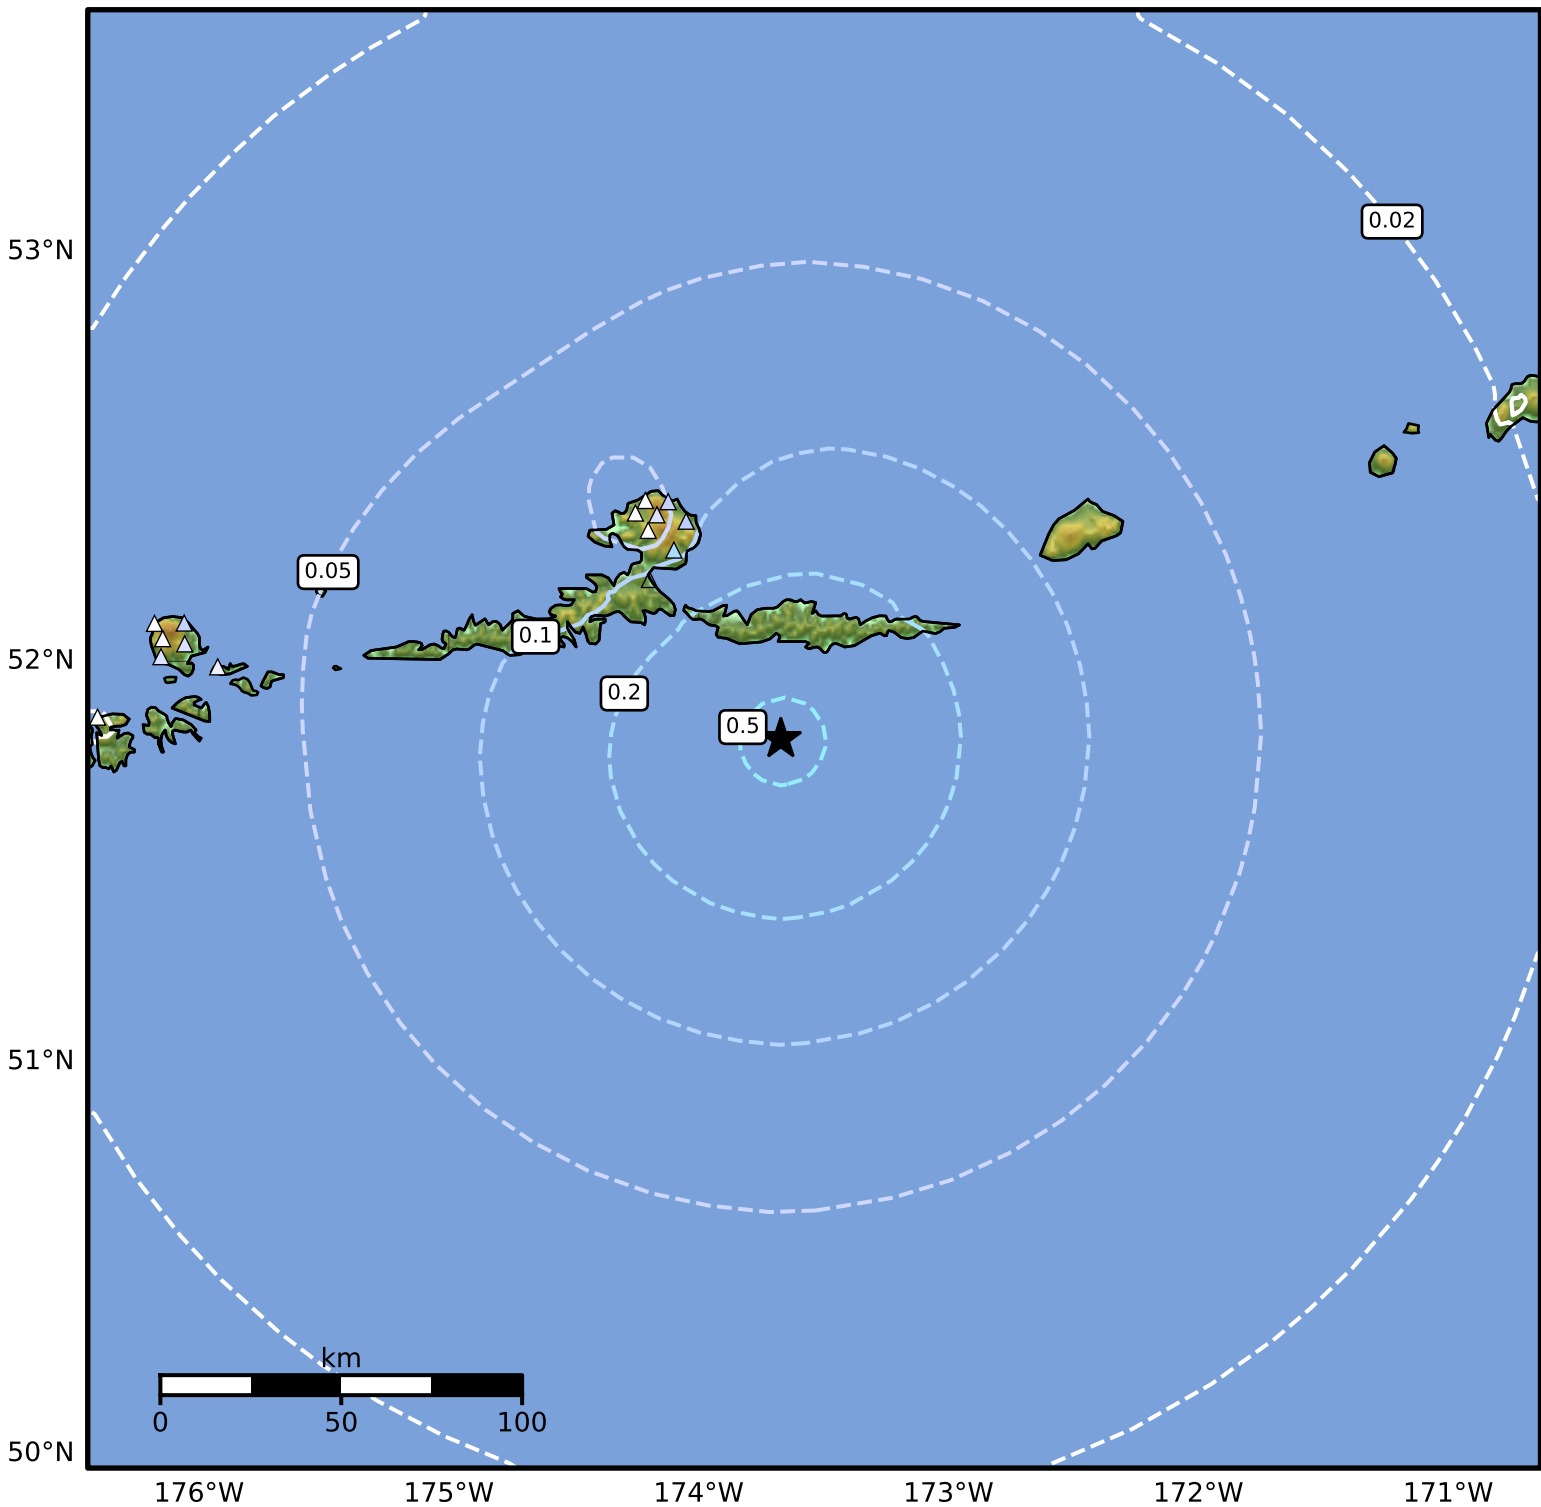

Peak Ground Velocity Map Alaska Earthquake Center
ShakeMap: 57 km (35 miles) SE of Atka
Feb 24, 2026 19:06:51 UTC M4.6 N51.81 W173.67 Depth: 27.7km ID:a2026dwpgam

PGV (cm/s)	0.1	0.2	0.5	1	2	5	10	20	50	100	200
------------	-----	-----	-----	---	---	---	----	----	----	-----	-----

Scale based on Worden et al. (2012)

Version 5: Processed 2026-02-24T20:40:22Z

△ Seismic Instrument ○ Reported Intensity

★ Epicenter