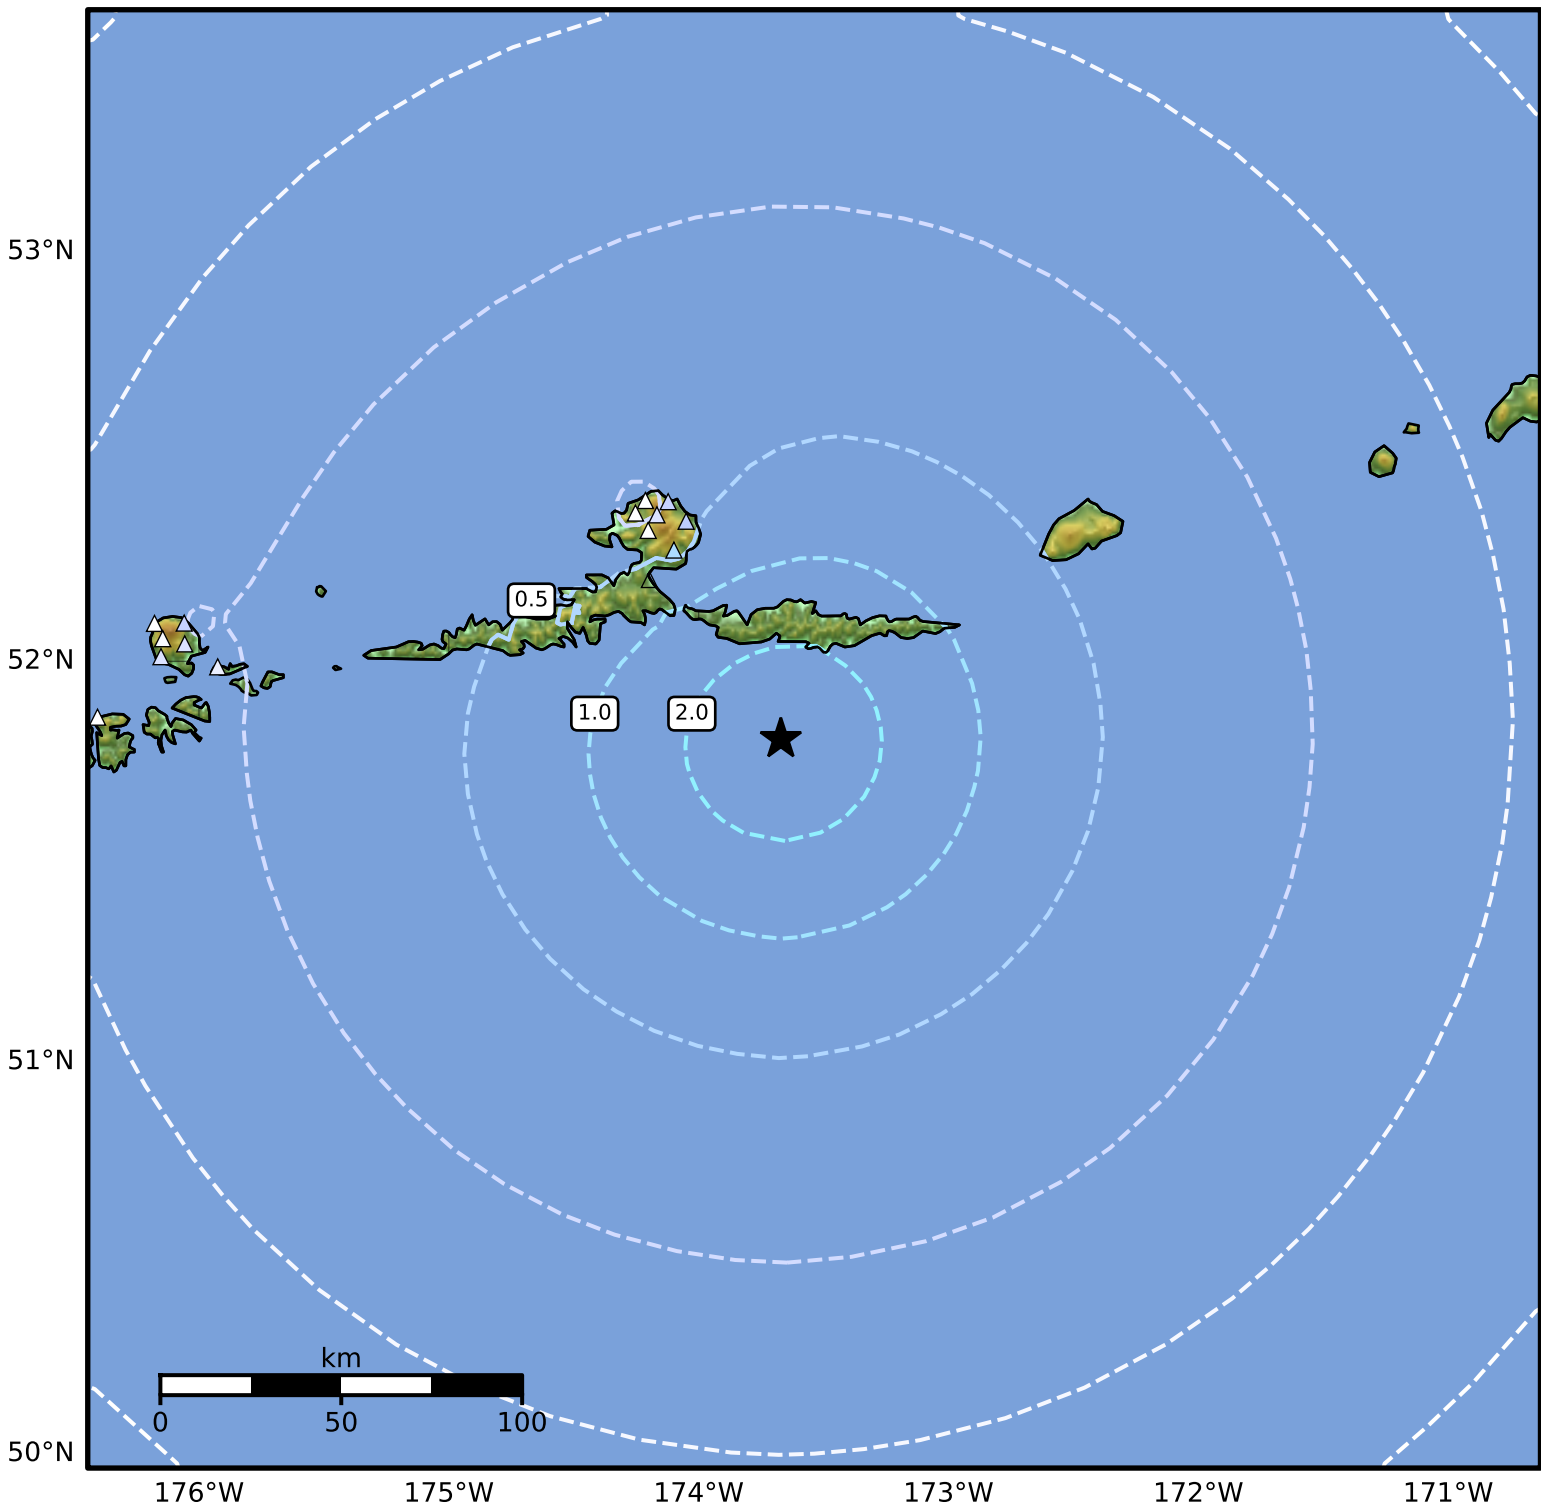

0.3 Second Peak Spectral Acceleration Map Alaska Earthquake Center  
 ShakeMap: 57 km (35 miles) SE of Atka  
 Feb 24, 2026 19:06:51 UTC M4.6 N51.81 W173.67 Depth: 27.7km ID:a2026dwpgam

<b>SA(0.3) (%g)</b>	<b>0.1</b>	<b>0.2</b>	<b>0.5</b>	<b>1</b>	<b>2</b>	<b>5</b>	<b>10</b>	<b>20</b>	<b>50</b>	<b>100</b>	<b>200</b>
---------------------	------------	------------	------------	----------	----------	----------	-----------	-----------	-----------	------------	------------

Scale based on Worden et al. (2012)

Version 5: Processed 2026-02-24T20:40:22Z

△ Seismic Instrument ○ Reported Intensity

★ Epicenter