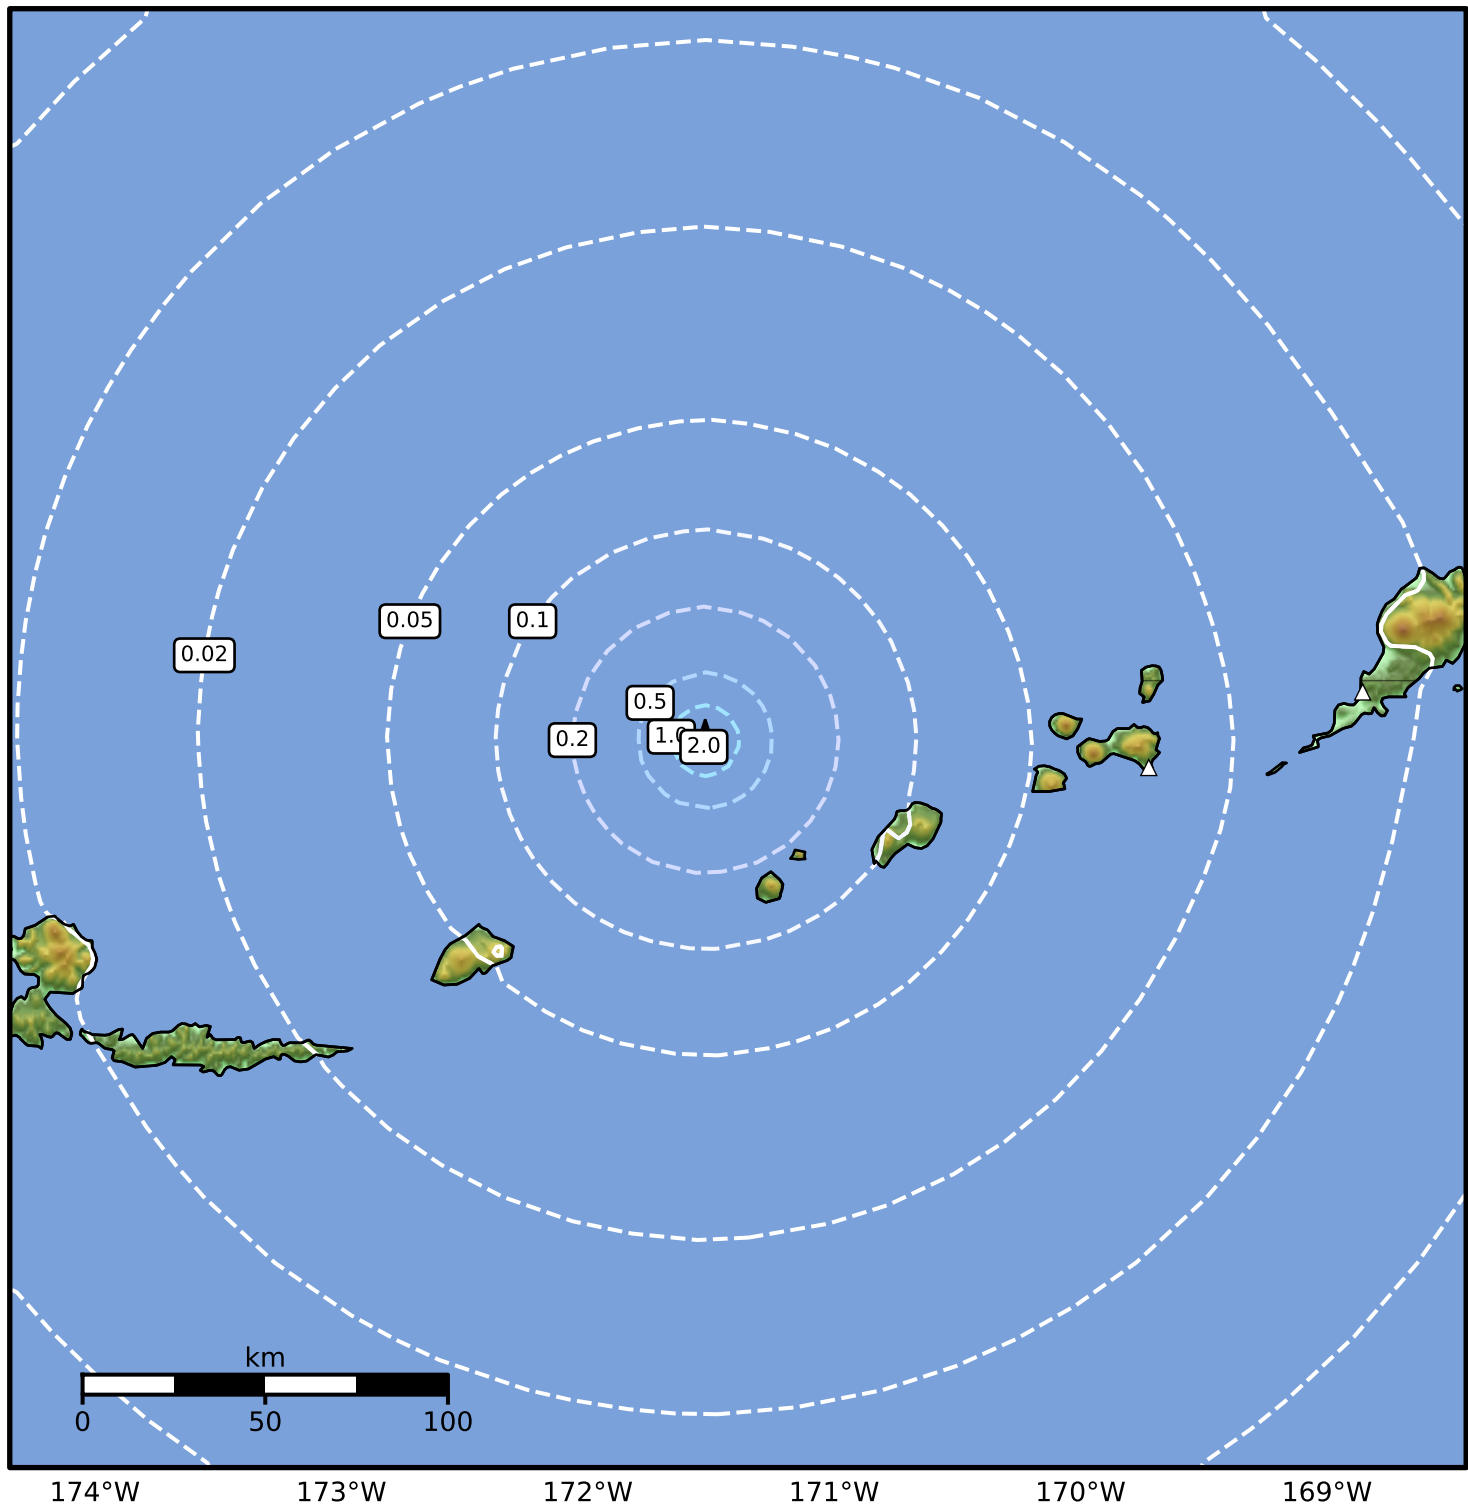

0.3 Second Peak Spectral Acceleration Map Alaska Earthquake Center
 ShakeMap: 178 km (111 miles) W of Nikolski
 Feb 24, 2026 19:07:11 UTC M3.8 N52.85 W171.52 Depth: 5.6km ID:a2026dwpgoe

SA(0.3) (%g)	0.1	0.2	0.5	1	2	5	10	20	50	100	200
--------------	-----	-----	-----	---	---	---	----	----	----	-----	-----

Scale based on Worden et al. (2012)

Version 4: Processed 2026-02-24T22:15:46Z

△ Seismic Instrument ○ Reported Intensity

★ Epicenter