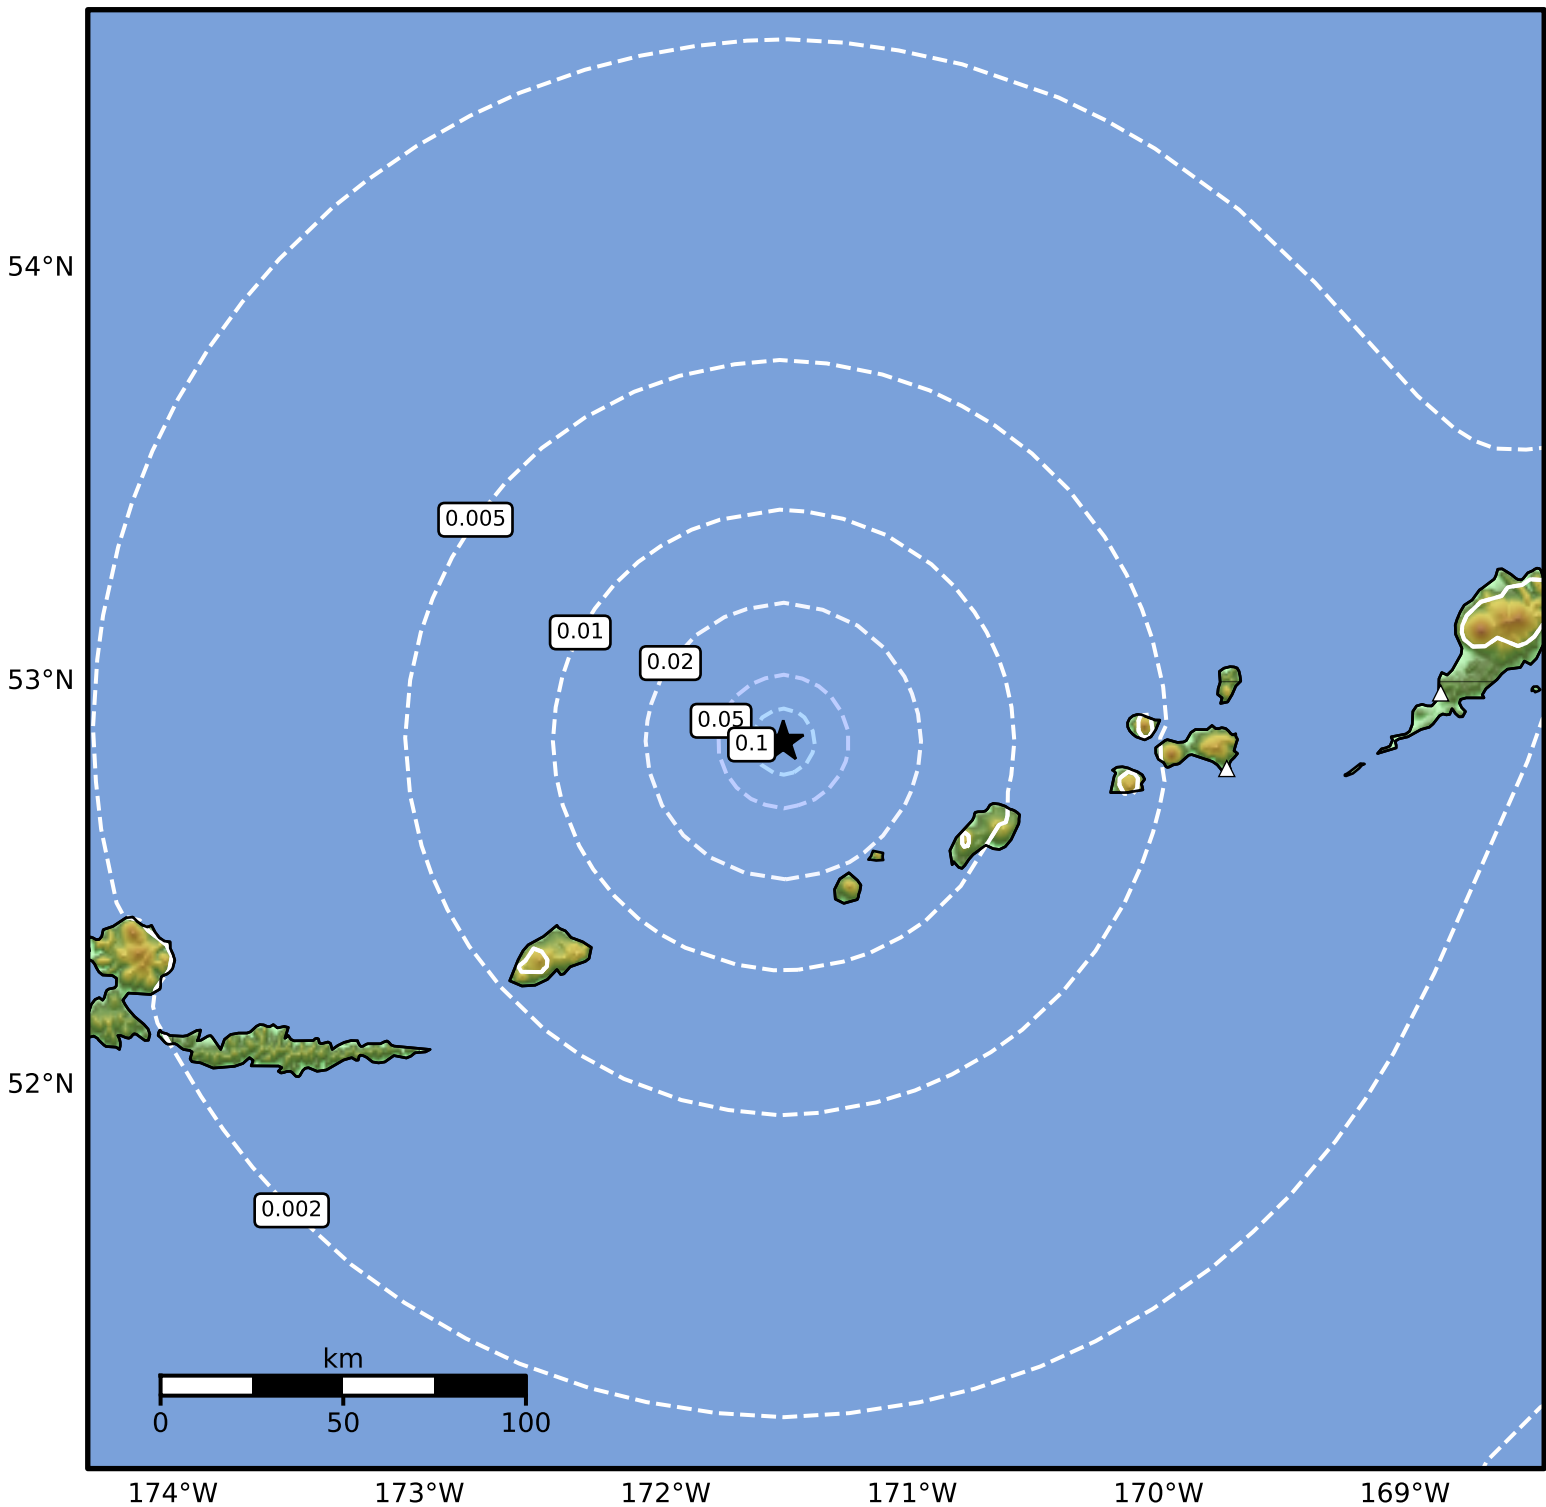

1.0 Second Peak Spectral Acceleration Map Alaska Earthquake Center  
ShakeMap: 178 km (111 miles) W of Nikolski  
Feb 24, 2026 19:07:11 UTC M3.8 N52.85 W171.52 Depth: 5.6km ID:a2026dwpgoe

SA(1.0) (%g)	0.1	0.2	0.5	1	2	5	10	20	50	100	200
--------------	-----	-----	-----	---	---	---	----	----	----	-----	-----

Scale based on Worden et al. (2012)

Version 4: Processed 2026-02-24T22:15:46Z

△ Seismic Instrument ○ Reported Intensity

★ Epicenter