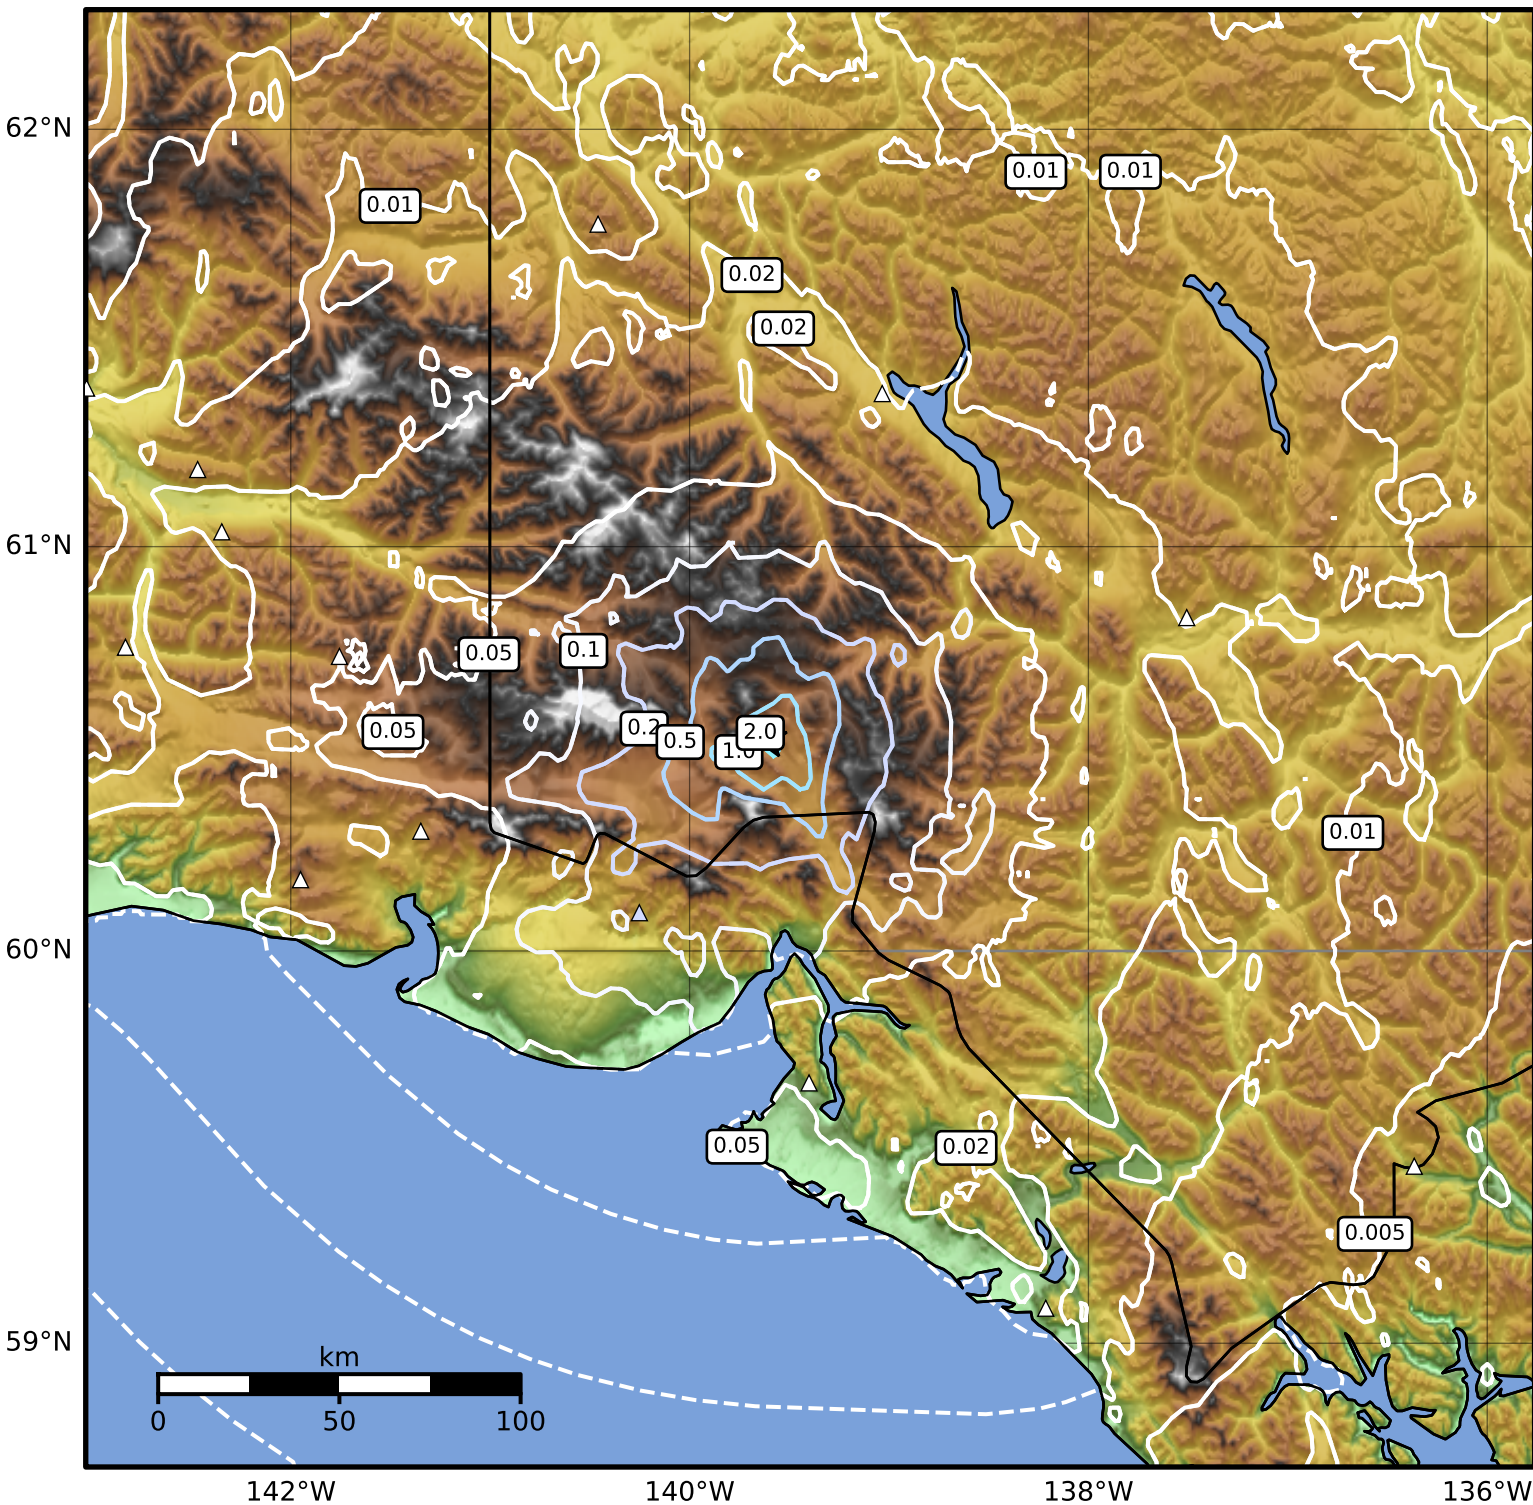

0.3 Second Peak Spectral Acceleration Map Alaska Earthquake Center  
 ShakeMap: 109 km (68 miles) N of Yakutat  
 Feb 24, 2026 23:09:27 UTC M3.8 N60.53 W139.61 Depth: 10.0km ID:a2026dwxgux

SA(0.3) (%g)	0.1	0.2	0.5	1	2	5	10	20	50	100	200
--------------	-----	-----	-----	---	---	---	----	----	----	-----	-----

Scale based on Worden et al. (2012)

△ Seismic Instrument ○ Reported Intensity

★ Epicenter

Version 4: Processed 2026-02-24T23:28:33Z