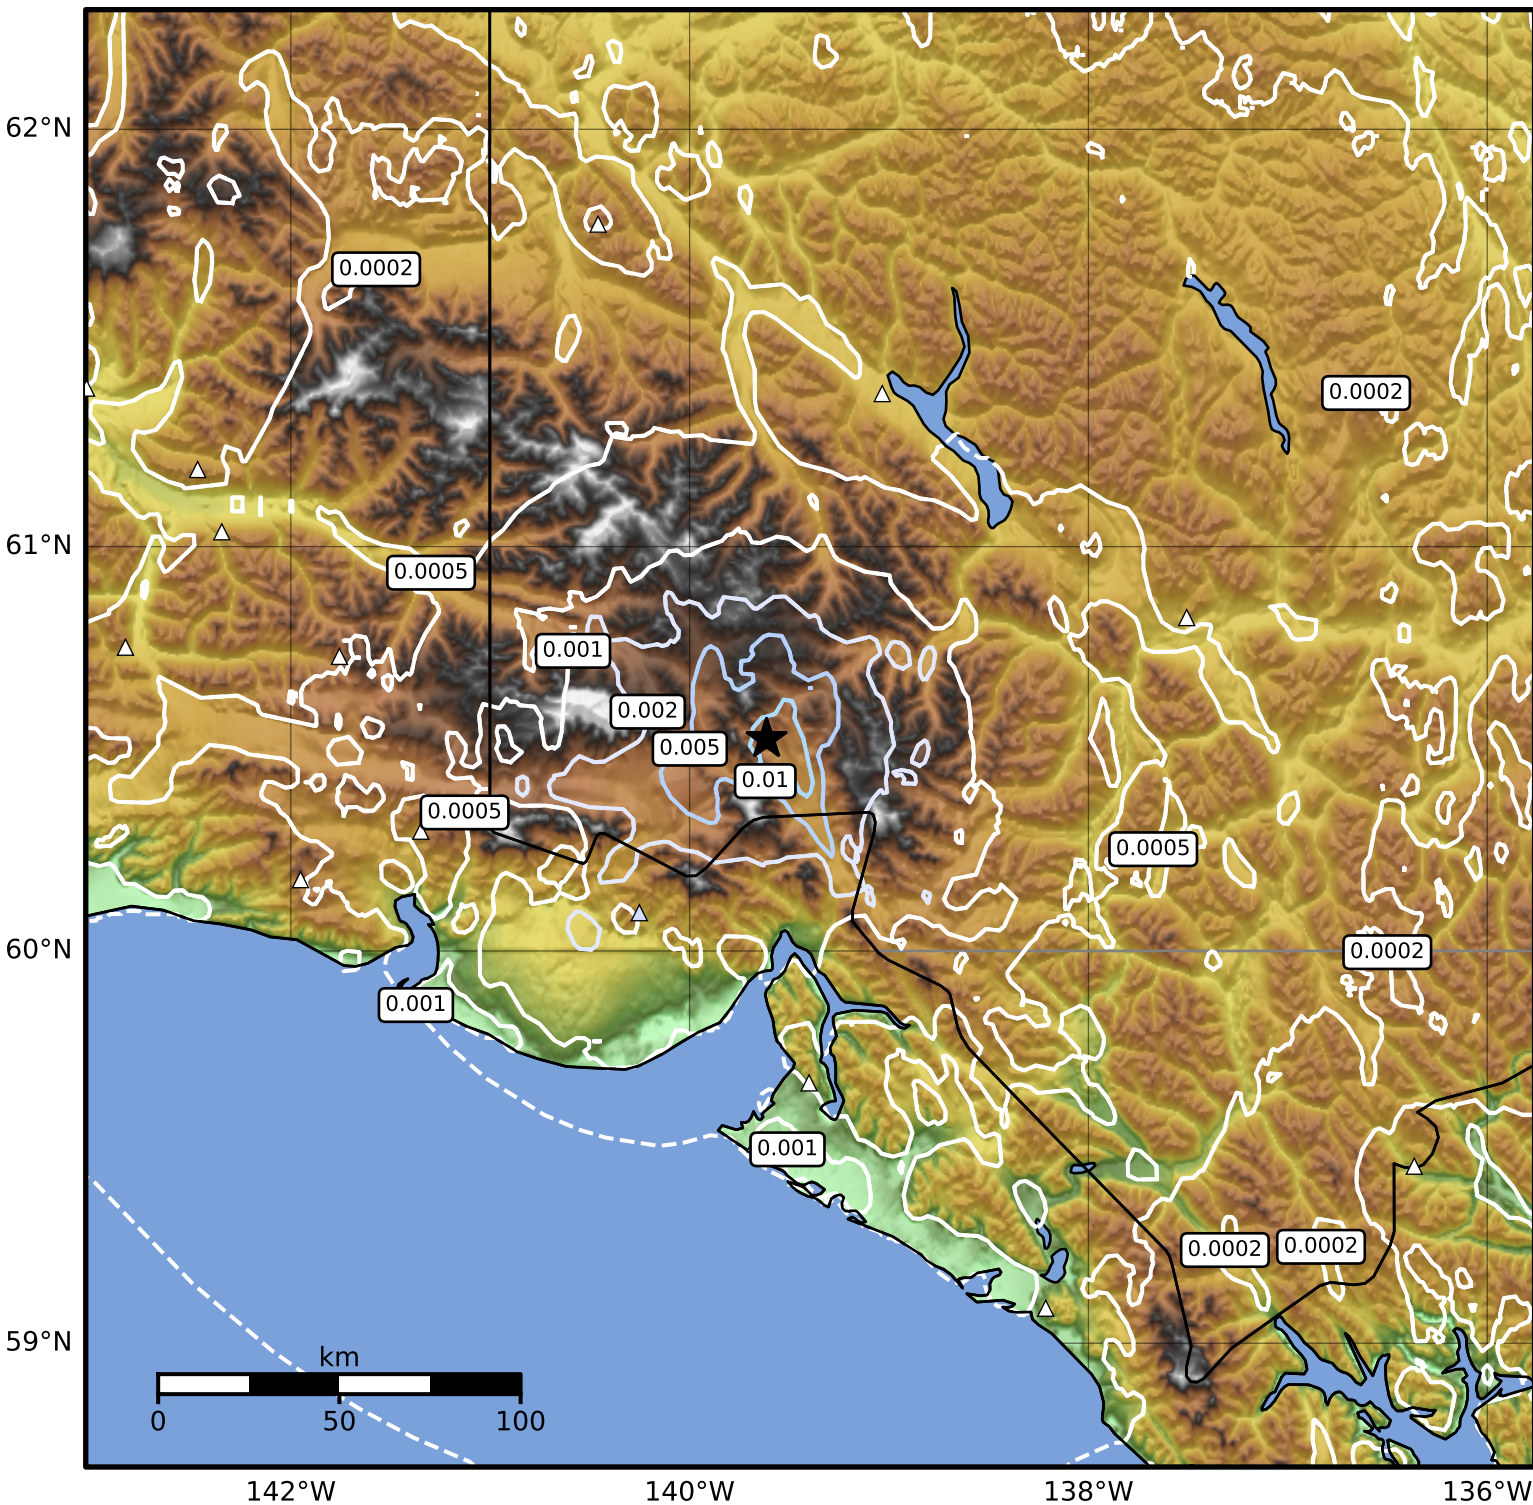

3.0 Second Peak Spectral Acceleration Map Alaska Earthquake Center
 ShakeMap: 109 km (68 miles) N of Yakutat
 Feb 24, 2026 23:09:27 UTC M3.8 N60.53 W139.61 Depth: 10.0km ID:a2026dwxgux

Scale based on Worden et al. (2012)

Version 4: Processed 2026-02-24T23:28:33Z

△ Seismic Instrument ○ Reported Intensity

★ Epicenter