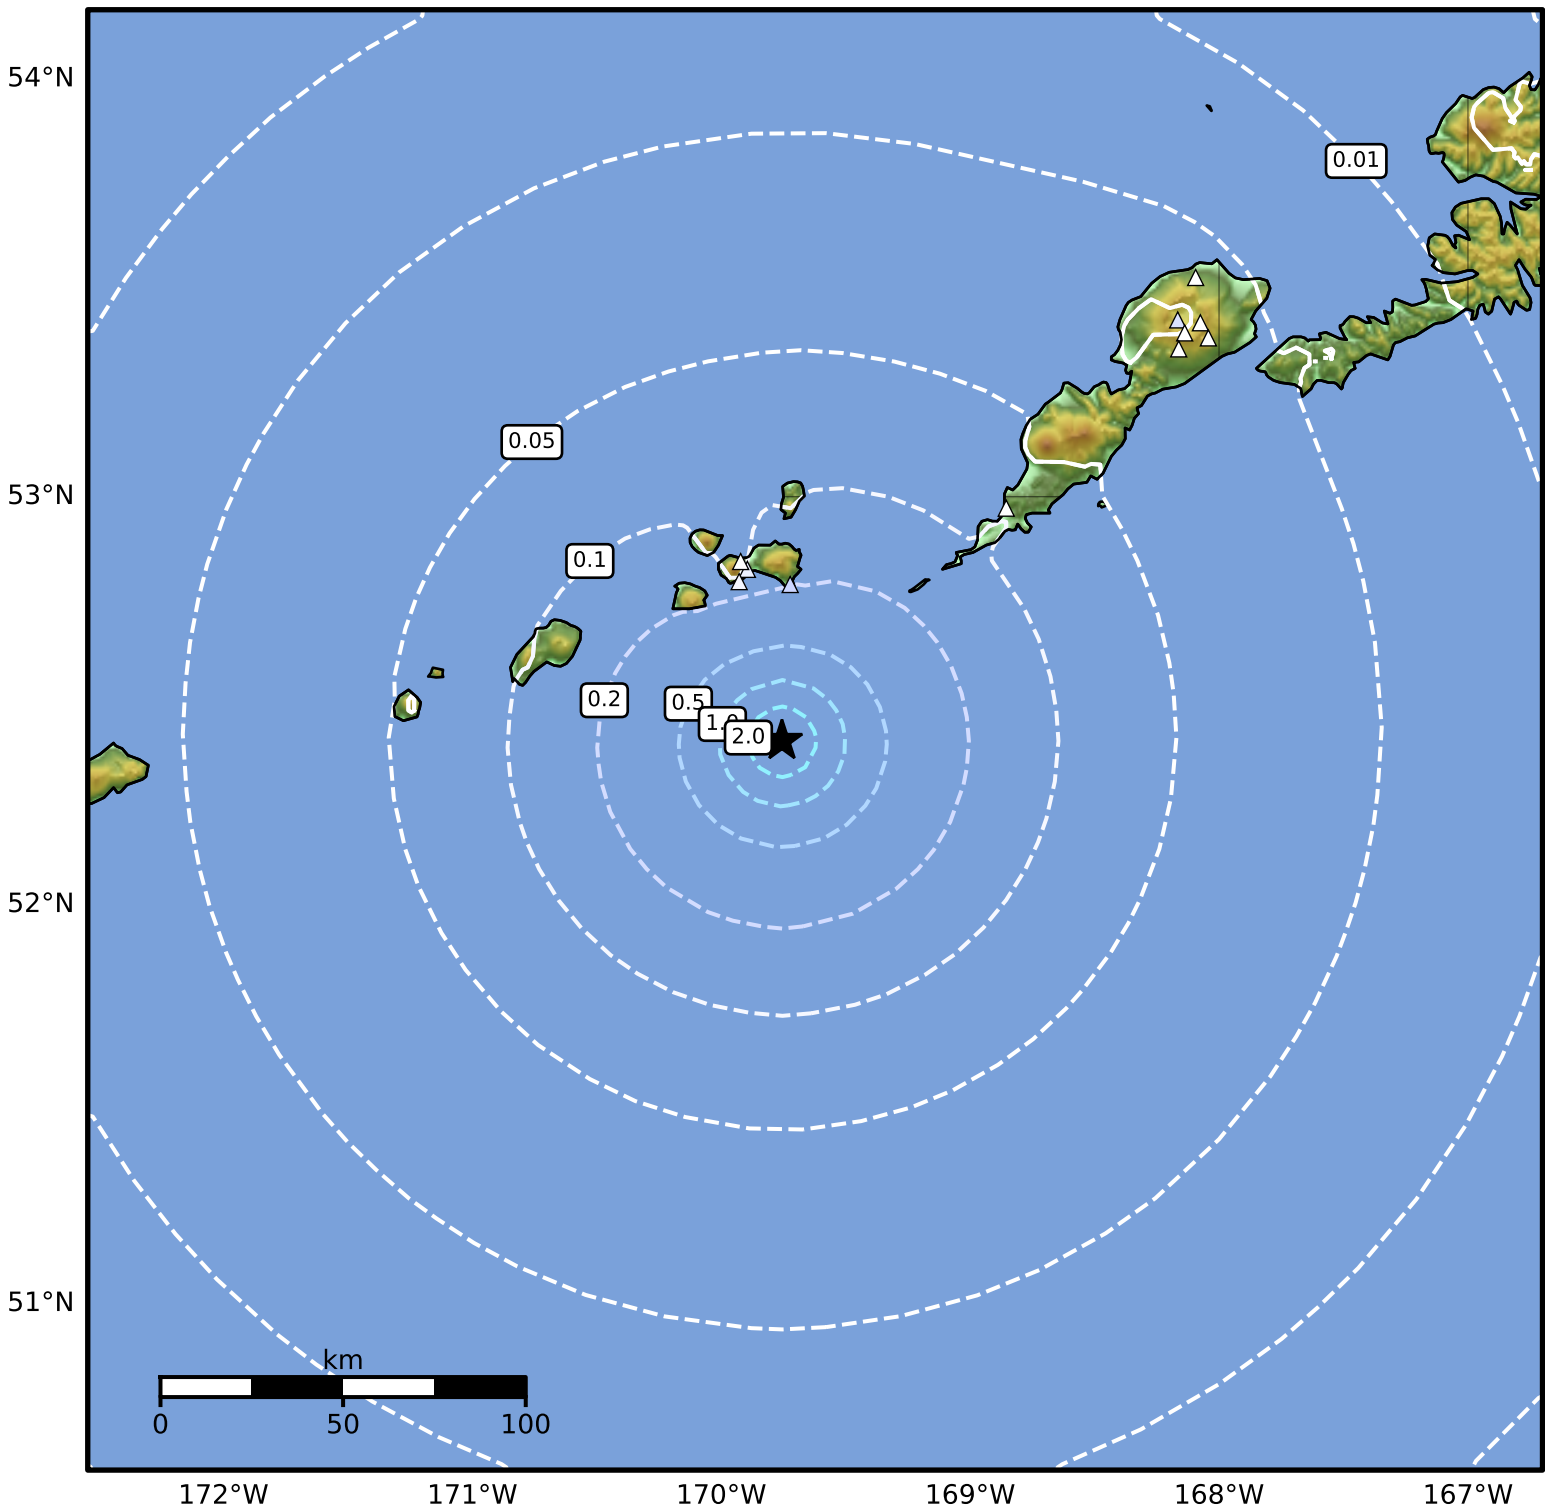

0.3 Second Peak Spectral Acceleration Map Alaska Earthquake Center  
 ShakeMap: 85 km (53 miles) SW of Nikolski  
 Feb 25, 2026 00:43:53 UTC M3.9 N52.40 W169.76 Depth: 2.0km ID:a2026dxakid

SA(0.3) (%g)	0.1	0.2	0.5	1	2	5	10	20	50	100	200
--------------	-----	-----	-----	---	---	---	----	----	----	-----	-----

Scale based on Worden et al. (2012)

Version 2: Processed 2026-02-25T14:40:58Z

△ Seismic Instrument ○ Reported Intensity

★ Epicenter