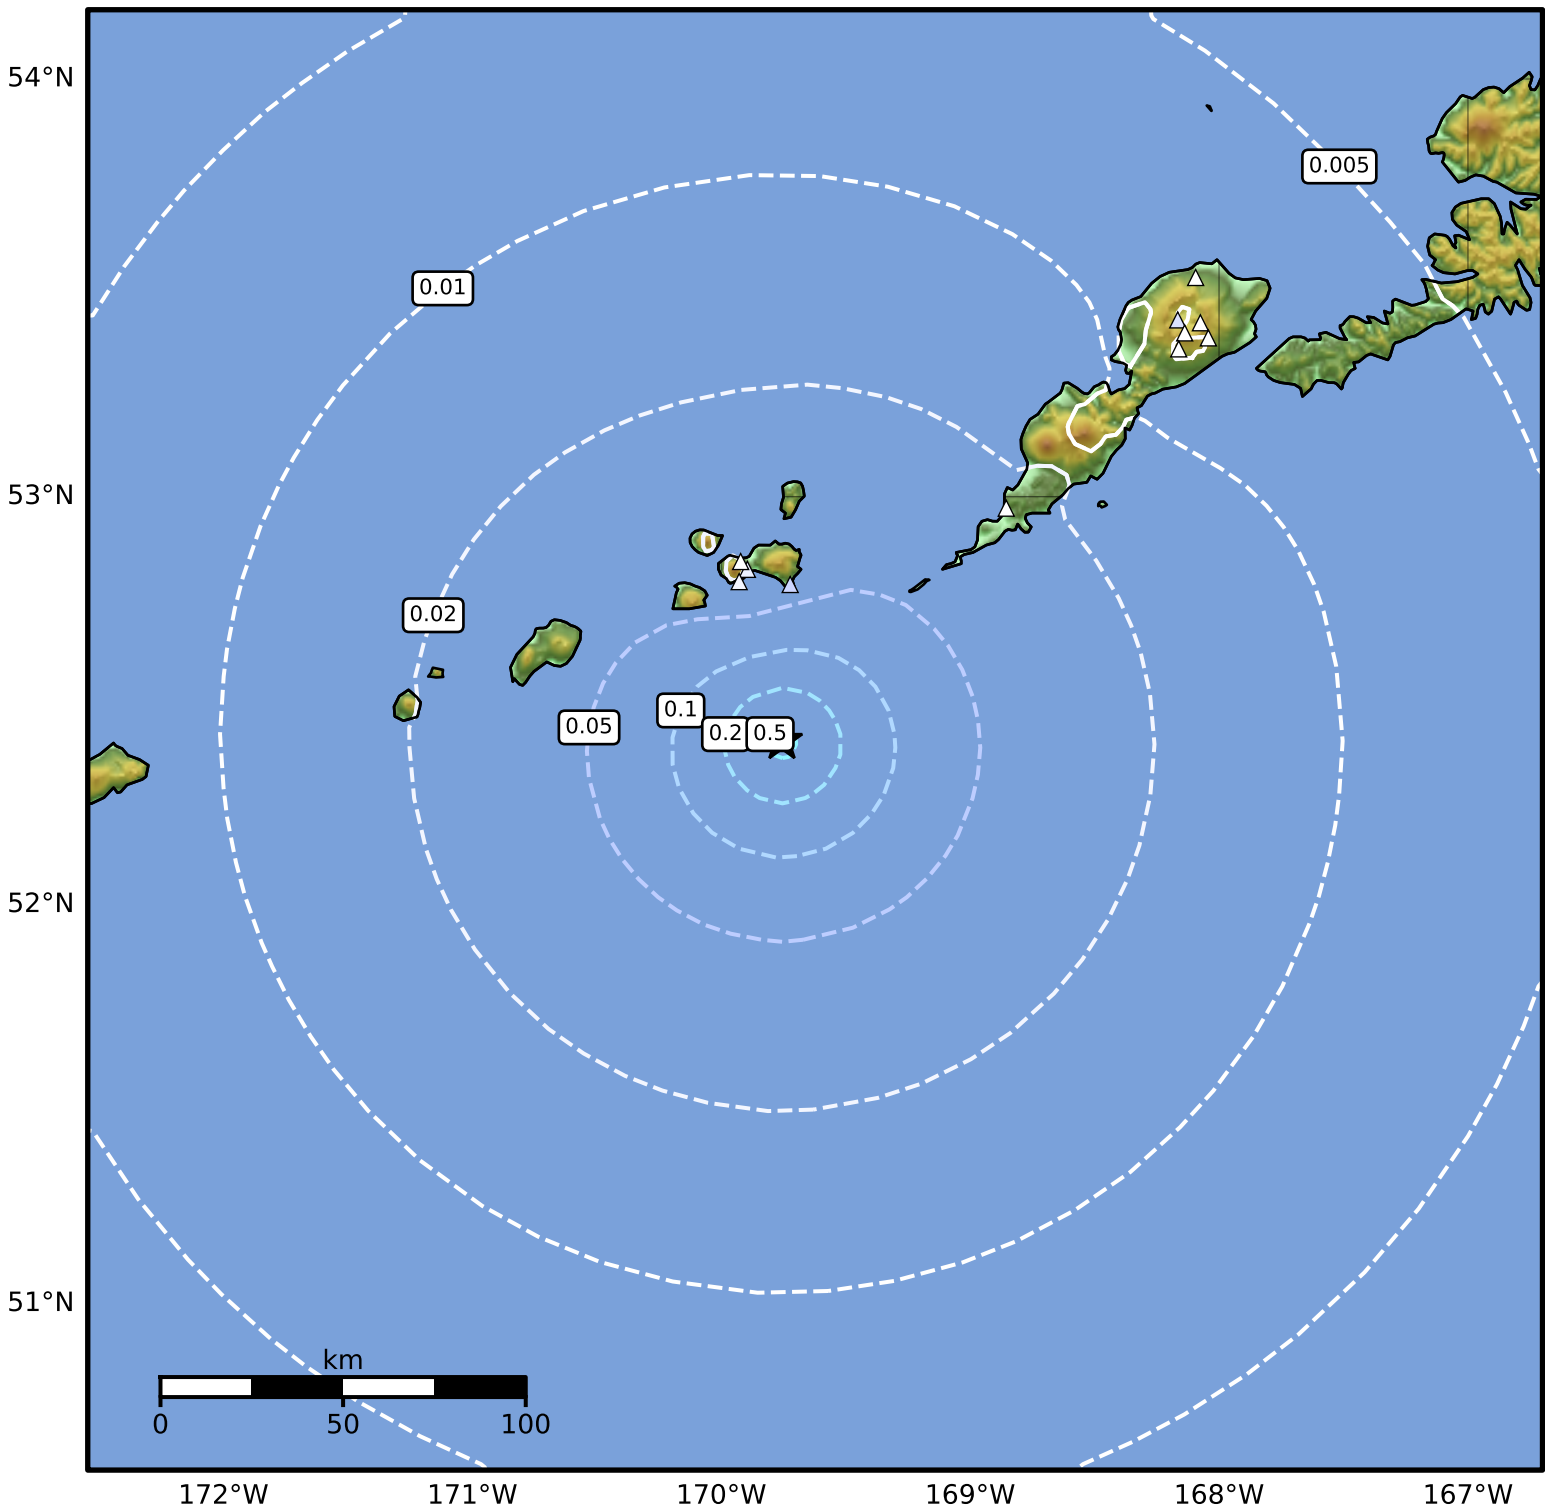

1.0 Second Peak Spectral Acceleration Map Alaska Earthquake Center
 ShakeMap: 85 km (53 miles) SW of Nikolski
 Feb 25, 2026 00:43:53 UTC M3.9 N52.40 W169.76 Depth: 2.0km ID:a2026dxakid

SA(1.0) (%g)	0.1	0.2	0.5	1	2	5	10	20	50	100	200
--------------	-----	-----	-----	---	---	---	----	----	----	-----	-----

Scale based on Worden et al. (2012)

Version 2: Processed 2026-02-25T14:40:58Z

△ Seismic Instrument ○ Reported Intensity

★ Epicenter