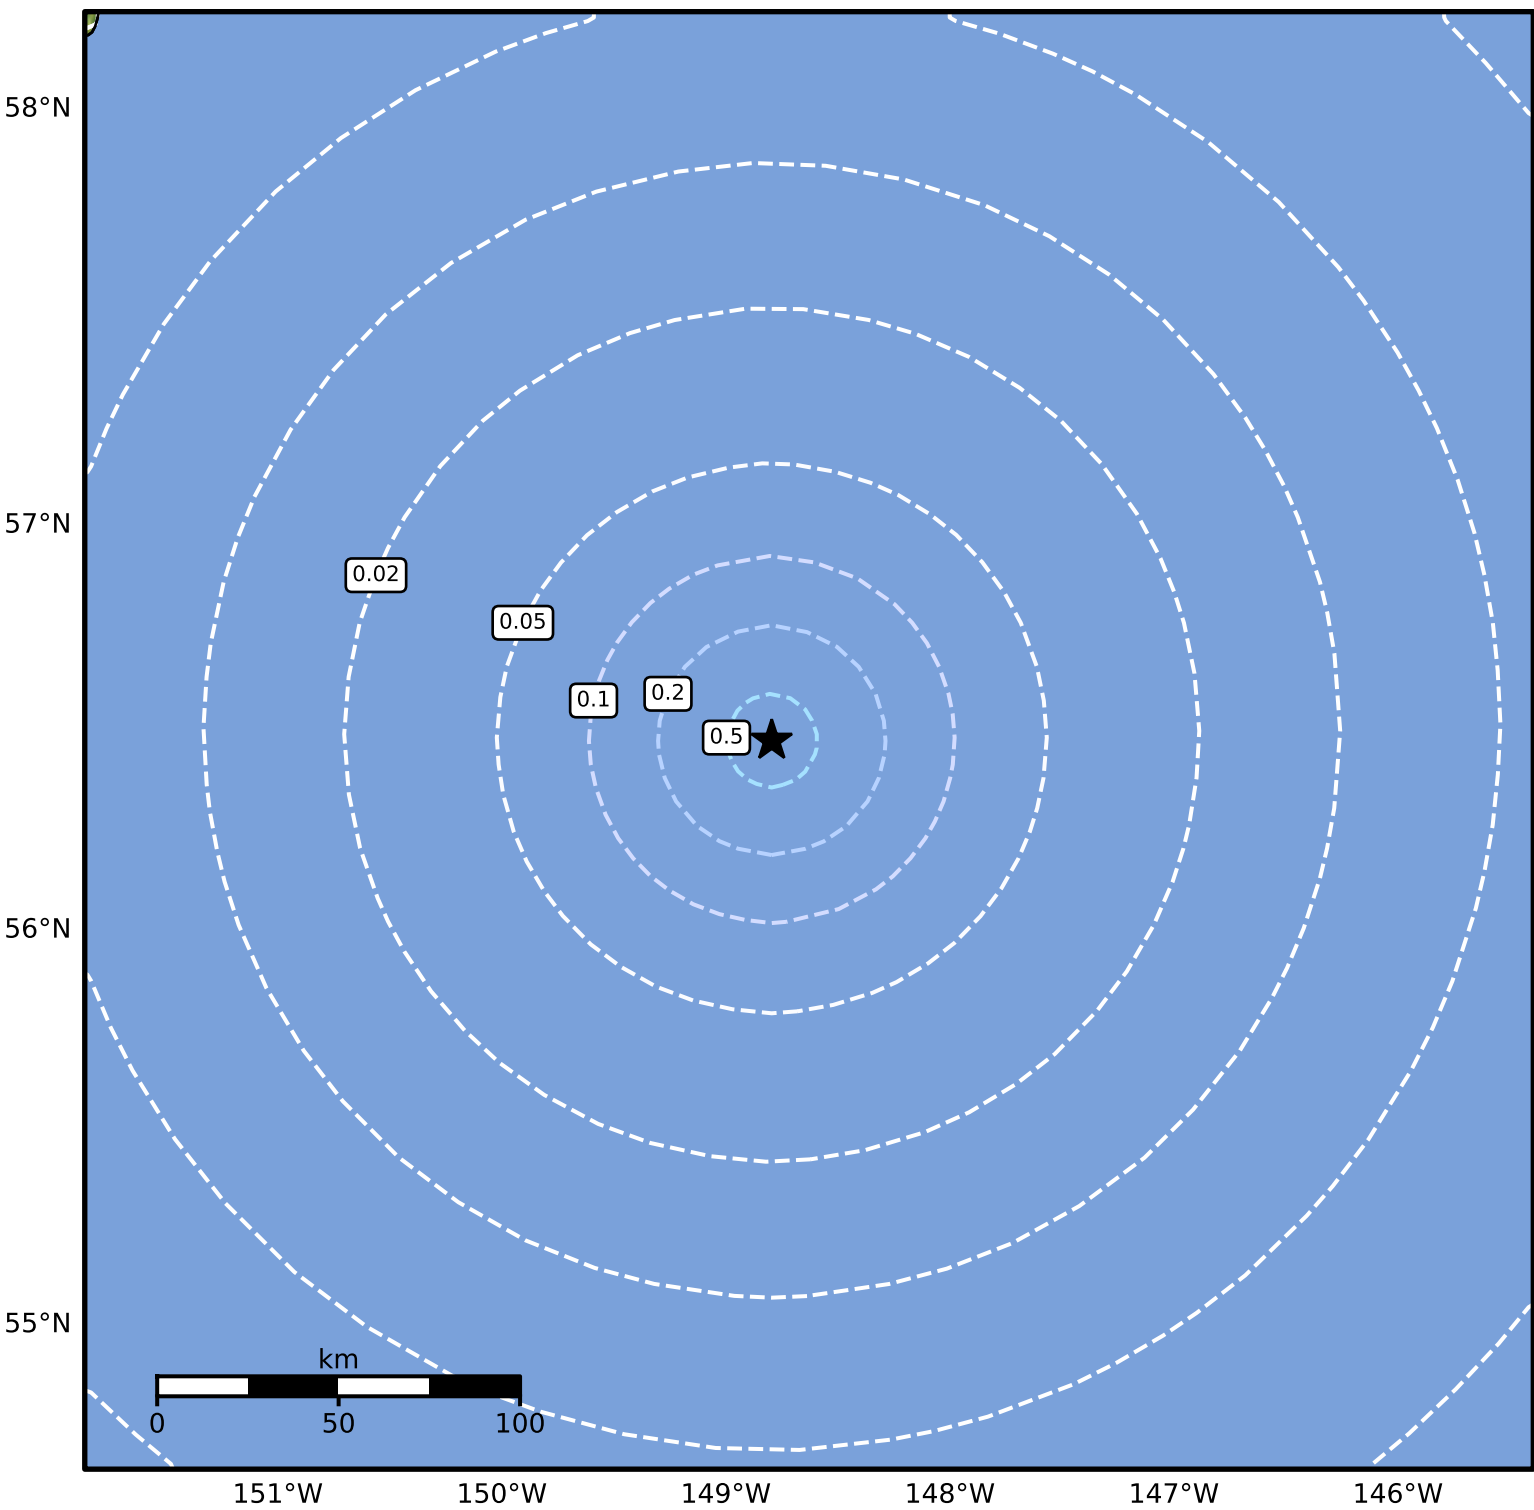

Peak Ground Acceleration Map Alaska Earthquake Center
 ShakeMap: 262 km (163 miles) ESE of Kodiak
 Feb 26, 2026 09:53:21 UTC M3.5 N56.47 W148.79 Depth: 22.2km ID:a2026dzohtw

PGA (%g)	0.1	0.2	0.5	1	2	5	10	20	50	100	200
-----------------	------------	------------	------------	----------	----------	----------	-----------	-----------	-----------	------------	------------

Scale based on Worden et al. (2012)

Version 3: Processed 2026-02-27T03:19:49Z

△ Seismic Instrument ○ Reported Intensity

★ Epicenter