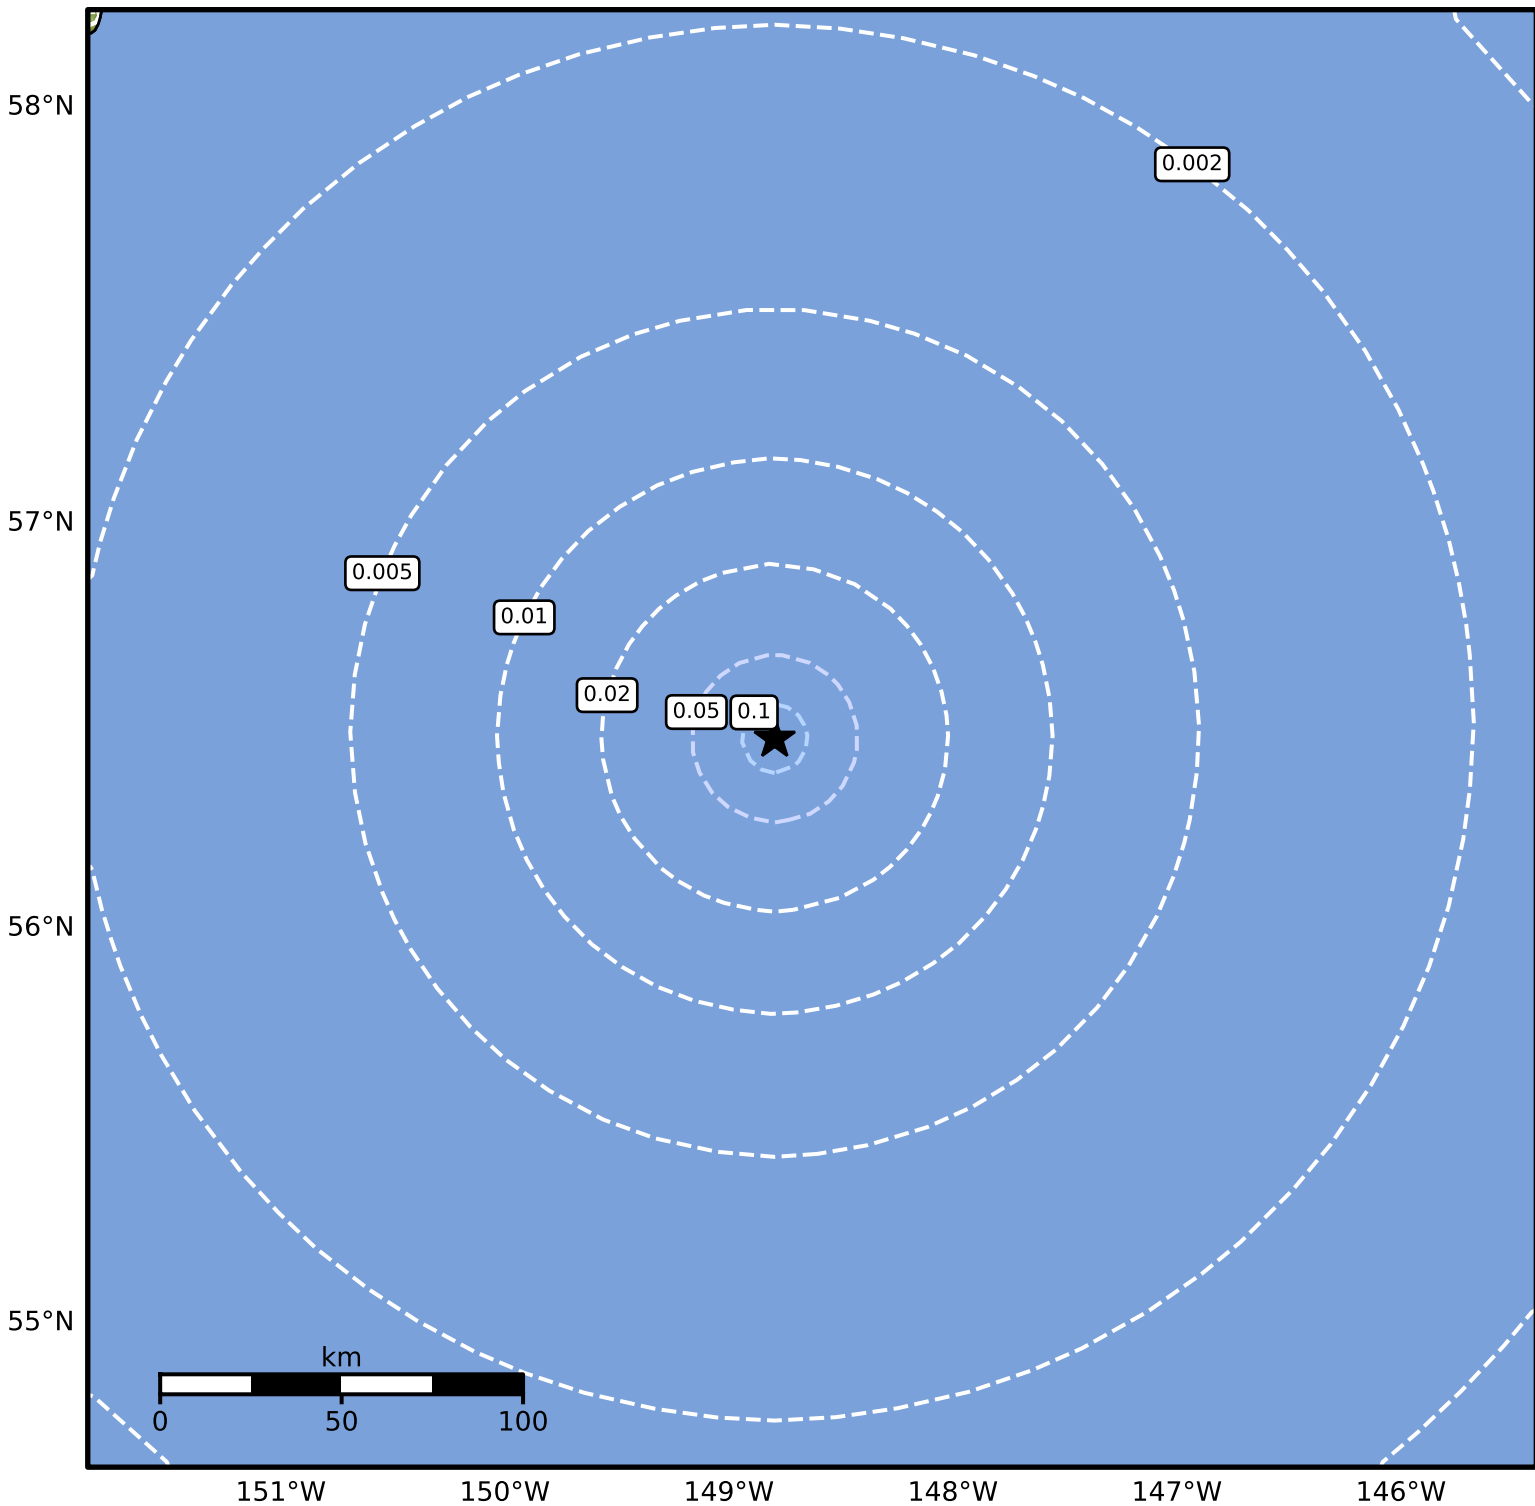

Peak Ground Velocity Map Alaska Earthquake Center
ShakeMap: 262 km (163 miles) ESE of Kodiak
Feb 26, 2026 09:53:21 UTC M3.5 N56.47 W148.79 Depth: 22.2km ID:a2026dzohtw

Scale based on Worden et al. (2012)

Version 3: Processed 2026-02-27T03:19:49Z

△ Seismic Instrument ○ Reported Intensity

★ Epicenter