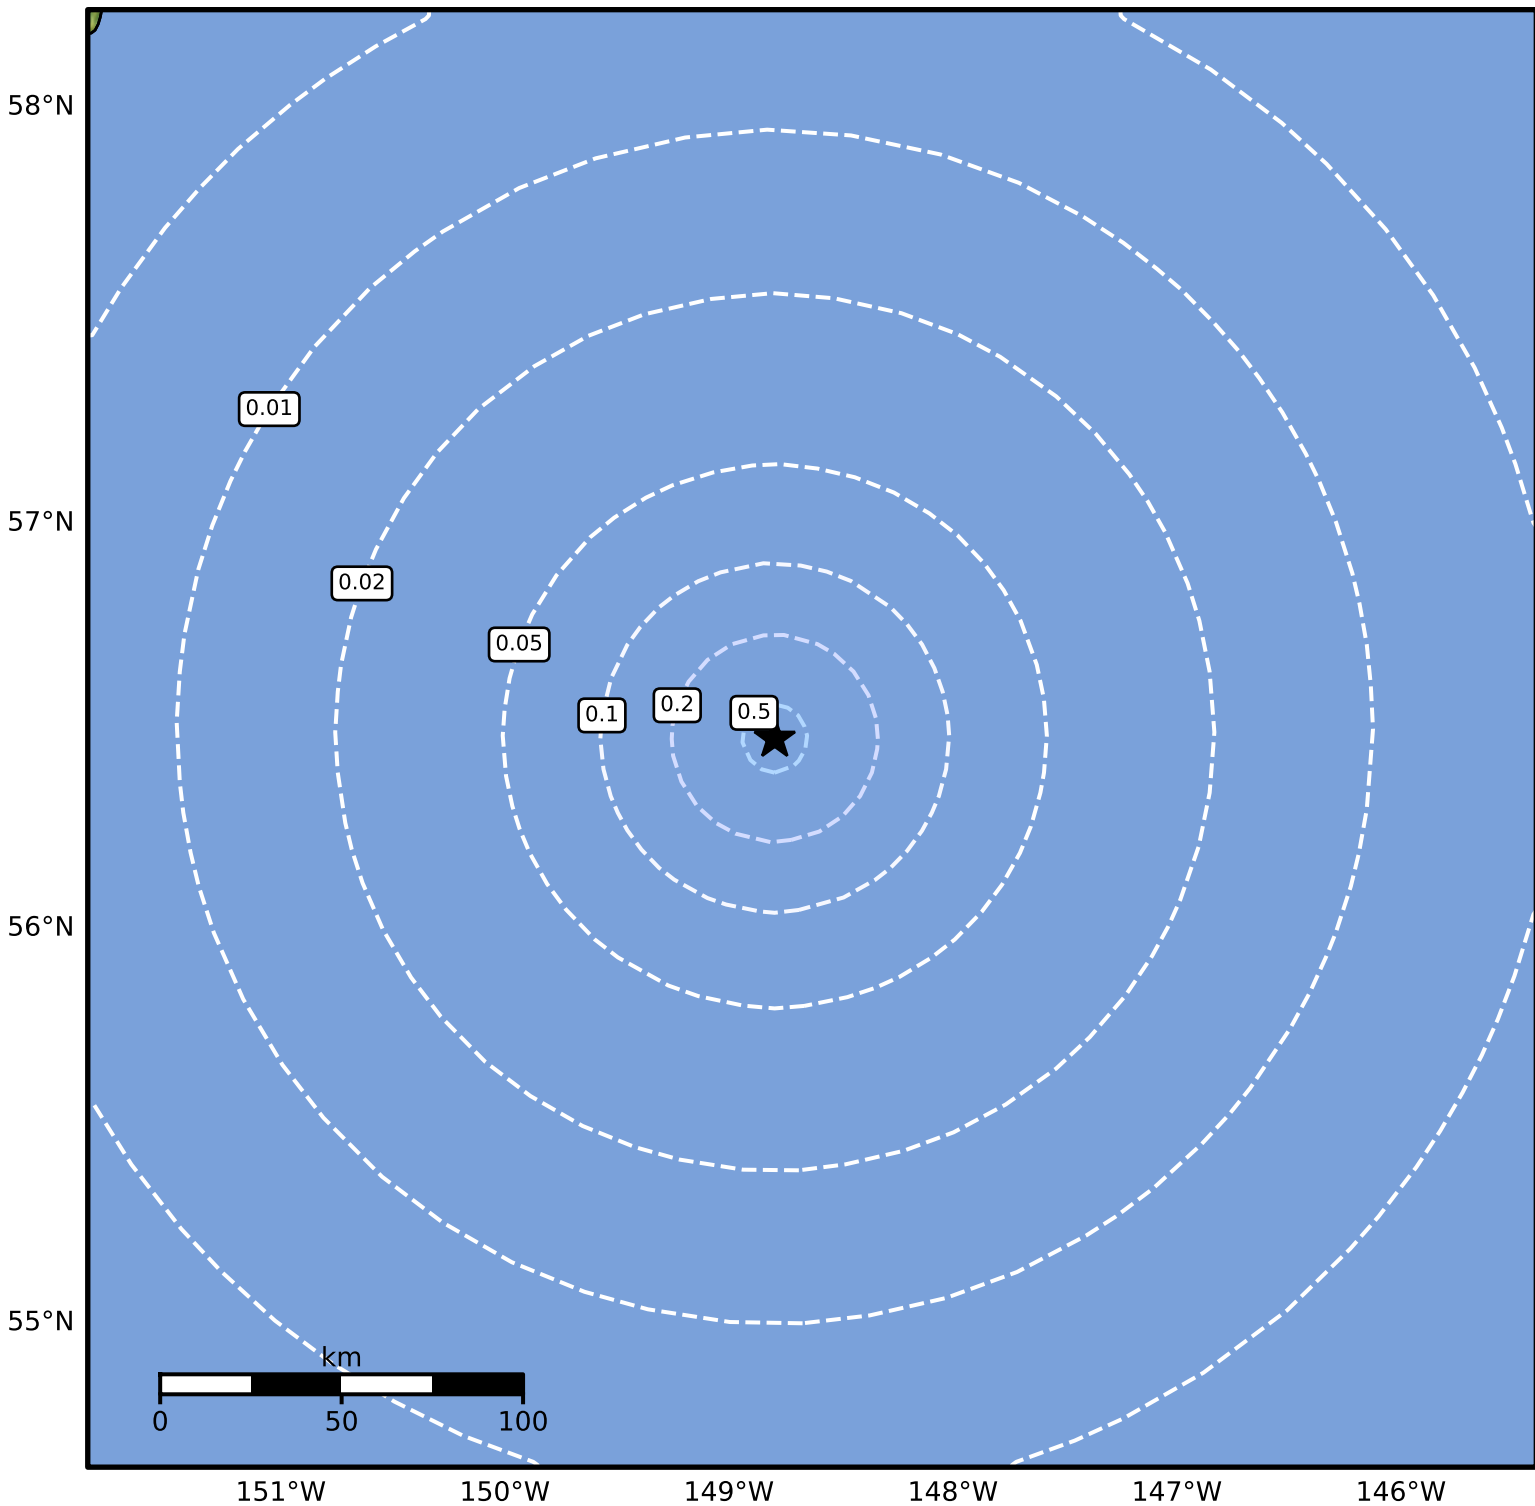

0.3 Second Peak Spectral Acceleration Map Alaska Earthquake Center
 ShakeMap: 262 km (163 miles) ESE of Kodiak
 Feb 26, 2026 09:53:21 UTC M3.5 N56.47 W148.79 Depth: 22.2km ID:a2026dzohtw

SA(0.3) (%g)	0.1	0.2	0.5	1	2	5	10	20	50	100	200
---------------------	------------	------------	------------	----------	----------	----------	-----------	-----------	-----------	------------	------------

Scale based on Worden et al. (2012)

Version 3: Processed 2026-02-27T03:19:49Z

△ Seismic Instrument ○ Reported Intensity

★ Epicenter