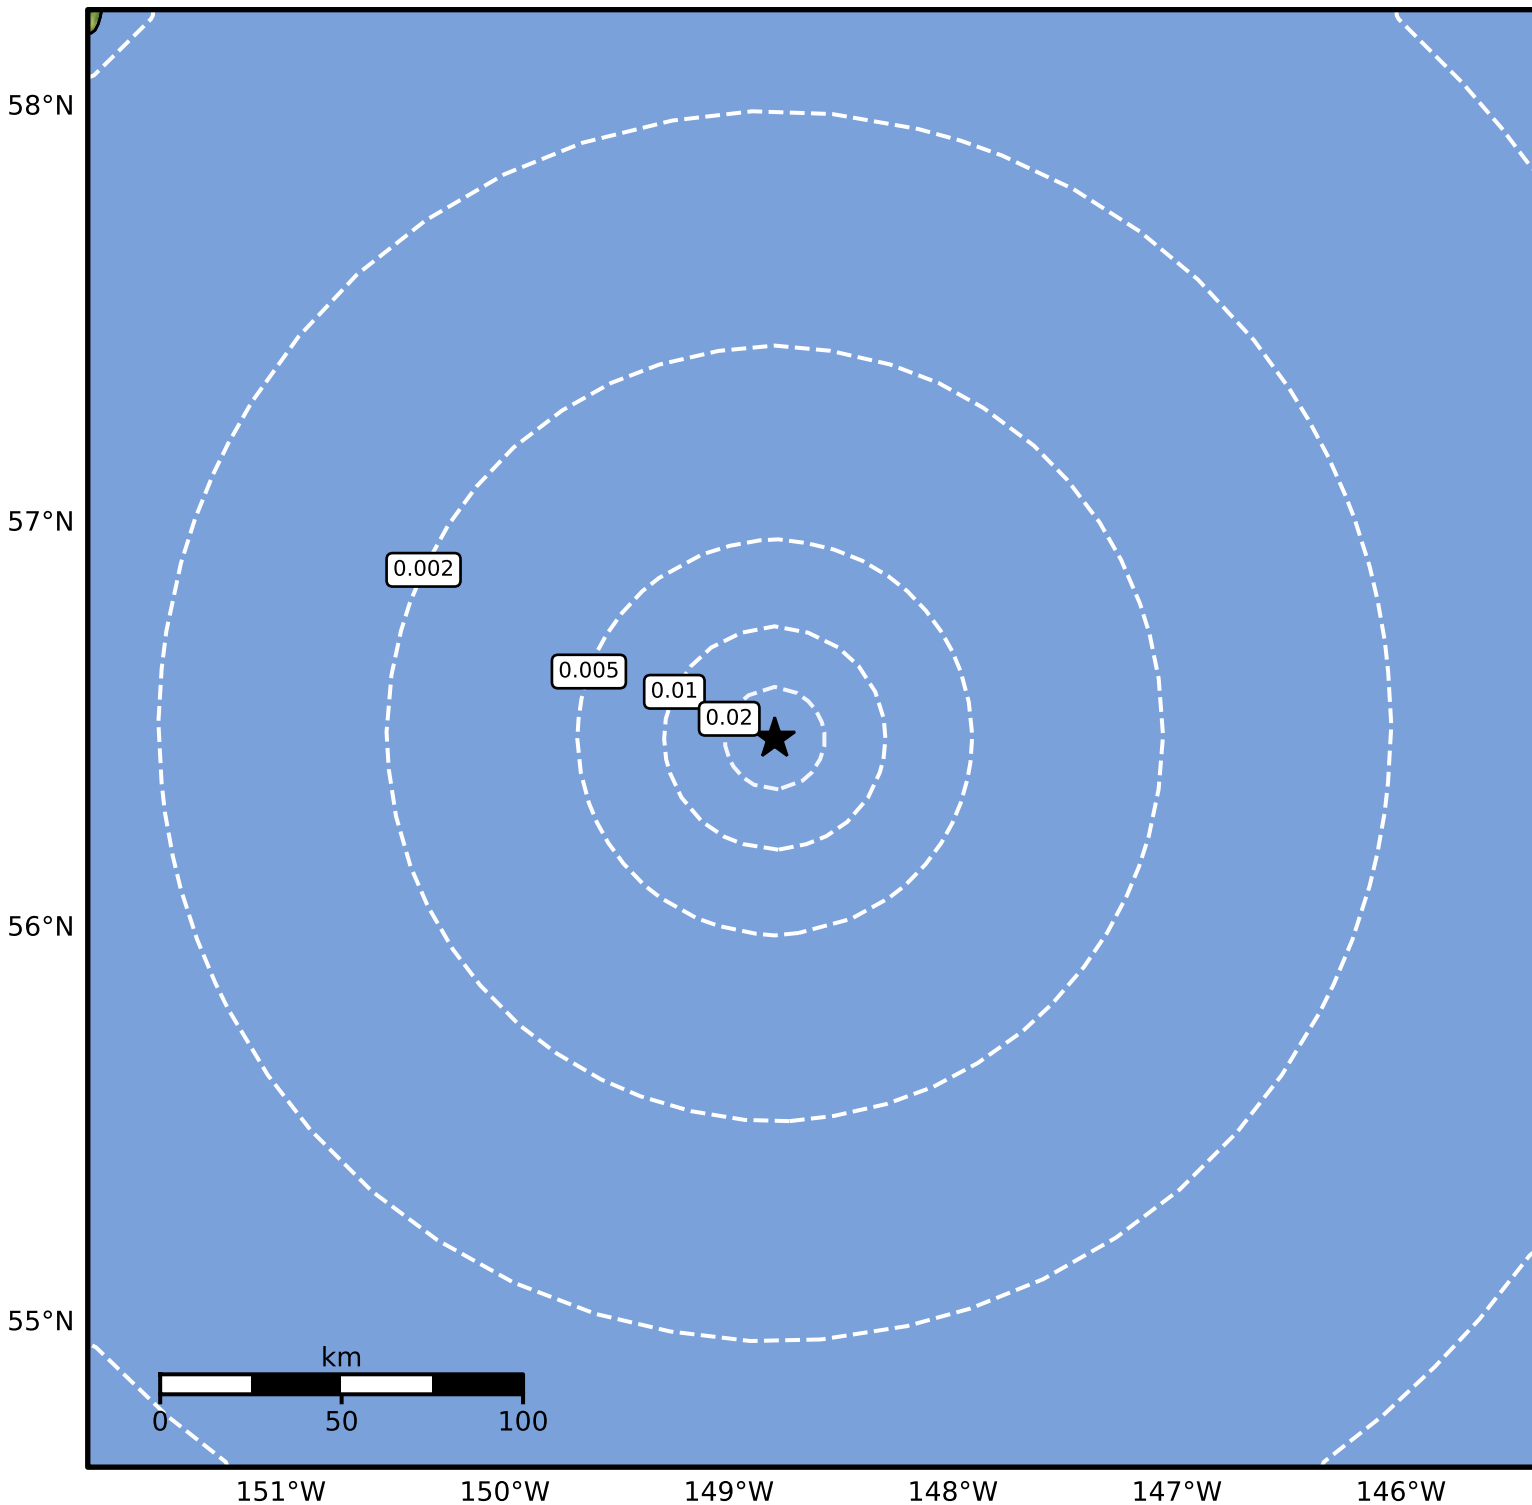

1.0 Second Peak Spectral Acceleration Map Alaska Earthquake Center
ShakeMap: 262 km (163 miles) ESE of Kodiak
Feb 26, 2026 09:53:21 UTC M3.5 N56.47 W148.79 Depth: 22.2km ID:a2026dzohtw

Scale based on Worden et al. (2012)

Version 3: Processed 2026-02-27T03:19:49Z

△ Seismic Instrument ○ Reported Intensity

★ Epicenter