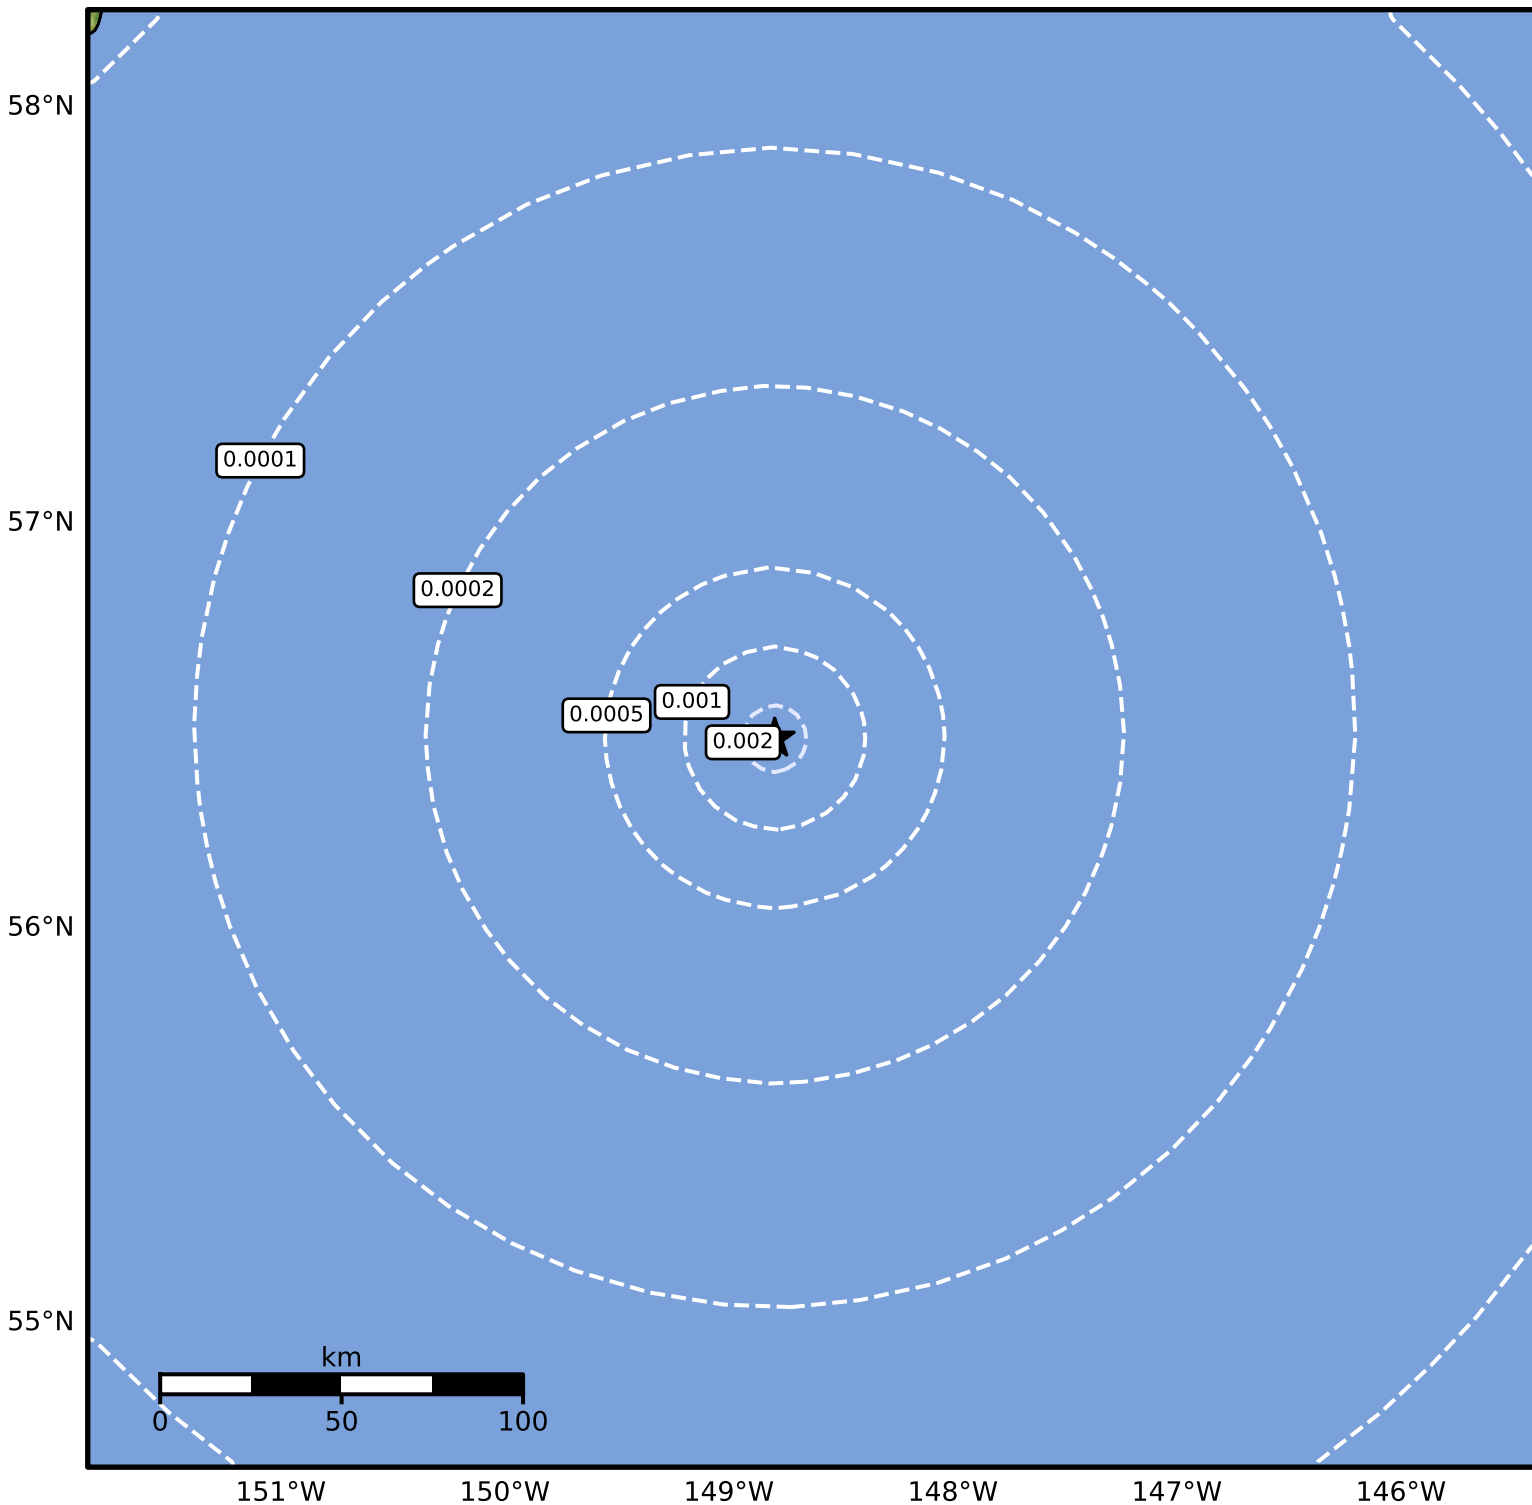

3.0 Second Peak Spectral Acceleration Map Alaska Earthquake Center  
ShakeMap: 262 km (163 miles) ESE of Kodiak  
Feb 26, 2026 09:53:21 UTC M3.5 N56.47 W148.79 Depth: 22.2km ID:a2026dzohtw

Scale based on Worden et al. (2012)

Version 3: Processed 2026-02-27T03:19:49Z

△ Seismic Instrument ○ Reported Intensity

★ Epicenter