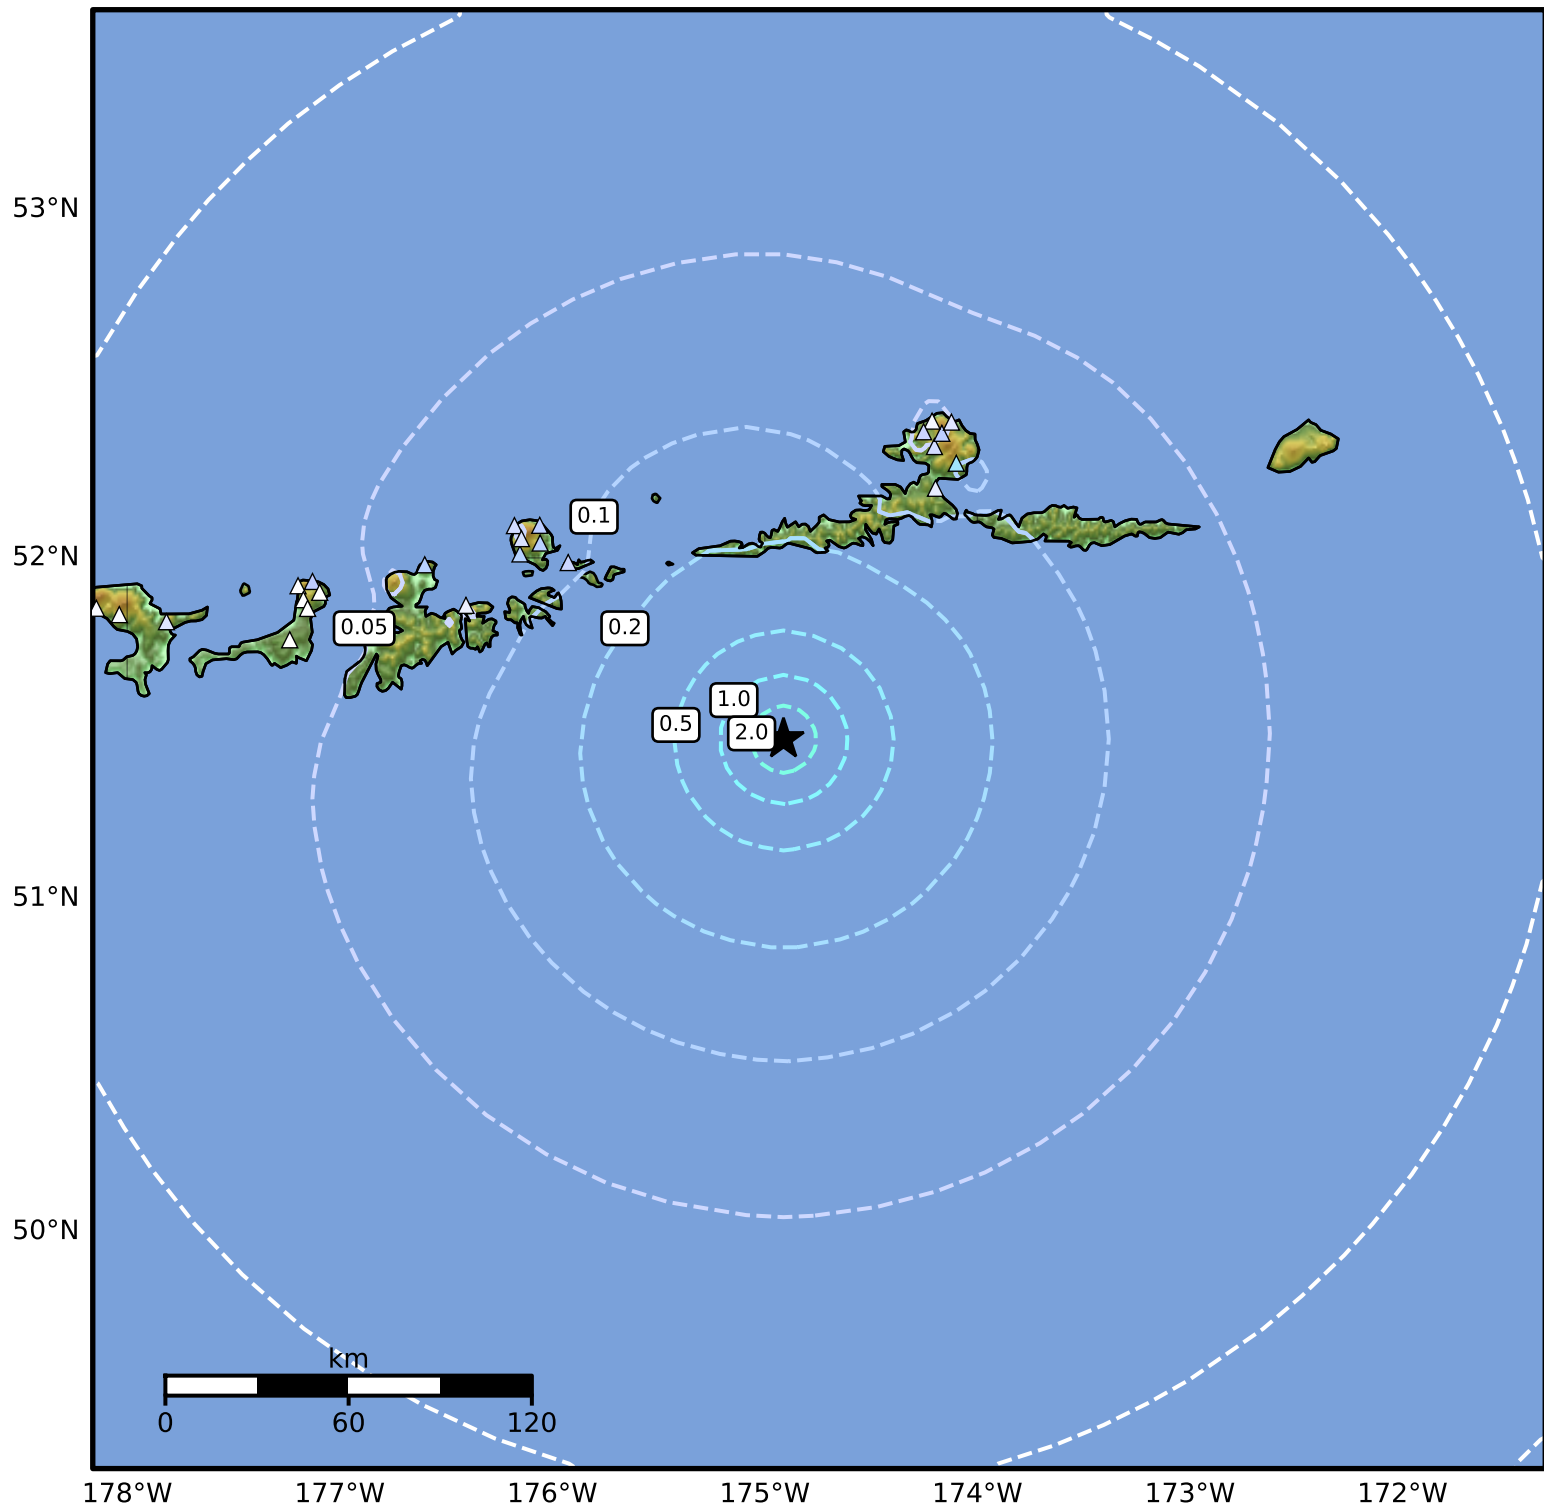

Peak Ground Velocity Map Alaska Earthquake Center
 ShakeMap: 95 km (59 miles) SSW of Atka
 Feb 27, 2026 05:17:50 UTC M4.8 N51.47 W174.91 Depth: 0.5km ID:a2026ebayac

PGV (cm/s)	0.1	0.2	0.5	1	2	5	10	20	50	100	200
------------	-----	-----	-----	---	---	---	----	----	----	-----	-----

Scale based on Worden et al. (2012)

Version 6: Processed 2026-02-28T02:17:51Z

△ Seismic Instrument ○ Reported Intensity

★ Epicenter