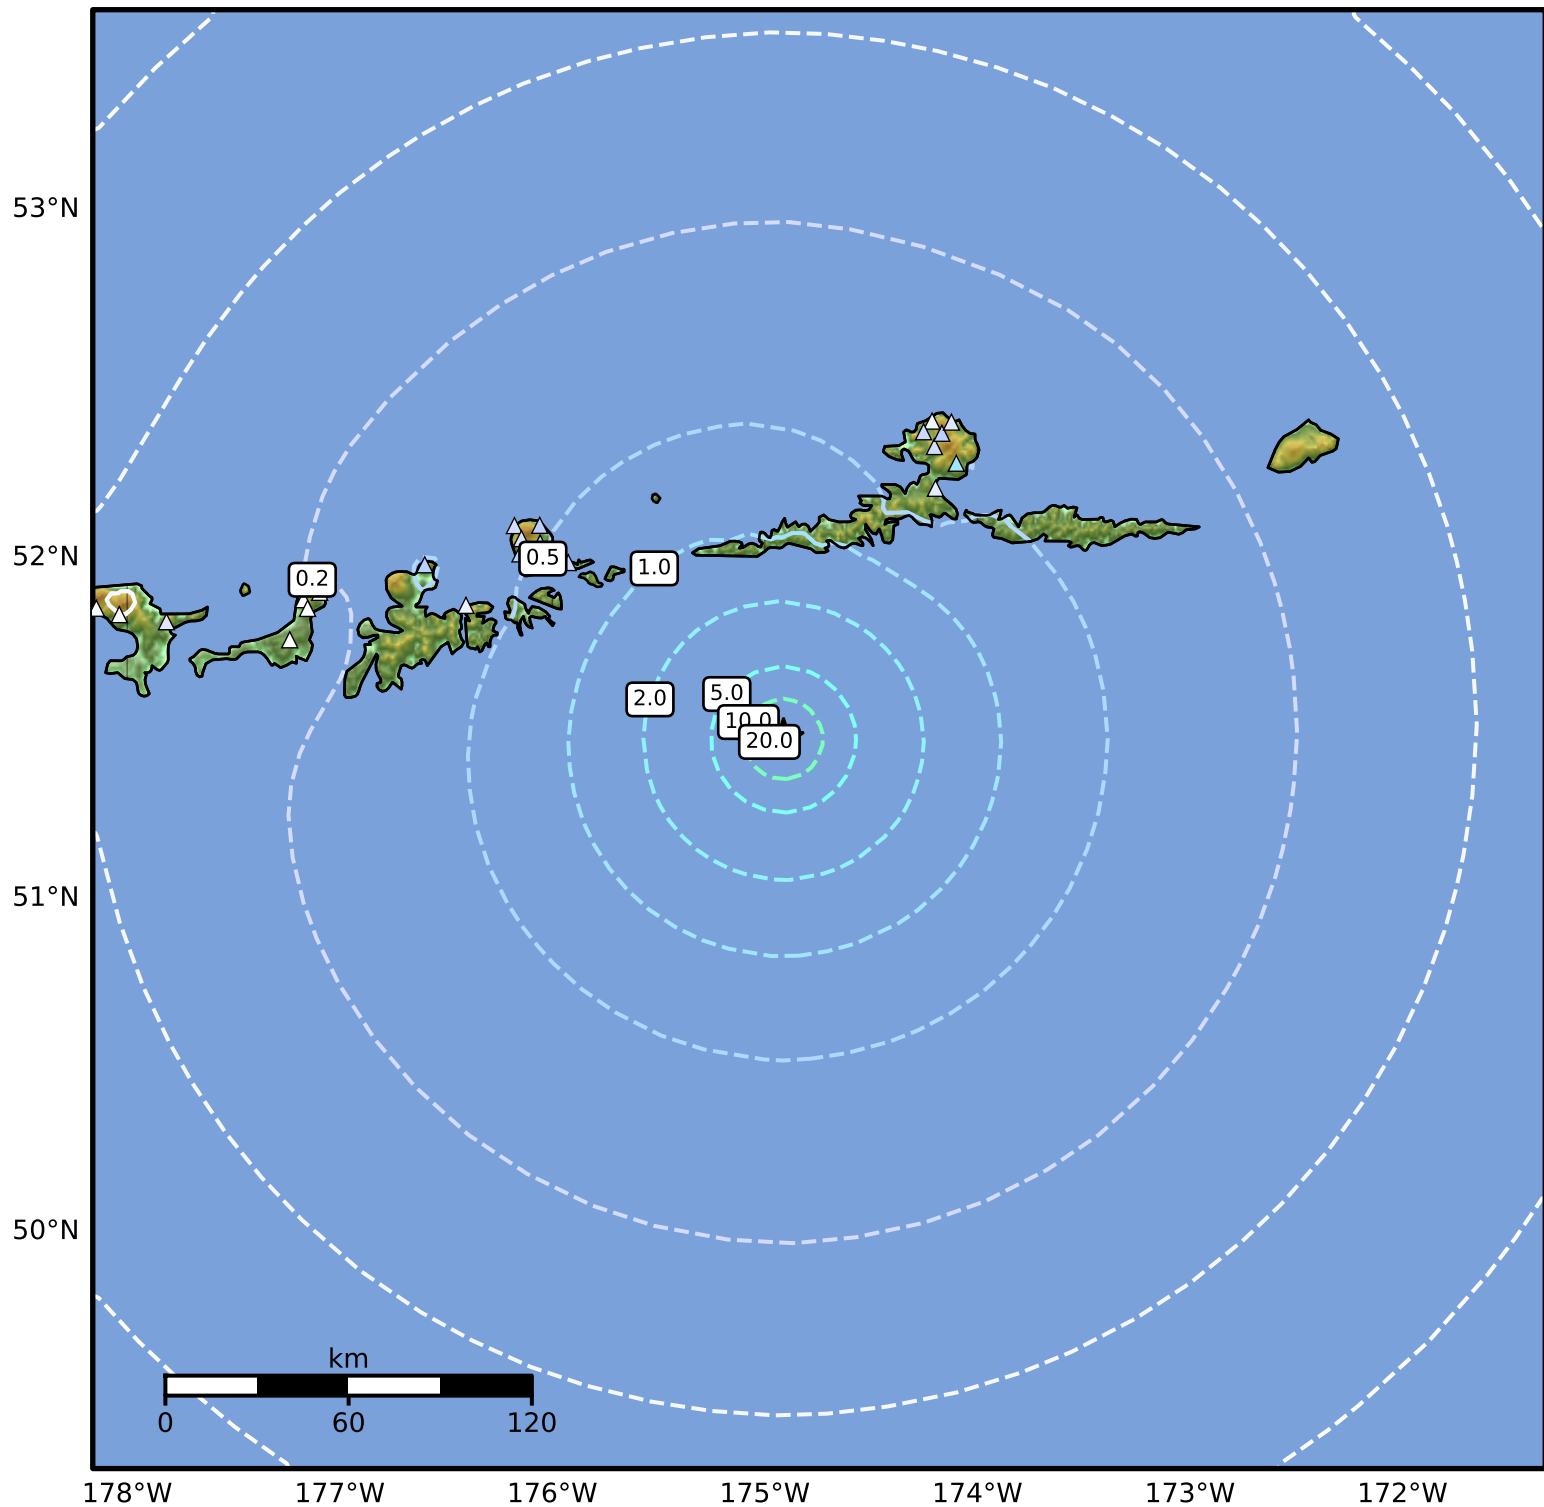

0.3 Second Peak Spectral Acceleration Map Alaska Earthquake Center
 ShakeMap: 95 km (59 miles) SSW of Atka
 Feb 27, 2026 05:17:50 UTC M4.8 N51.47 W174.91 Depth: 0.5km ID:a2026ebayac

SA(0.3) (%g)	0.1	0.2	0.5	1	2	5	10	20	50	100	200
--------------	-----	-----	-----	---	---	---	----	----	----	-----	-----

Scale based on Worden et al. (2012)

Version 6: Processed 2026-02-28T02:17:51Z

△ Seismic Instrument ○ Reported Intensity

★ Epicenter