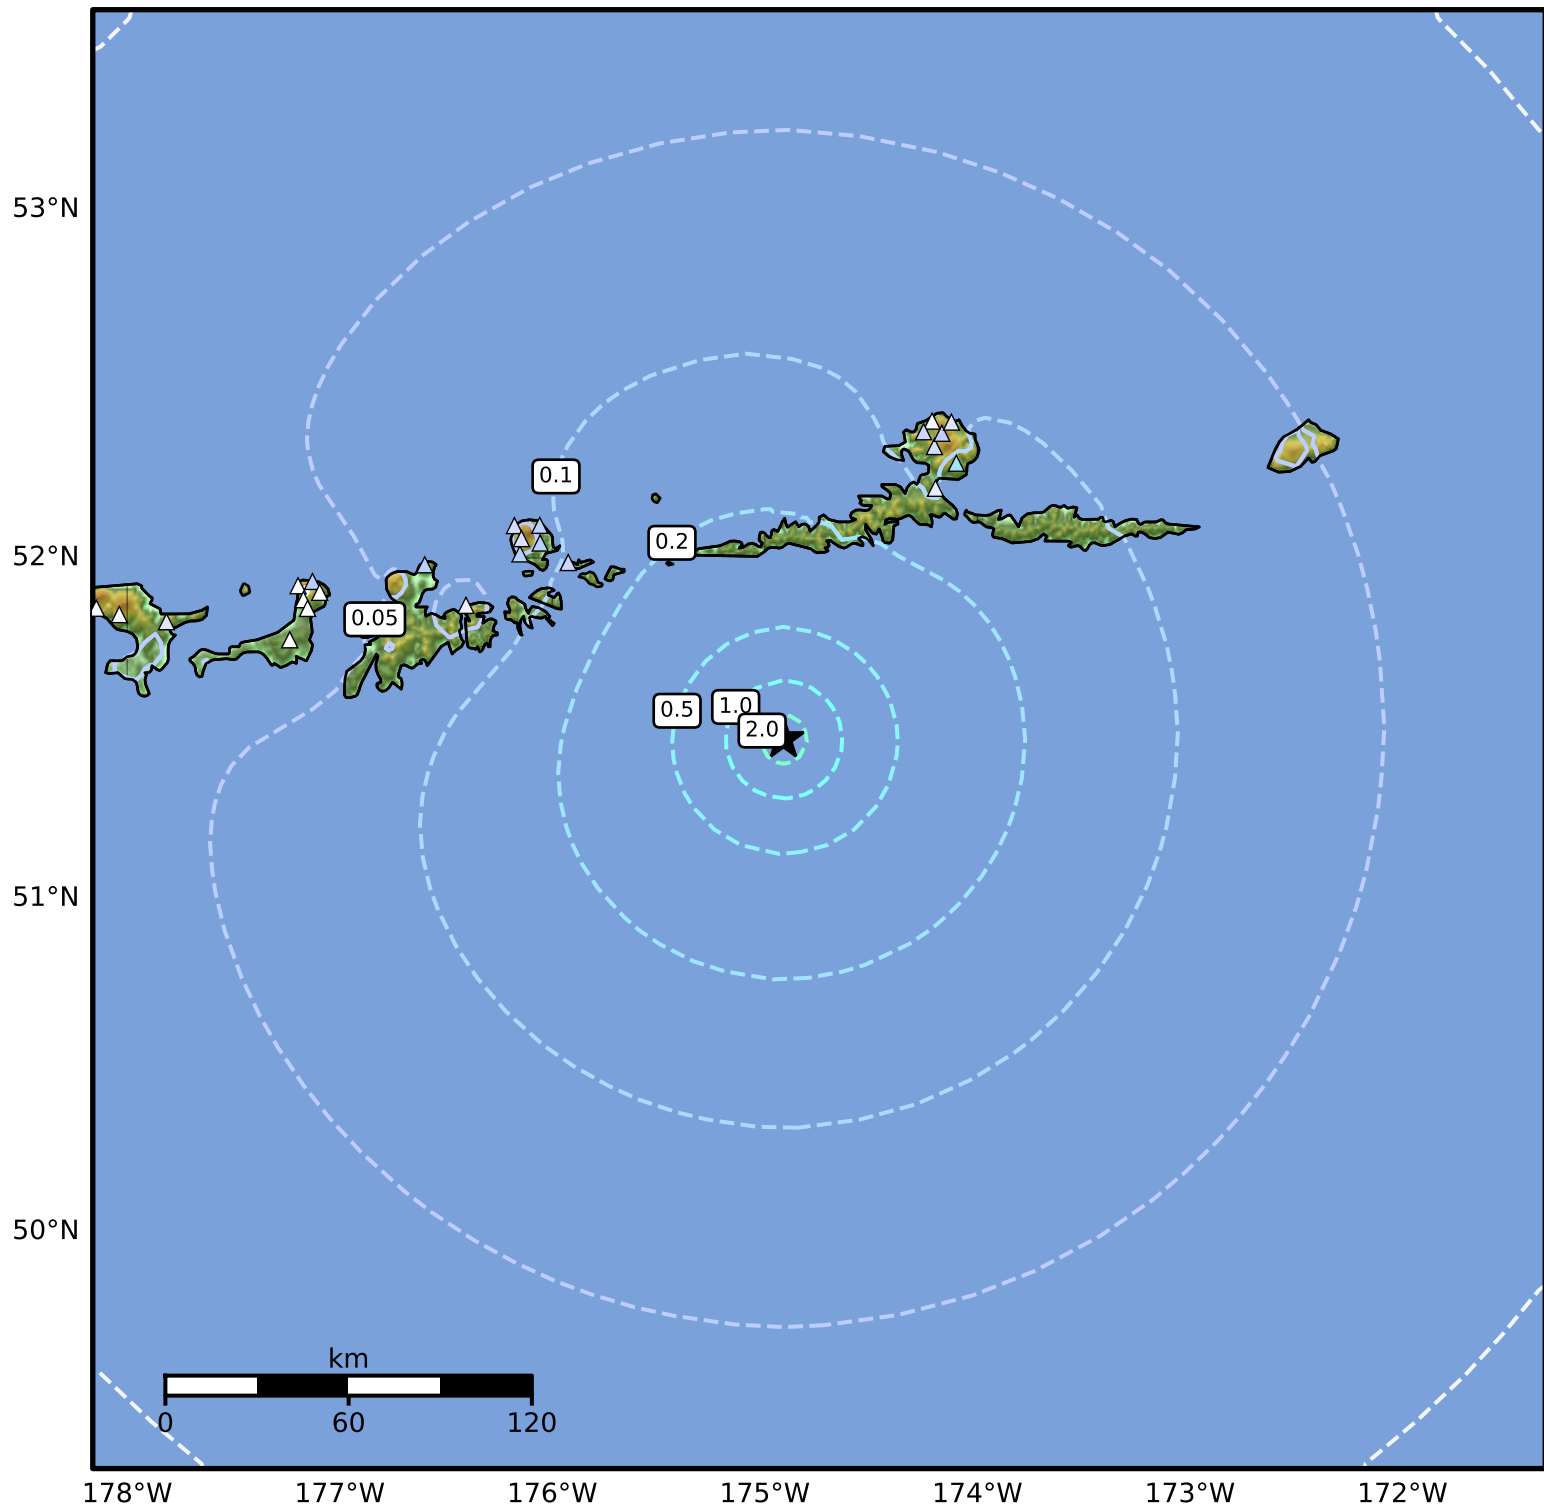

1.0 Second Peak Spectral Acceleration Map Alaska Earthquake Center
 ShakeMap: 95 km (59 miles) SSW of Atka
 Feb 27, 2026 05:17:50 UTC M4.8 N51.47 W174.91 Depth: 0.5km ID:a2026ebayac

SA(1.0) (%g)	0.1	0.2	0.5	1	2	5	10	20	50	100	200
--------------	-----	-----	-----	---	---	---	----	----	----	-----	-----

Scale based on Worden et al. (2012)

Version 6: Processed 2026-02-28T02:17:51Z

△ Seismic Instrument ○ Reported Intensity

★ Epicenter