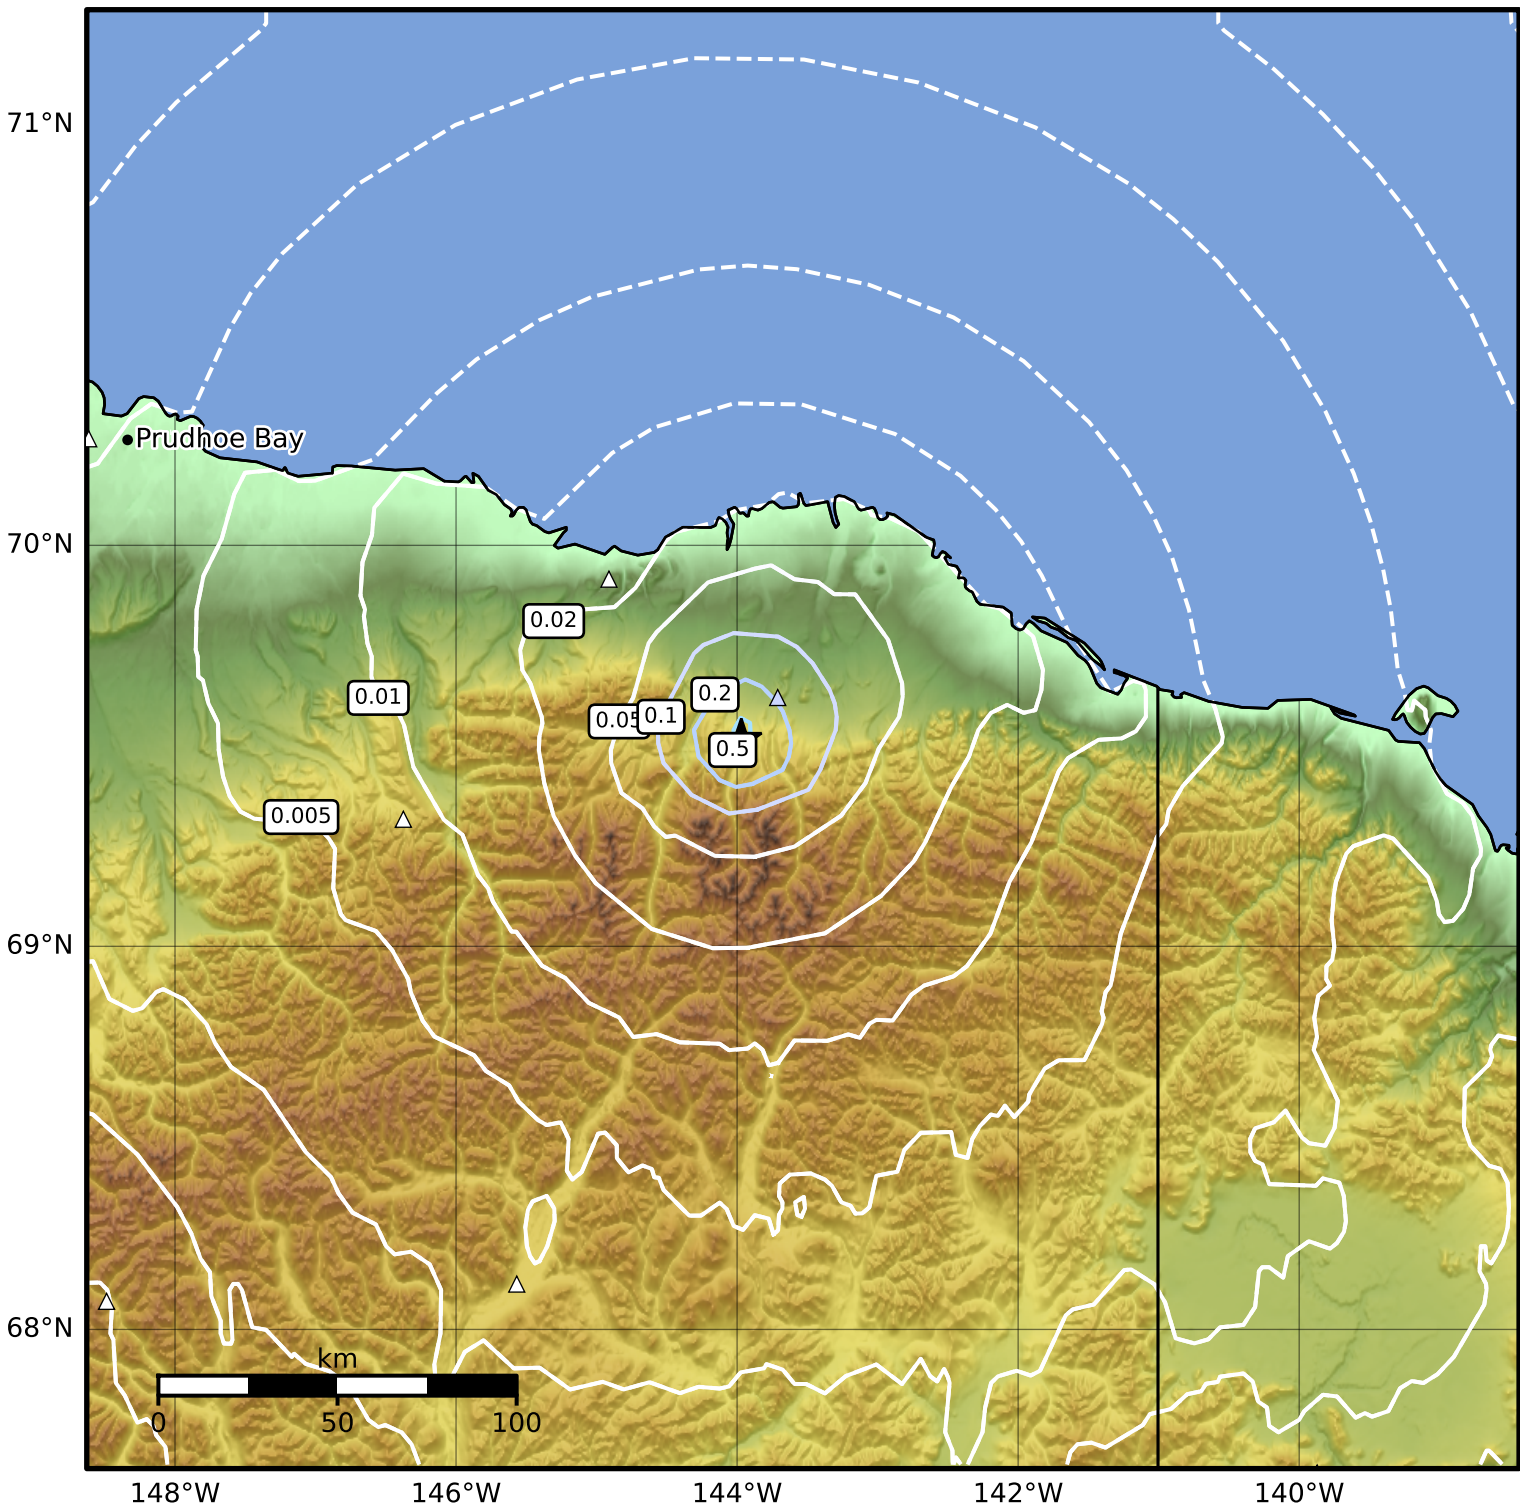

Peak Ground Acceleration Map Alaska Earthquake Center
 ShakeMap: 68 km (42 miles) SSW of Kaktovik
 Mar 01, 2026 18:23:06 UTC M3.5 N69.52 W143.97 Depth: 3.9km ID:a2026efskmx

PGA (%g)	0.1	0.2	0.5	1	2	5	10	20	50	100	200
----------	-----	-----	-----	---	---	---	----	----	----	-----	-----

Scale based on Worden et al. (2012)

Version 3: Processed 2026-03-03T20:32:12Z

△ Seismic Instrument ○ Reported Intensity

★ Epicenter