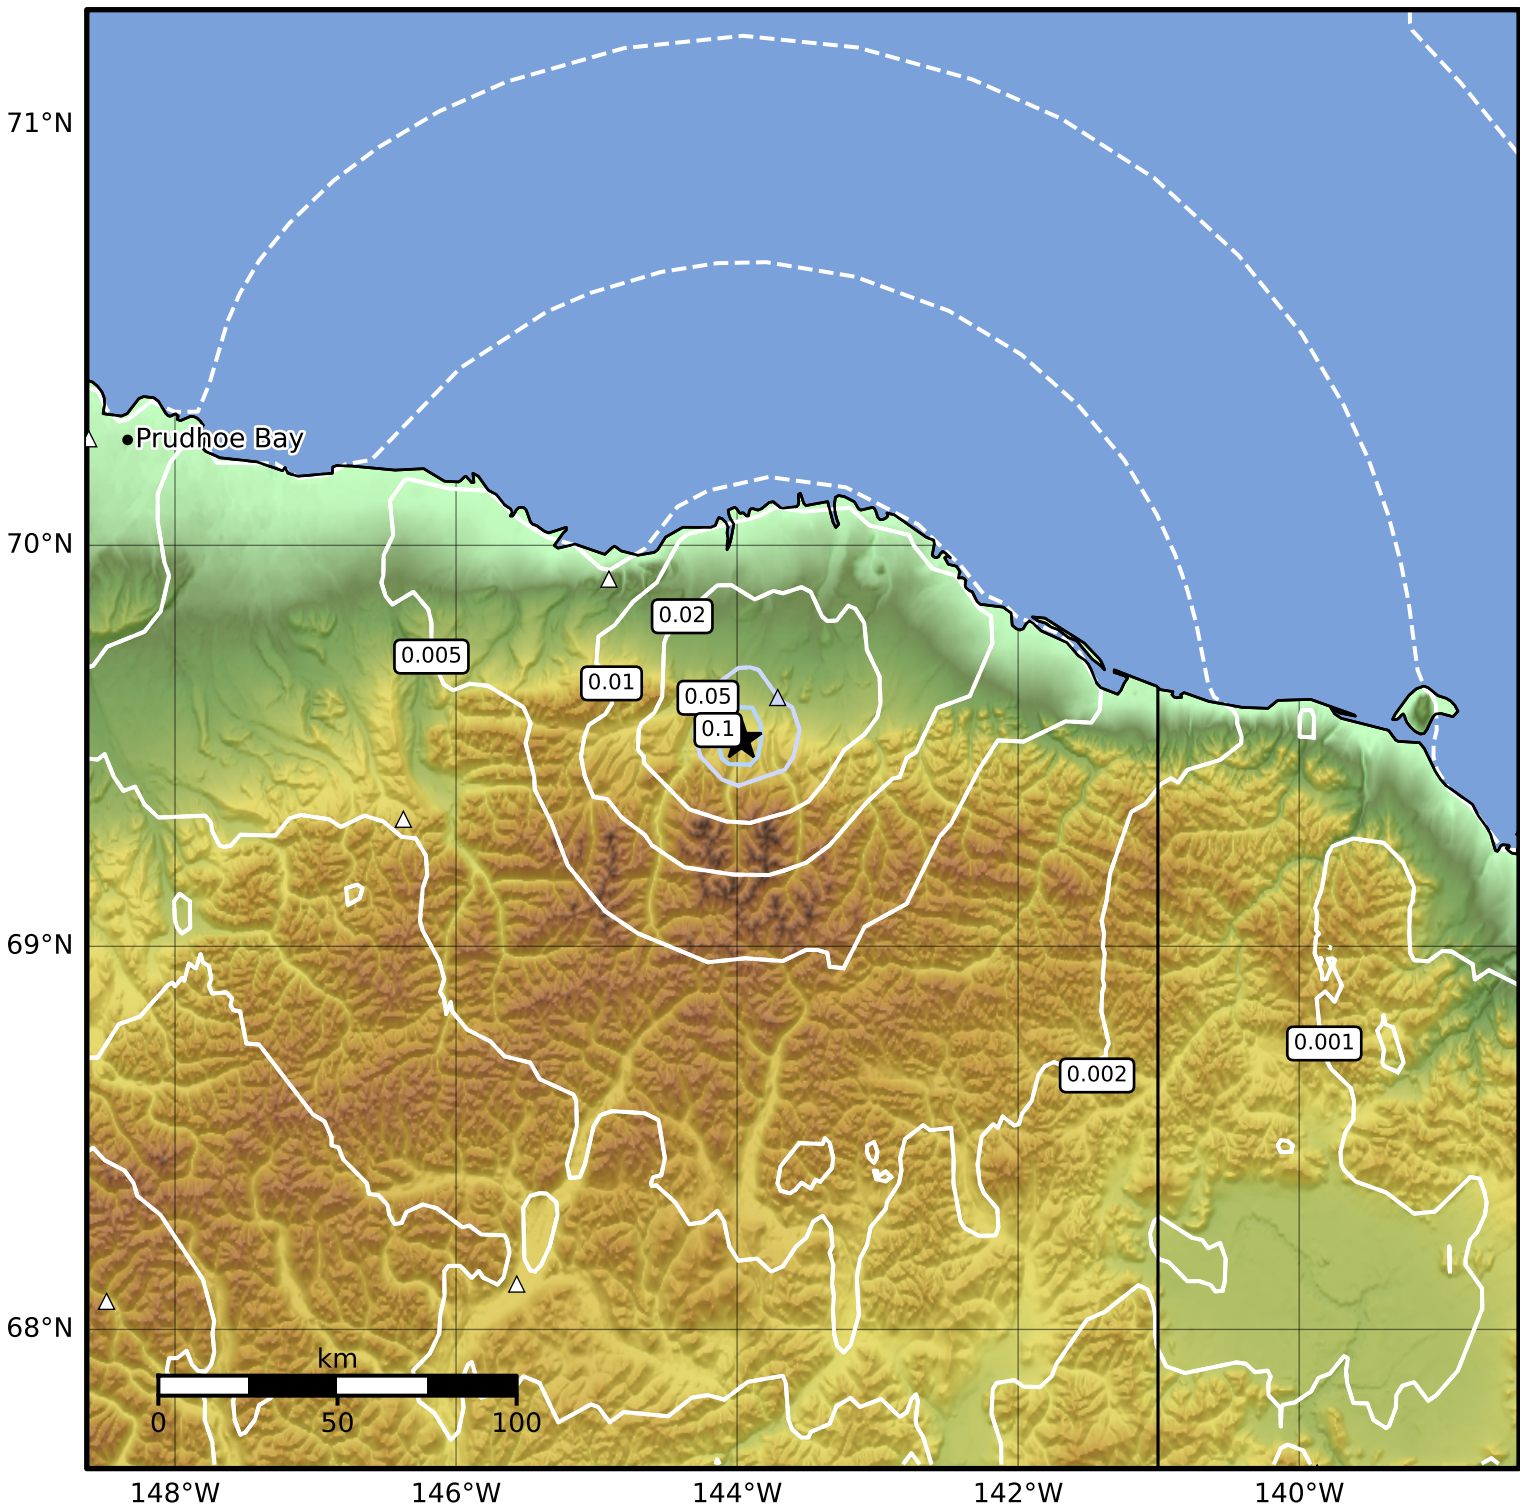

Peak Ground Velocity Map Alaska Earthquake Center  
ShakeMap: 68 km (42 miles) SSW of Kaktovik  
Mar 01, 2026 18:23:06 UTC M3.5 N69.52 W143.97 Depth: 3.9km ID:a2026efskmx

Scale based on Worden et al. (2012)

△ Seismic Instrument ○ Reported Intensity

★ Epicenter

Version 3: Processed 2026-03-03T20:32:12Z