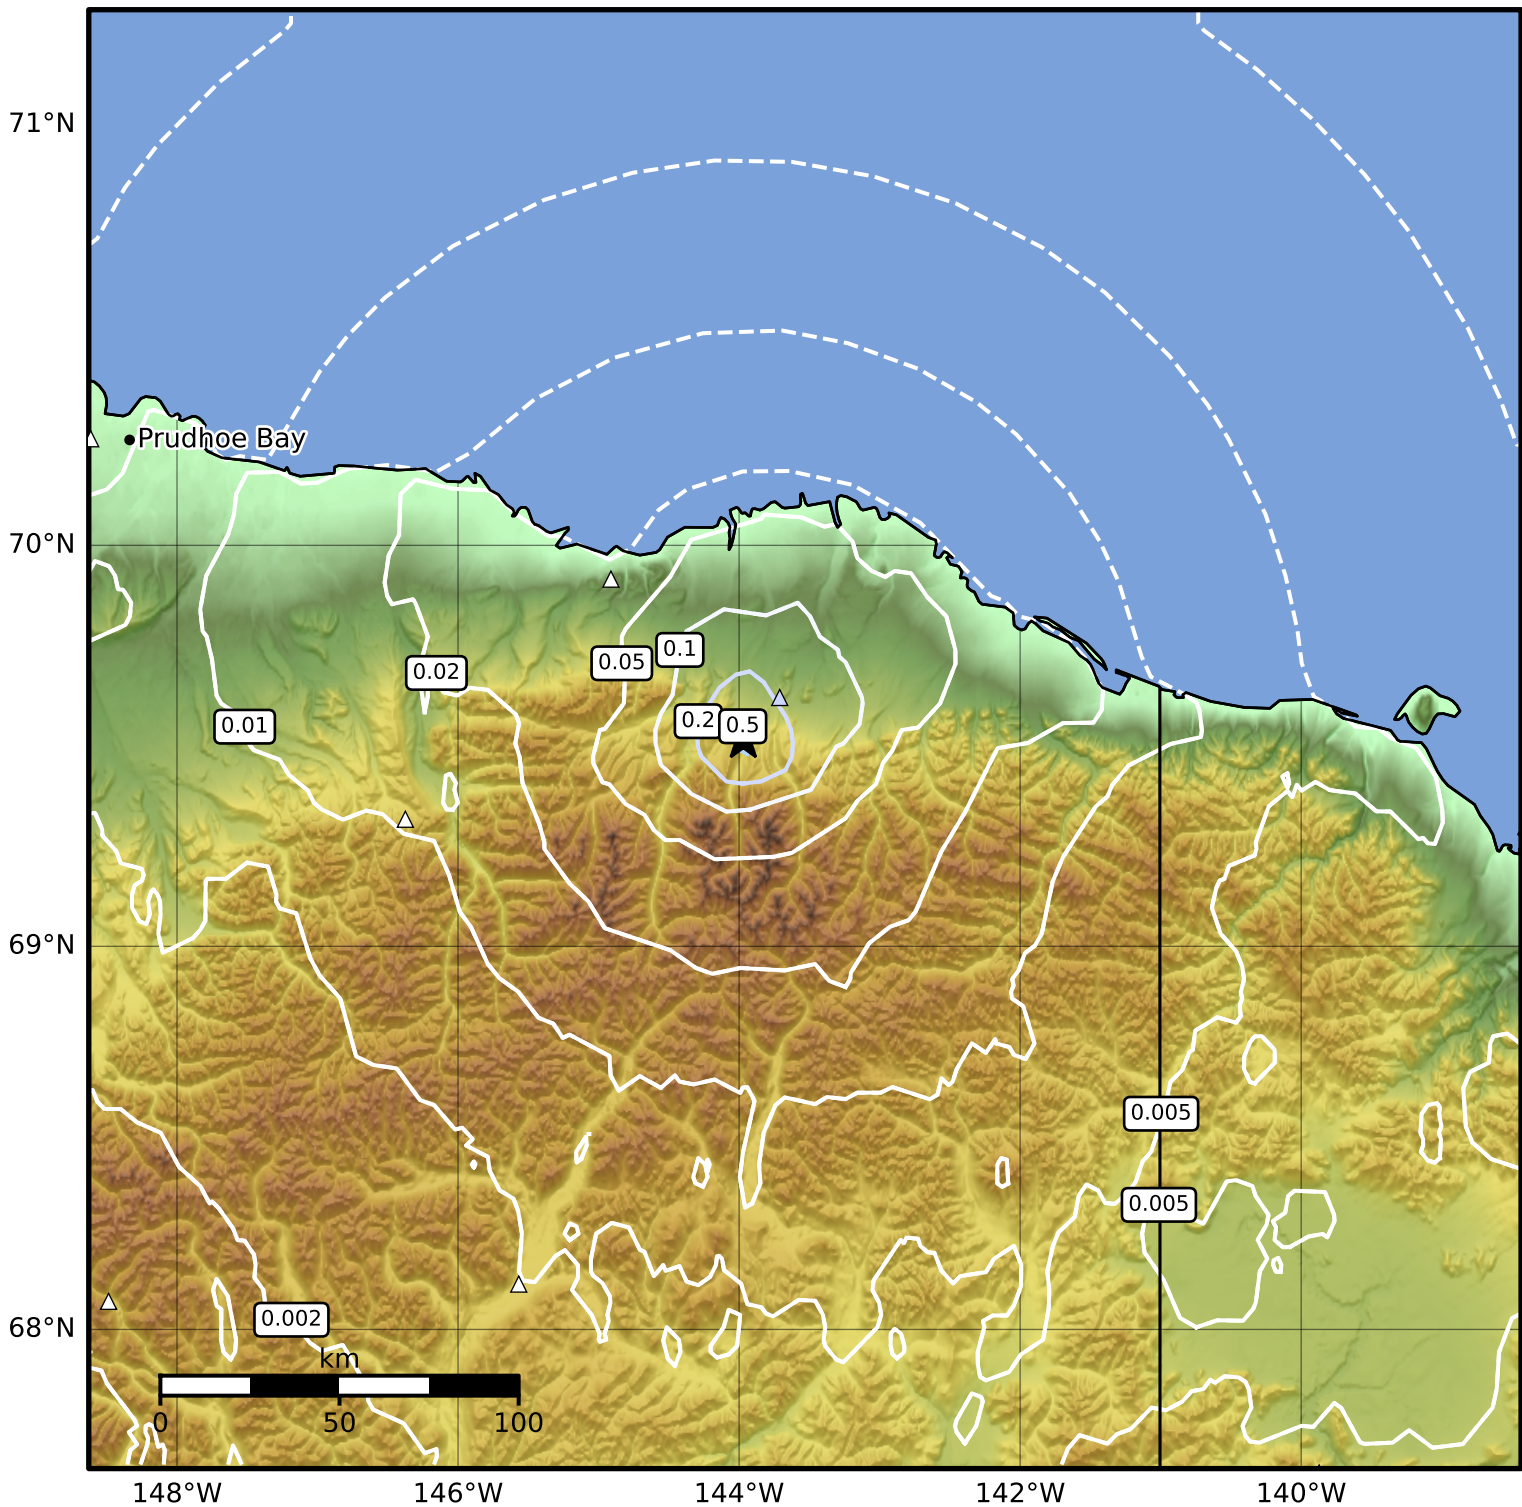

0.3 Second Peak Spectral Acceleration Map Alaska Earthquake Center
 ShakeMap: 68 km (42 miles) SSW of Kaktovik
 Mar 01, 2026 18:23:06 UTC M3.5 N69.52 W143.97 Depth: 3.9km ID:a2026efskmx

SA(0.3) (%g)	0.1	0.2	0.5	1	2	5	10	20	50	100	200
--------------	-----	-----	-----	---	---	---	----	----	----	-----	-----

Scale based on Worden et al. (2012)

Version 3: Processed 2026-03-03T20:32:12Z

△ Seismic Instrument ○ Reported Intensity

★ Epicenter