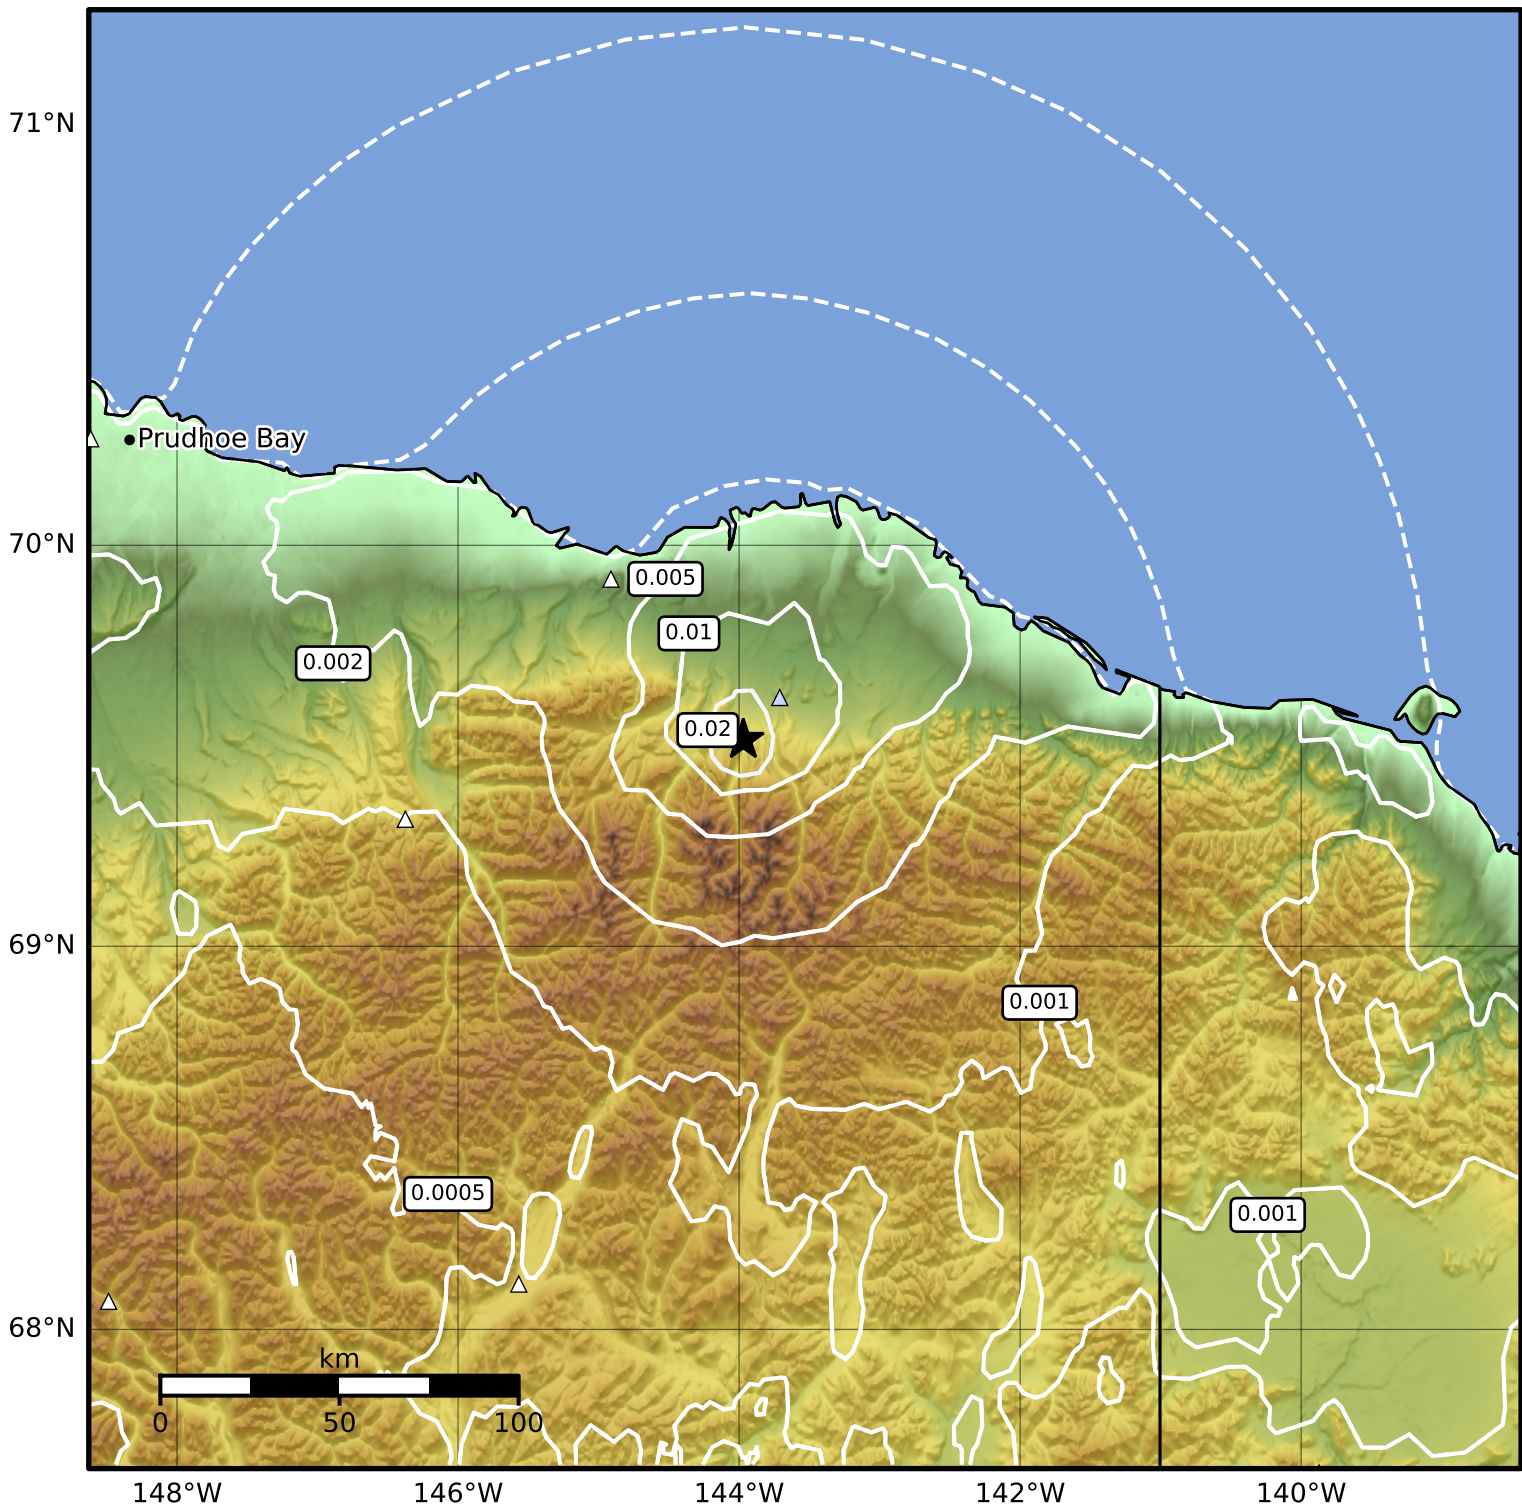

1.0 Second Peak Spectral Acceleration Map Alaska Earthquake Center
 ShakeMap: 68 km (42 miles) SSW of Kaktovik
 Mar 01, 2026 18:23:06 UTC M3.5 N69.52 W143.97 Depth: 3.9km ID:a2026efskmx

SA(1.0) (%g)	0.1	0.2	0.5	1	2	5	10	20	50	100	200
--------------	-----	-----	-----	---	---	---	----	----	----	-----	-----

Scale based on Worden et al. (2012)

Version 3: Processed 2026-03-03T20:32:12Z

△ Seismic Instrument ○ Reported Intensity

★ Epicenter