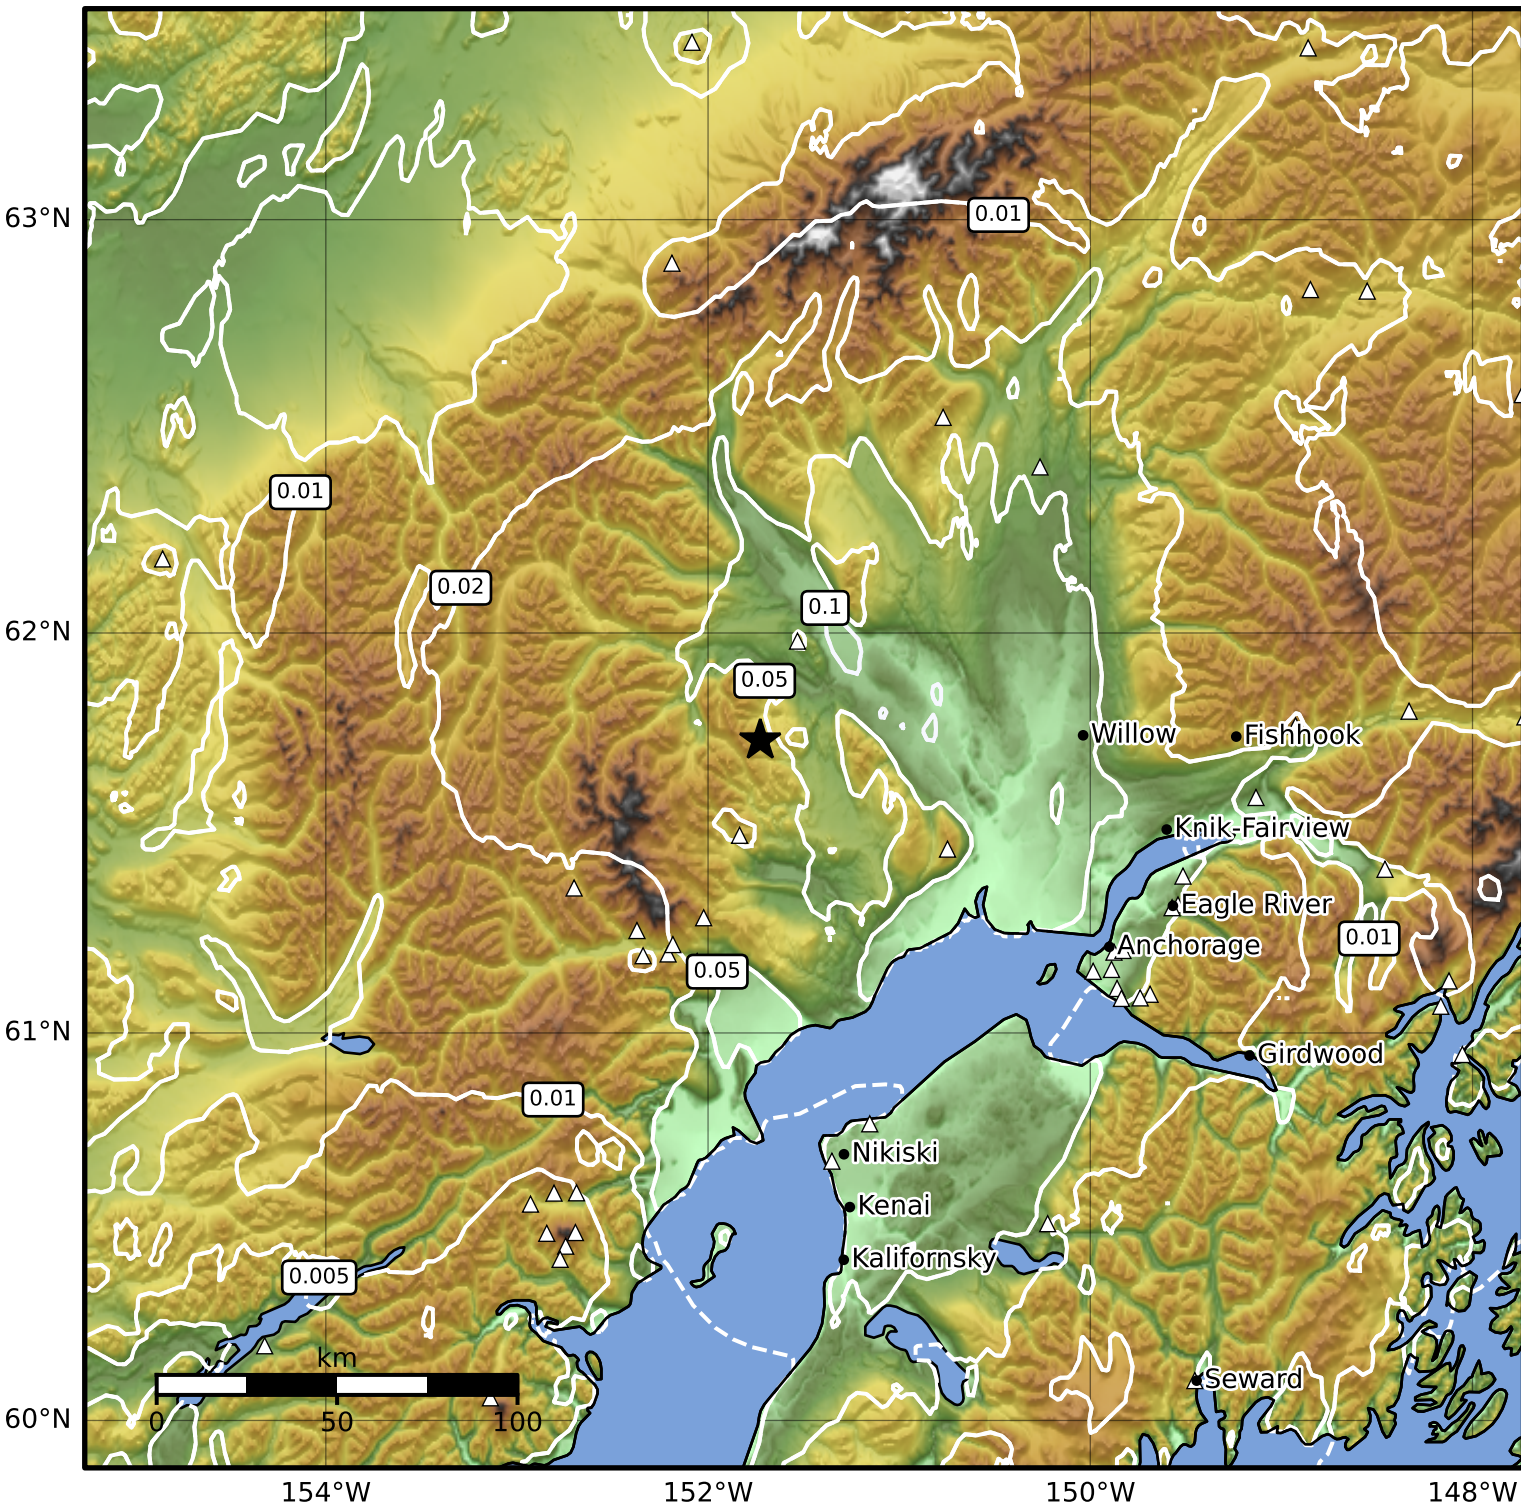

0.3 Second Peak Spectral Acceleration Map Alaska Earthquake Center
 ShakeMap: 33 km (20 miles) SW of Skwentna
 Mar 02, 2026 00:00:46 UTC M3.4 N61.73 W151.73 Depth: 100.5km ID:a2026egdpm

SA(0.3) (%g)	0.1	0.2	0.5	1	2	5	10	20	50	100	200
--------------	-----	-----	-----	---	---	---	----	----	----	-----	-----

Scale based on Worden et al. (2012)

Version 2: Processed 2026-03-03T01:02:26Z

△ Seismic Instrument ○ Reported Intensity

★ Epicenter