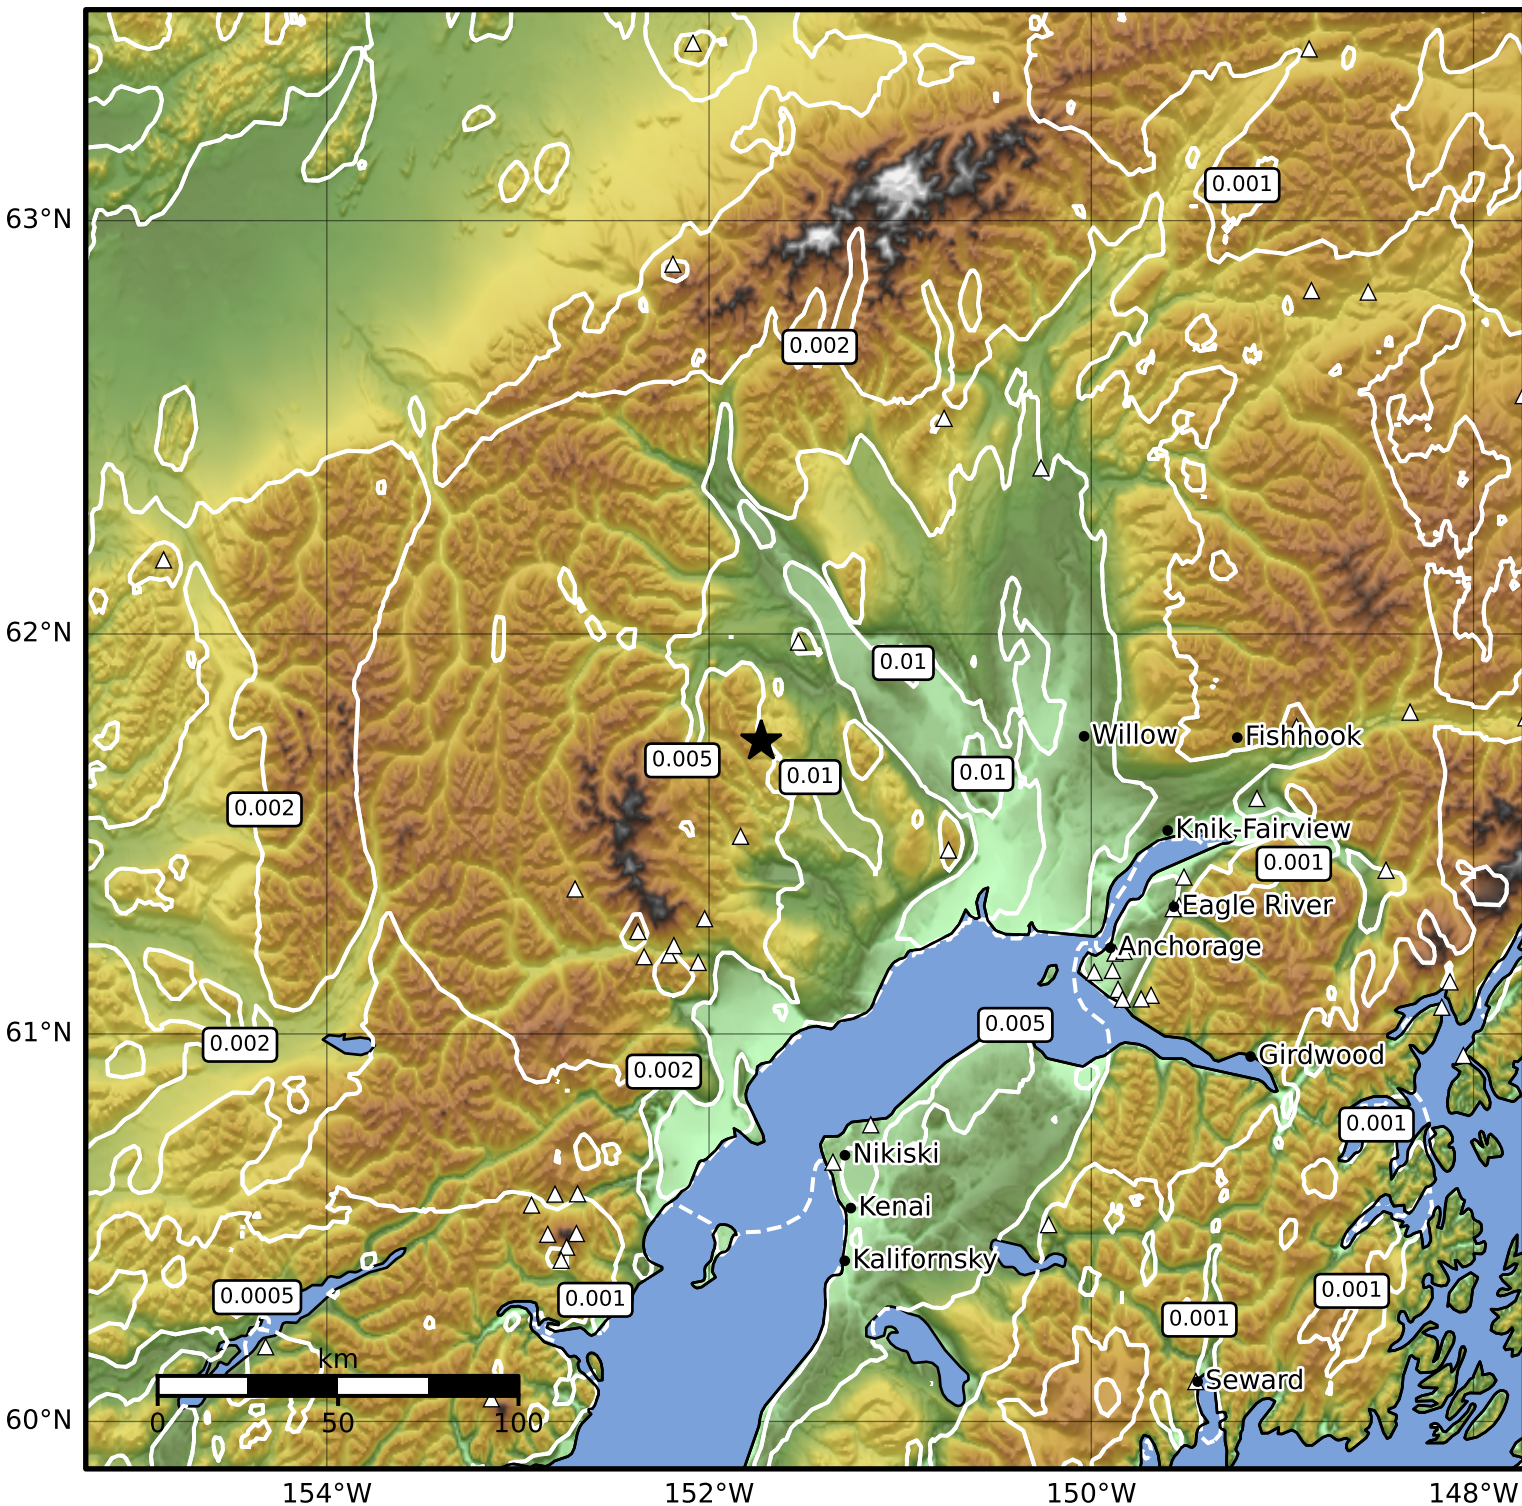

1.0 Second Peak Spectral Acceleration Map Alaska Earthquake Center
 ShakeMap: 33 km (20 miles) SW of Skwentna
 Mar 02, 2026 00:00:46 UTC M3.4 N61.73 W151.73 Depth: 100.5km ID:a2026egdpm

Scale based on Worden et al. (2012)

Version 2: Processed 2026-03-03T01:02:26Z

△ Seismic Instrument ○ Reported Intensity

★ Epicenter