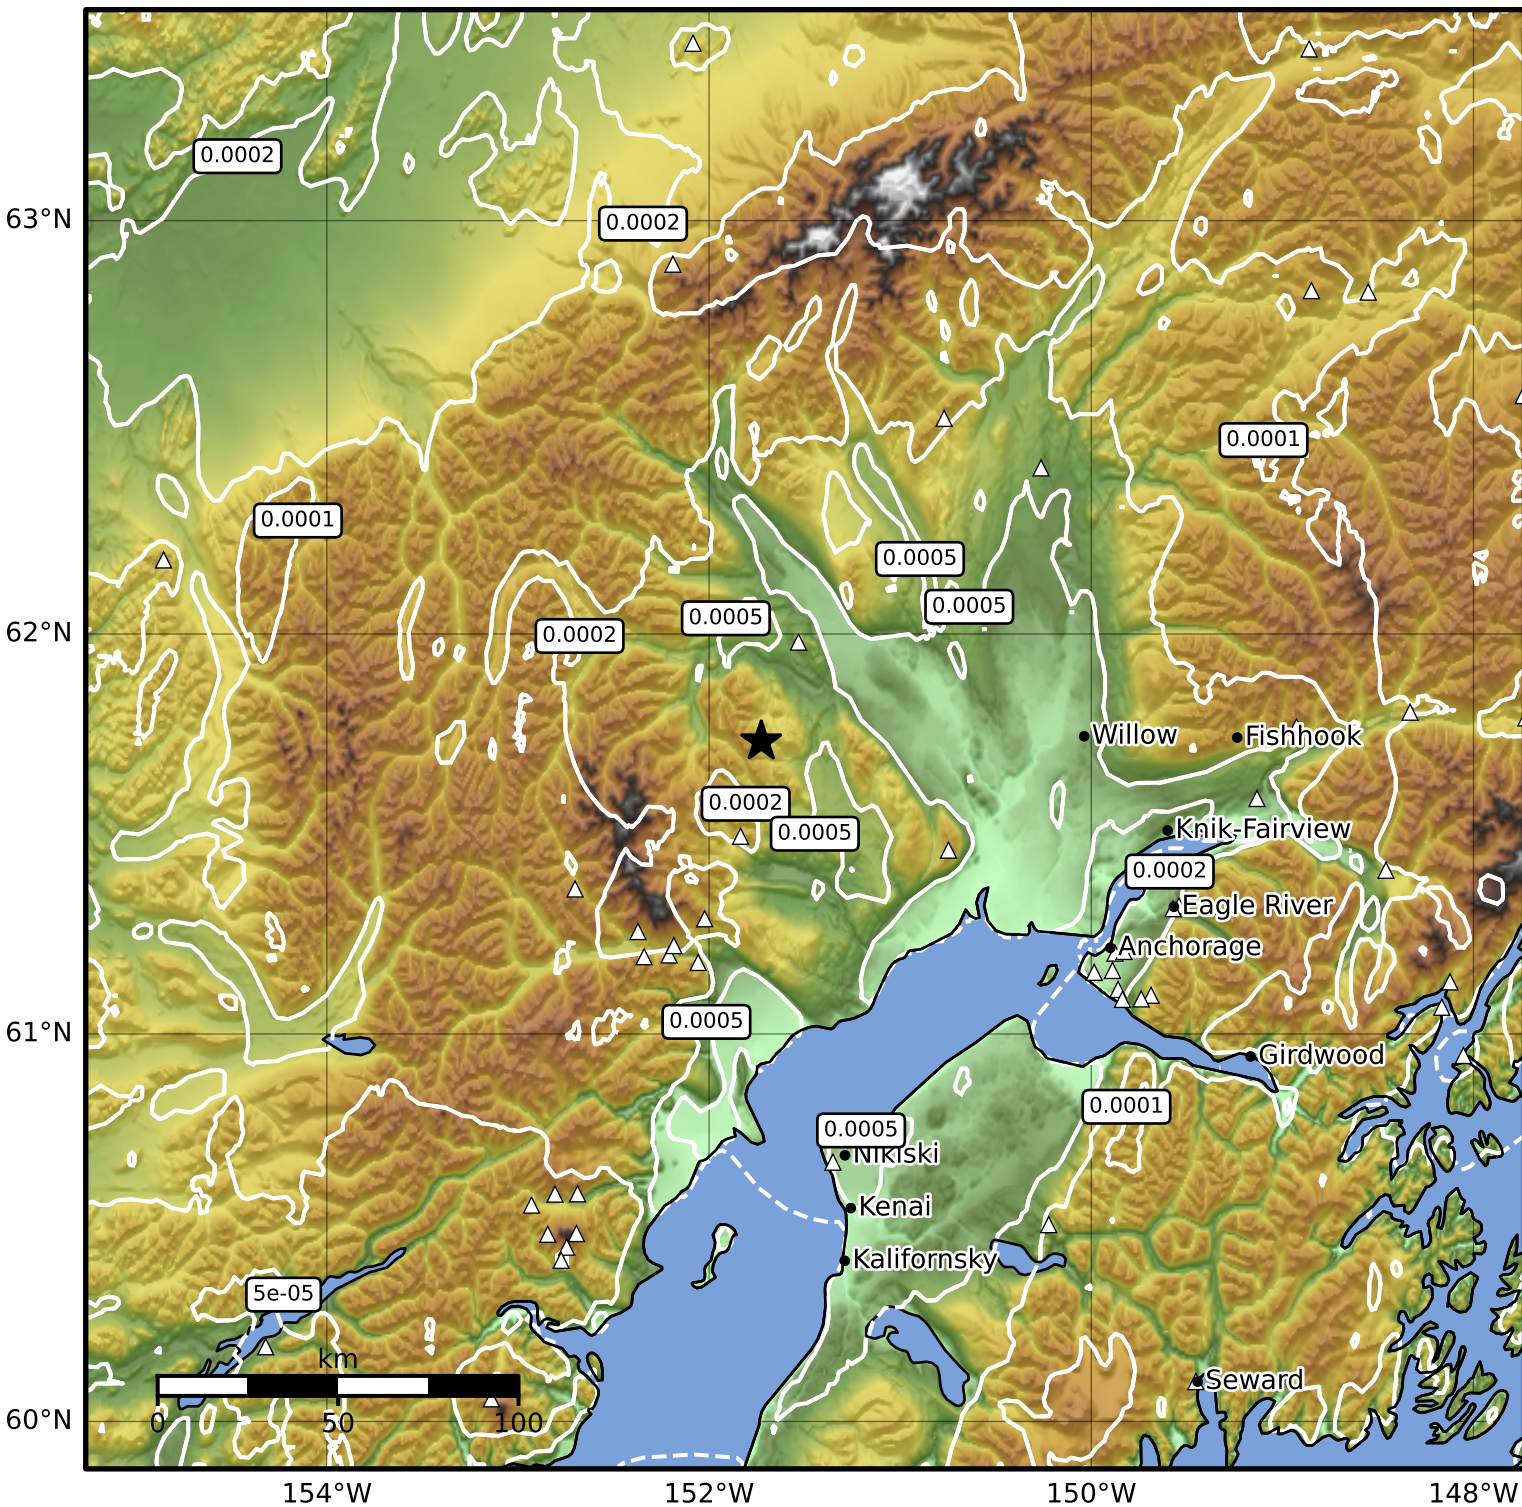

3.0 Second Peak Spectral Acceleration Map Alaska Earthquake Center  
 ShakeMap: 33 km (20 miles) SW of Skwentna  
 Mar 02, 2026 00:00:46 UTC M3.4 N61.73 W151.73 Depth: 100.5km ID:a2026egdpm

Scale based on Worden et al. (2012)

Version 2: Processed 2026-03-03T01:02:26Z

△ Seismic Instrument ○ Reported Intensity

★ Epicenter