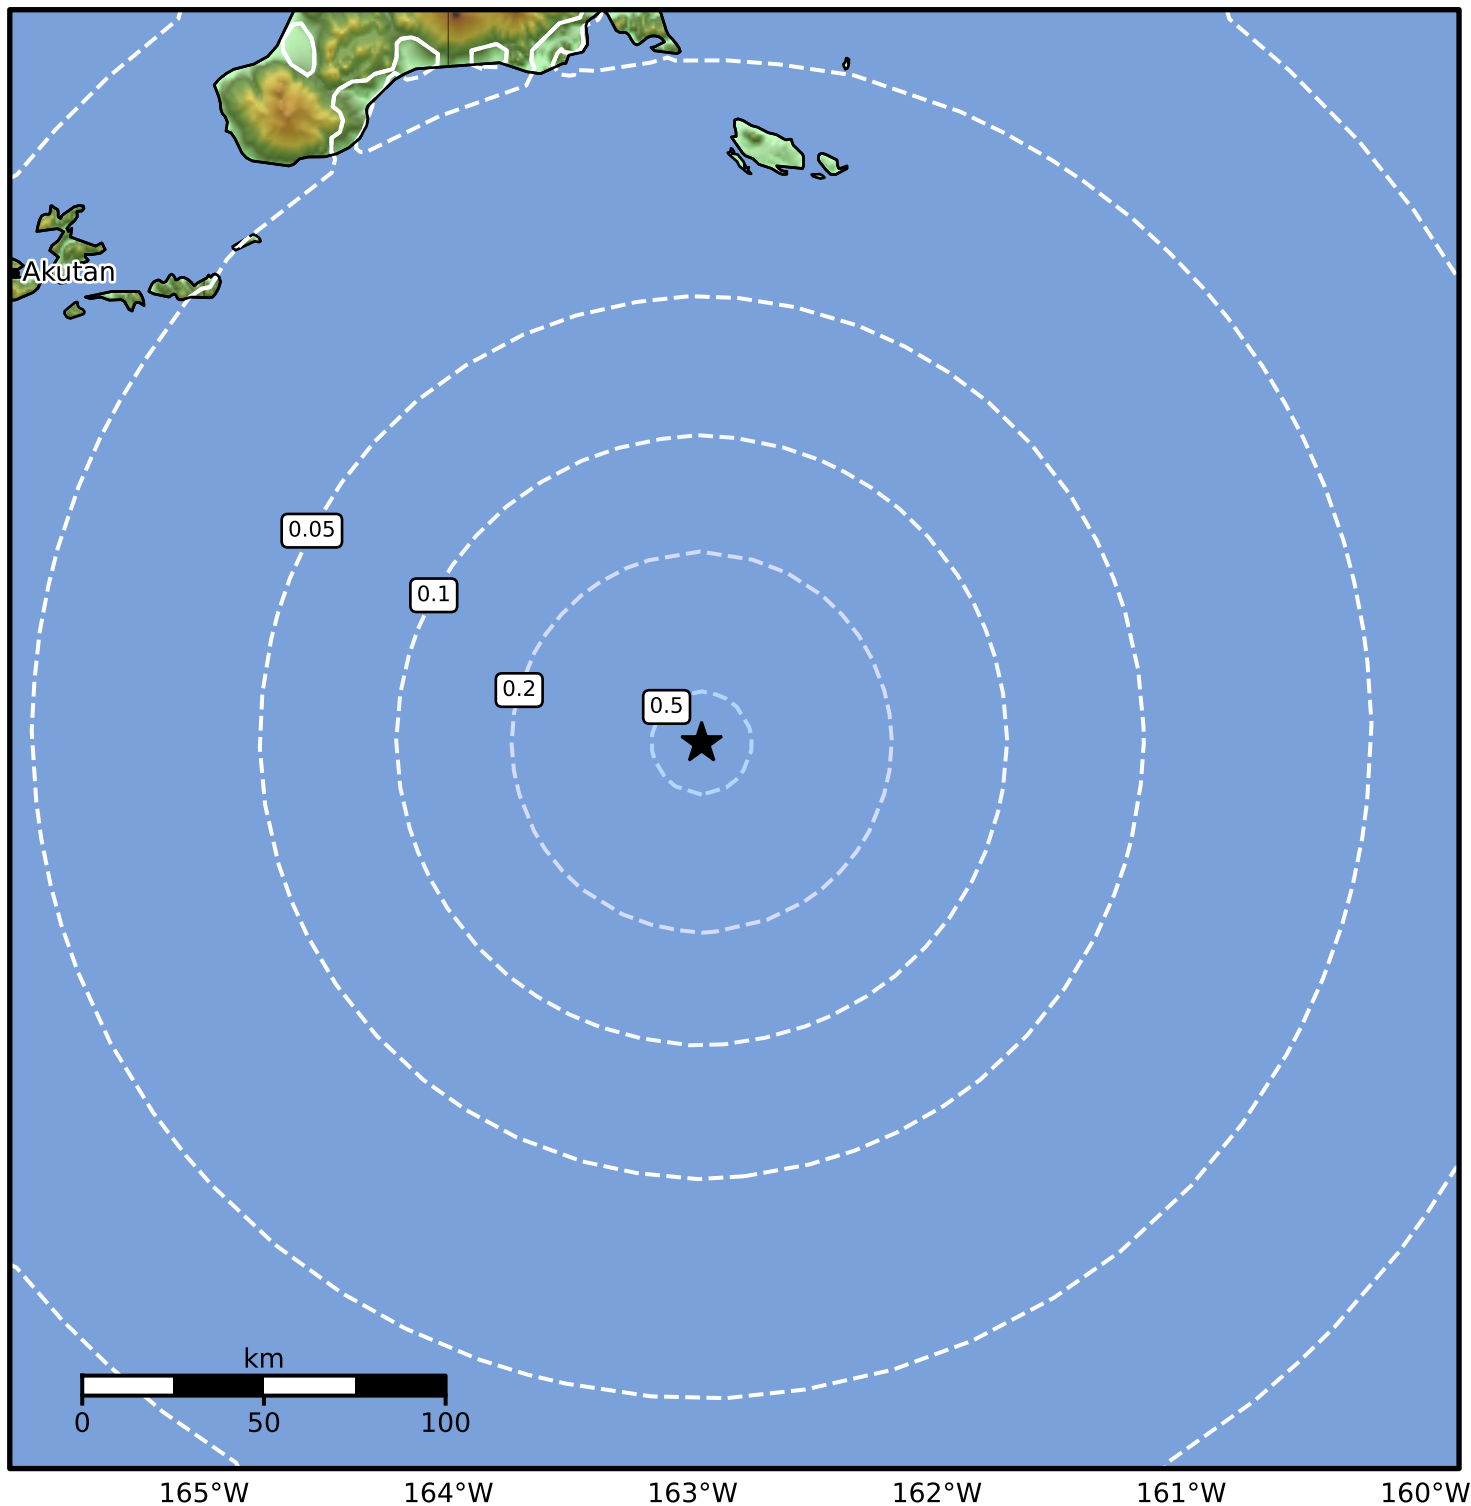

0.3 Second Peak Spectral Acceleration Map Alaska Earthquake Center
 ShakeMap: 228 km (142 miles) ESE of Akutan
 Mar 02, 2026 19:12:13 UTC M3.8 N52.99 W162.96 Depth: 36.2km ID:a2026ehptor

SA(0.3) (%g)	0.1	0.2	0.5	1	2	5	10	20	50	100	200
---------------------	------------	------------	------------	----------	----------	----------	-----------	-----------	-----------	------------	------------

Scale based on Worden et al. (2012)

Version 3: Processed 2026-03-02T21:21:49Z

△ Seismic Instrument ○ Reported Intensity

★ Epicenter