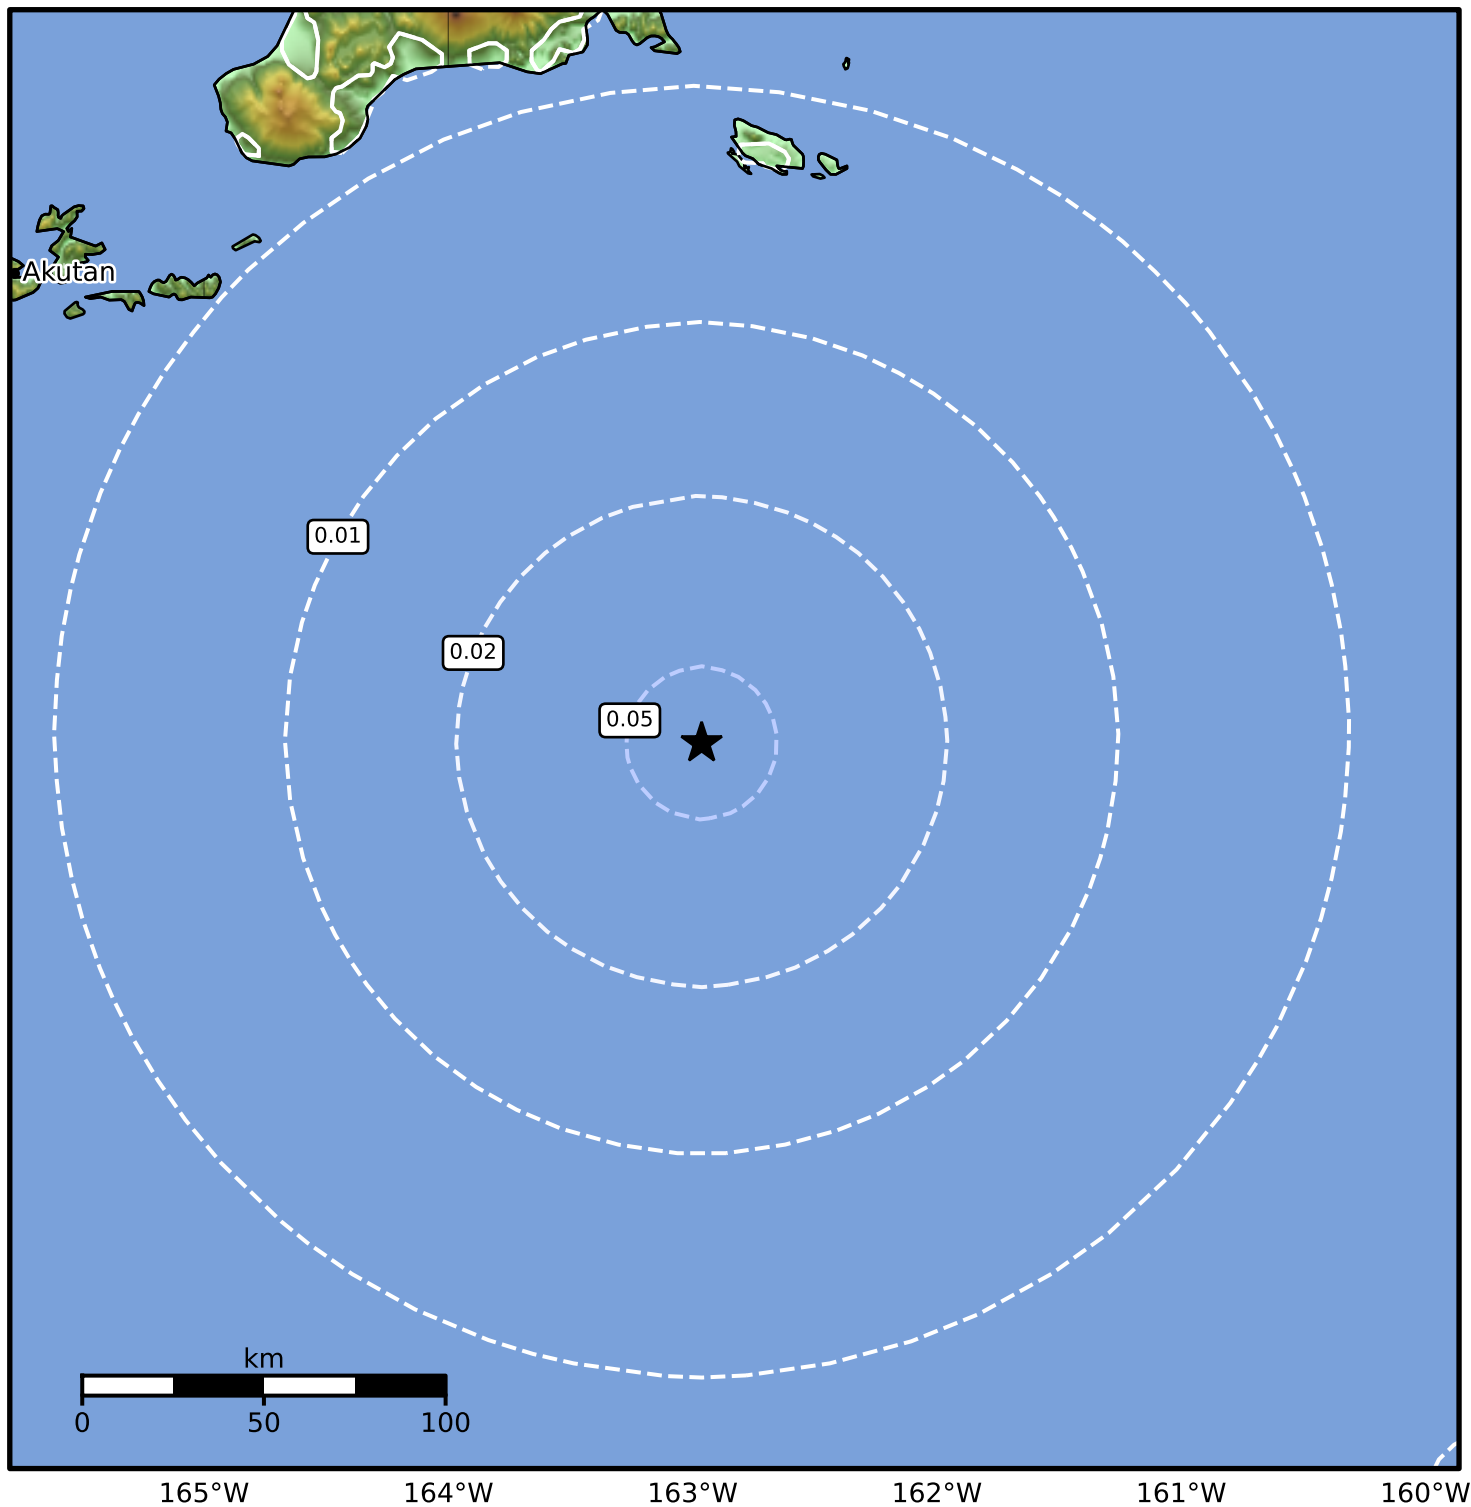

1.0 Second Peak Spectral Acceleration Map Alaska Earthquake Center
 ShakeMap: 228 km (142 miles) ESE of Akutan
 Mar 02, 2026 19:12:13 UTC M3.8 N52.99 W162.96 Depth: 36.2km ID:a2026ehptor

SA(1.0) (%g)	0.1	0.2	0.5	1	2	5	10	20	50	100	200
--------------	-----	-----	-----	---	---	---	----	----	----	-----	-----

Scale based on Worden et al. (2012)

Version 3: Processed 2026-03-02T21:21:49Z

△ Seismic Instrument ○ Reported Intensity

★ Epicenter