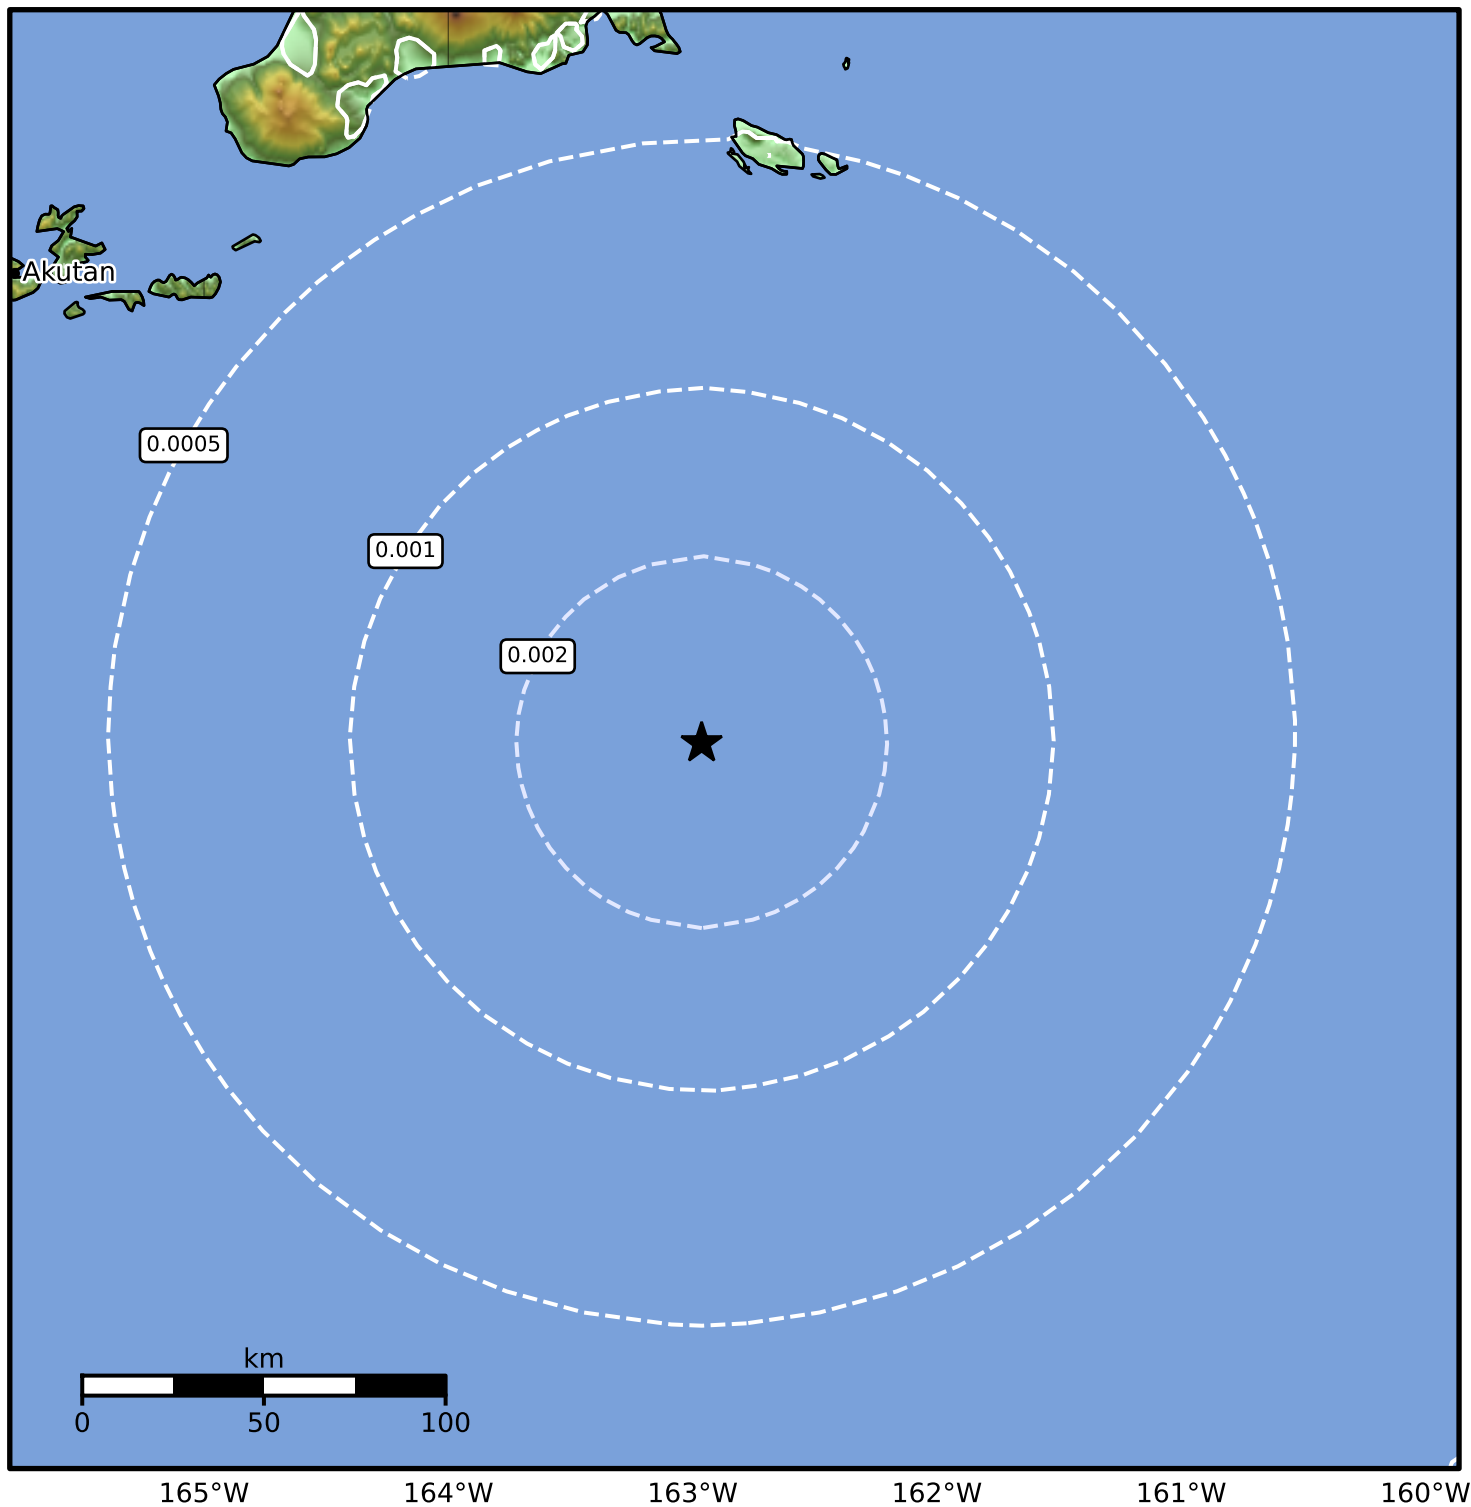

3.0 Second Peak Spectral Acceleration Map Alaska Earthquake Center  
ShakeMap: 228 km (142 miles) ESE of Akutan  
Mar 02, 2026 19:12:13 UTC M3.8 N52.99 W162.96 Depth: 36.2km ID:a2026ehptor

Scale based on Worden et al. (2012)

△ Seismic Instrument ○ Reported Intensity

★ Epicenter

Version 3: Processed 2026-03-02T21:21:49Z