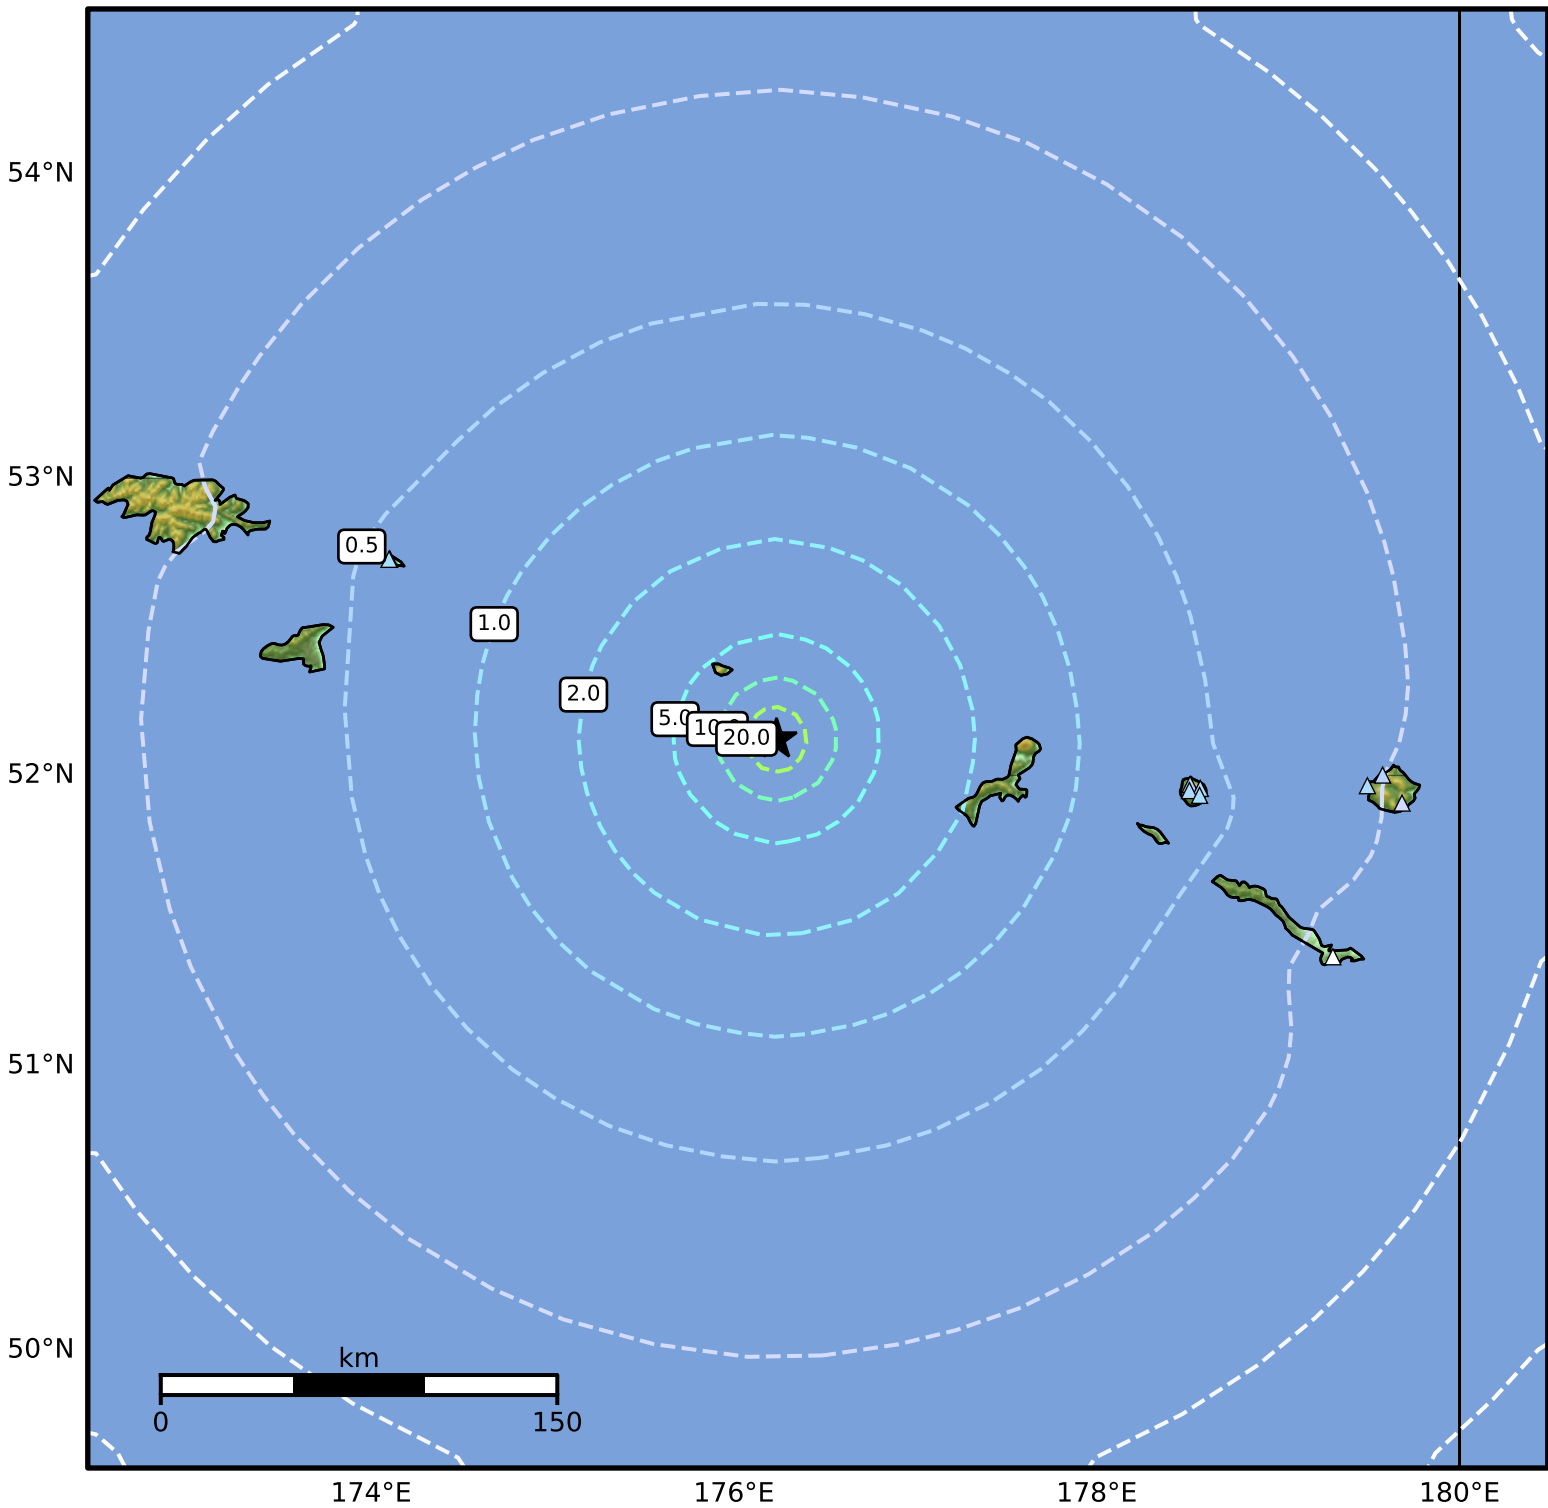

0.3 Second Peak Spectral Acceleration Map Alaska Earthquake Center
 ShakeMap: 232 km (144 miles) ESE of Attu Station
 Mar 03, 2026 10:44:21 UTC M5.3 N52.12 E176.24 Depth: 1.2km ID:a2026eiurgs

SA(0.3) (%g)	0.1	0.2	0.5	1	2	5	10	20	50	100	200
--------------	-----	-----	-----	---	---	---	----	----	----	-----	-----

Scale based on Worden et al. (2012)

Version 7: Processed 2026-03-03T20:43:55Z

△ Seismic Instrument ○ Reported Intensity

★ Epicenter