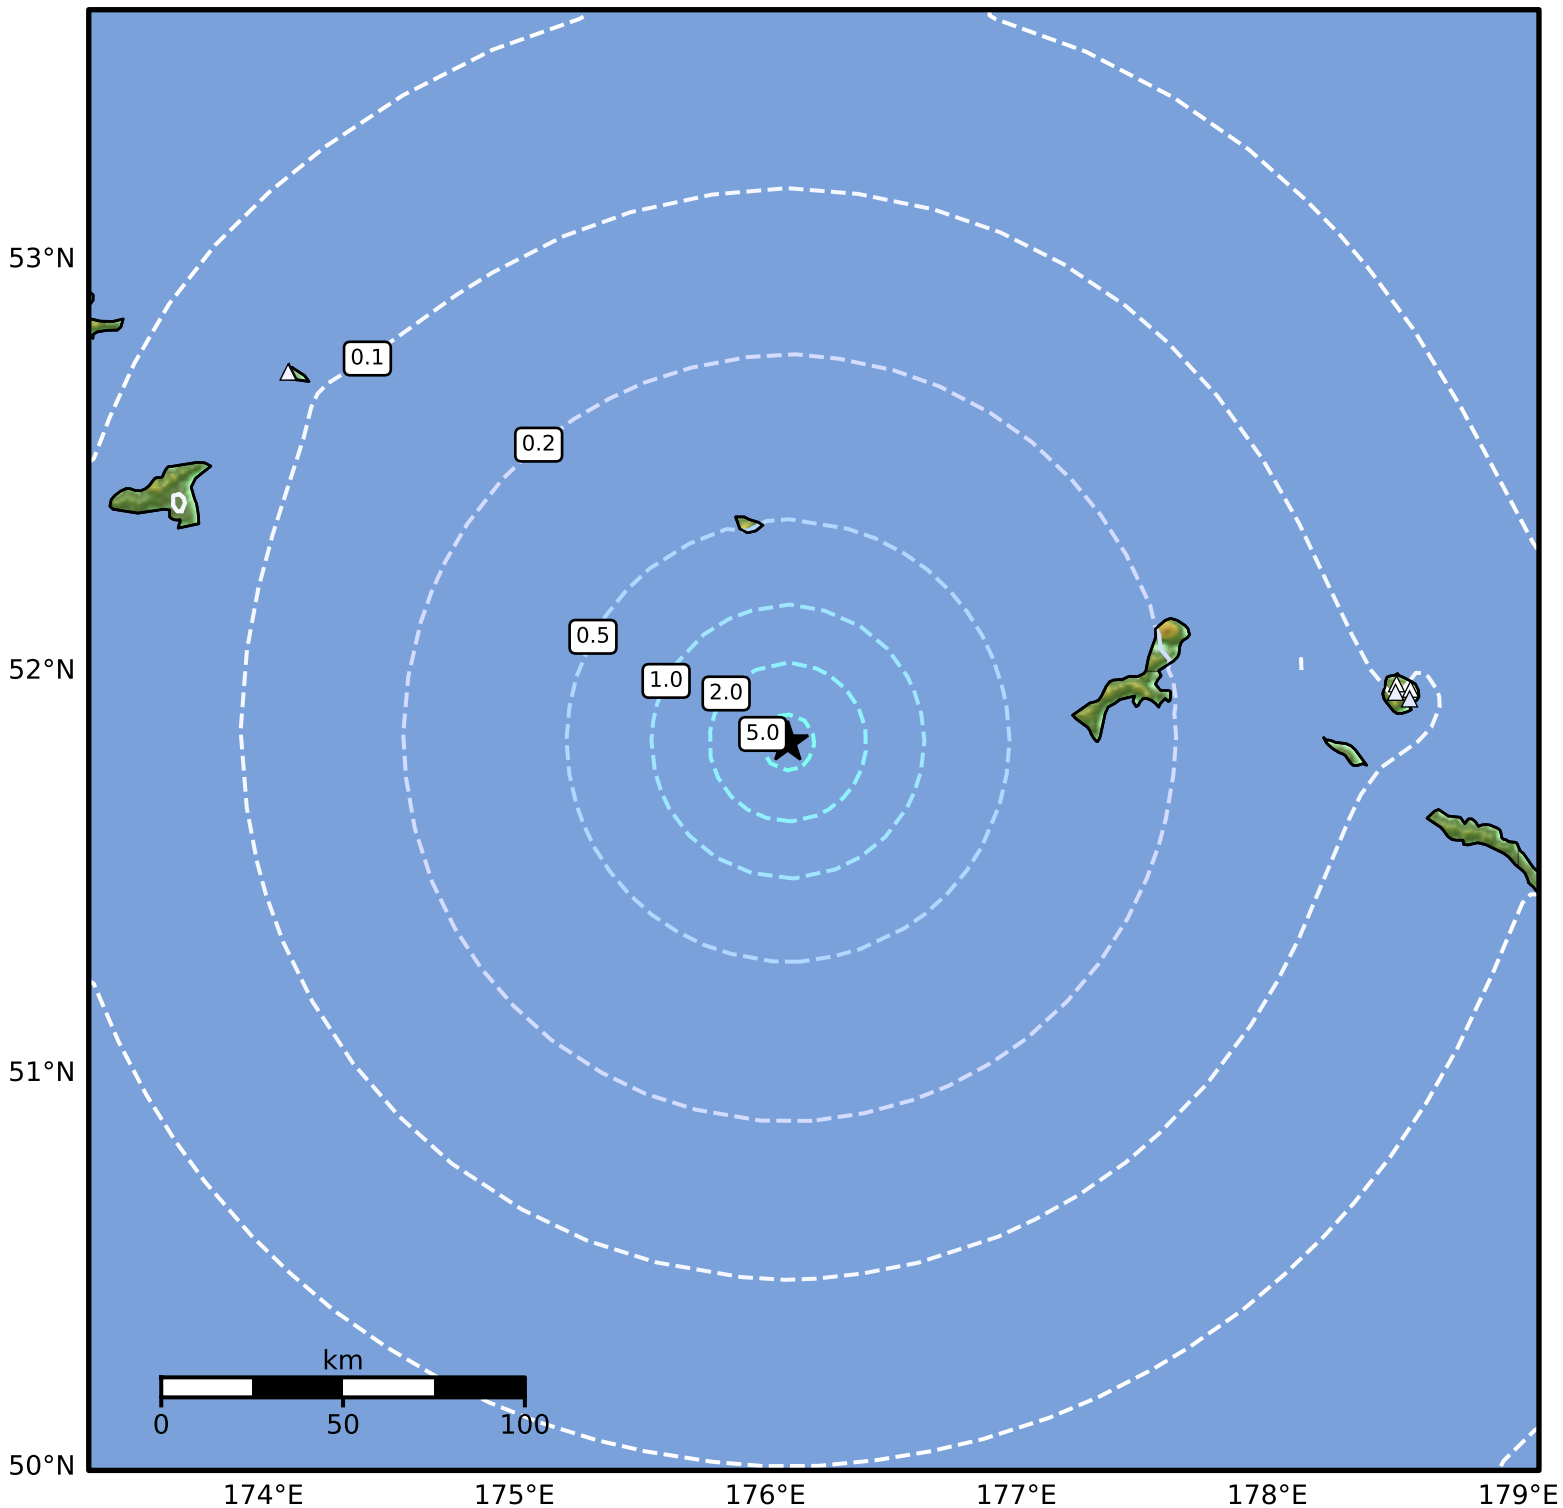

0.3 Second Peak Spectral Acceleration Map Alaska Earthquake Center
 ShakeMap: 238 km (148 miles) ESE of Attu Station
 Mar 03, 2026 19:02:46 UTC M4.5 N51.83 E176.09 Depth: 10.0km ID:a2026ejlfeu

SA(0.3) (%g)	0.1	0.2	0.5	1	2	5	10	20	50	100	200
--------------	-----	-----	-----	---	---	---	----	----	----	-----	-----

Scale based on Worden et al. (2012)

Version 4: Processed 2026-03-03T21:00:28Z

△ Seismic Instrument ○ Reported Intensity

★ Epicenter