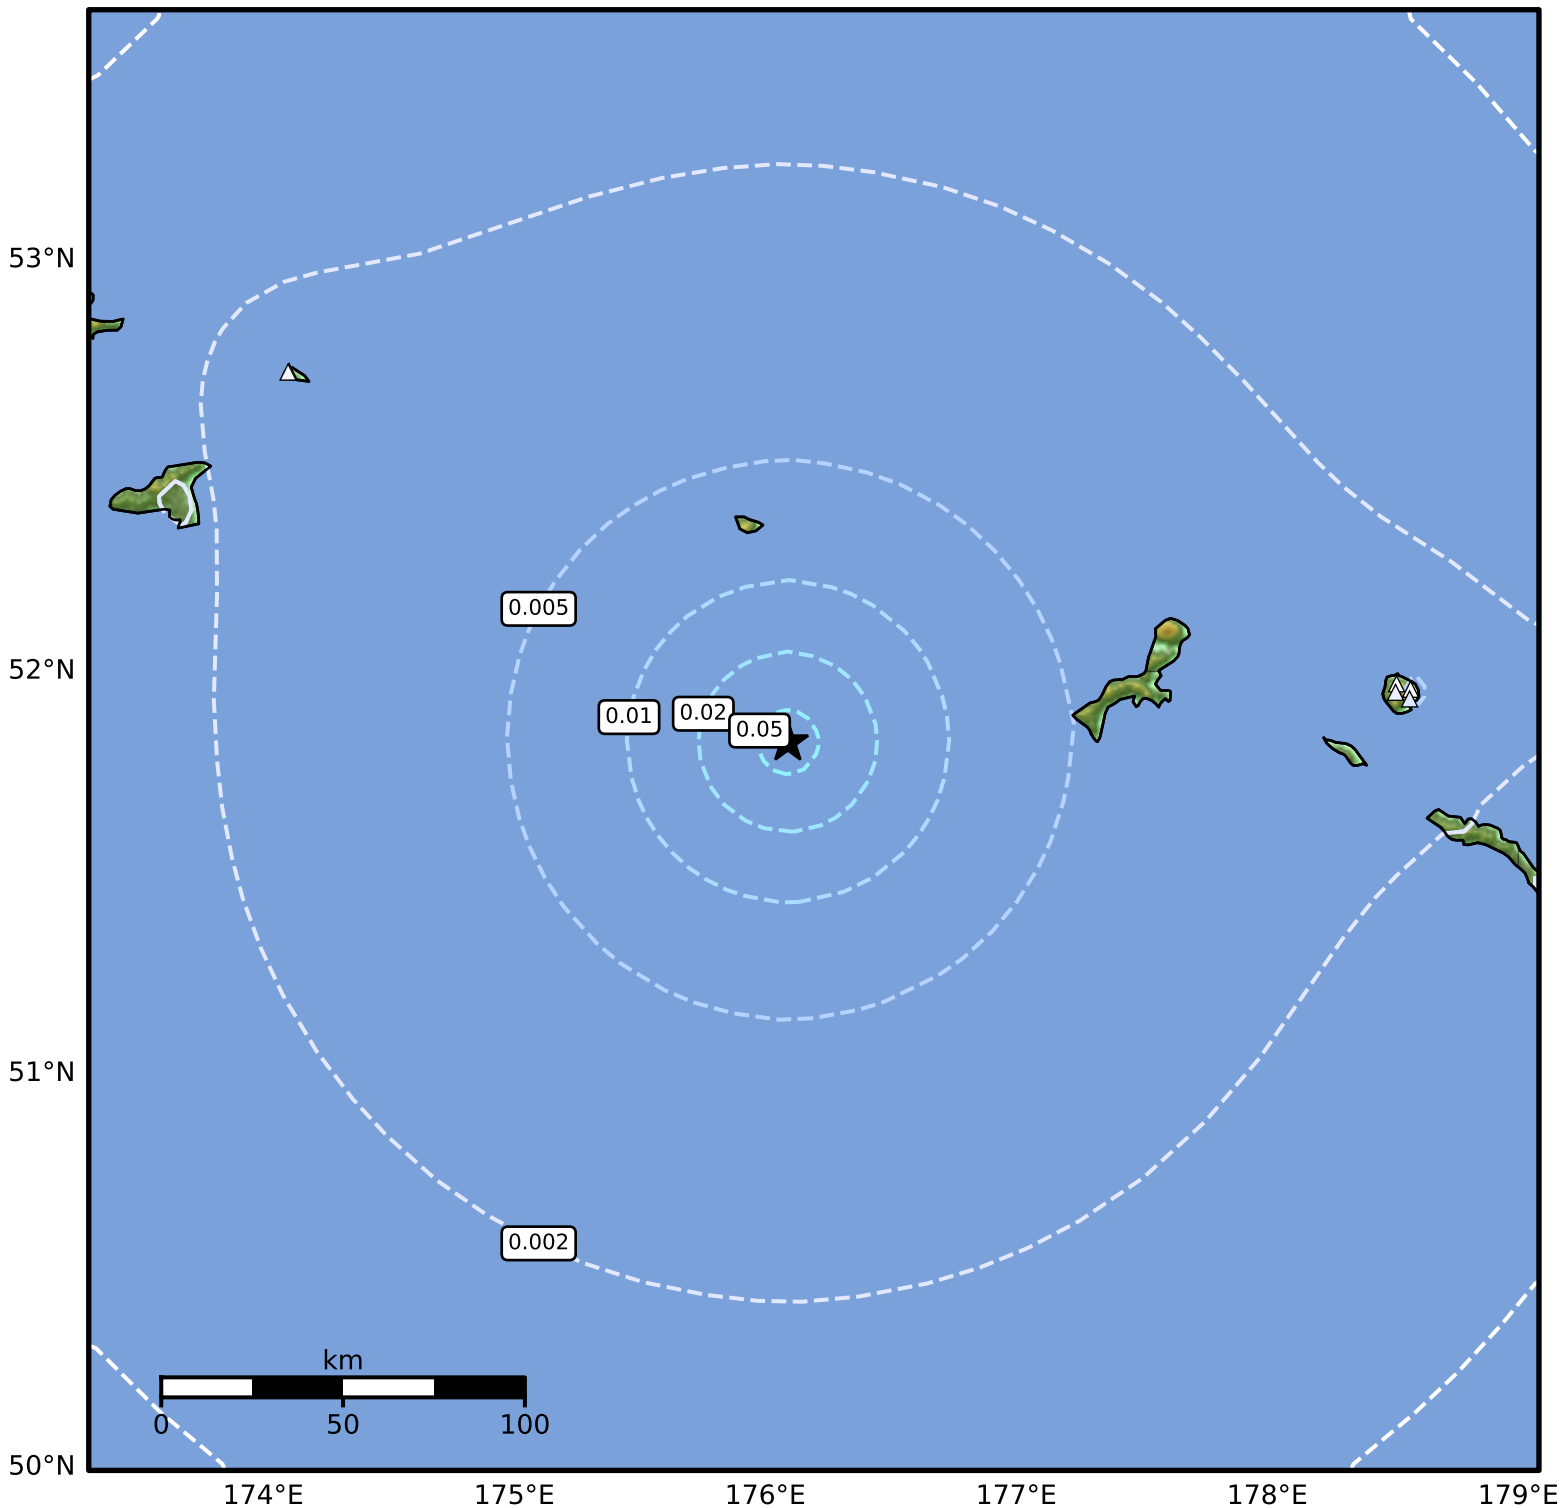

3.0 Second Peak Spectral Acceleration Map Alaska Earthquake Center
ShakeMap: 238 km (148 miles) ESE of Attu Station
Mar 03, 2026 19:02:46 UTC M4.5 N51.83 E176.09 Depth: 10.0km ID:a2026ejlfeu

Scale based on Worden et al. (2012)

Version 4: Processed 2026-03-03T21:00:28Z

△ Seismic Instrument ○ Reported Intensity

★ Epicenter