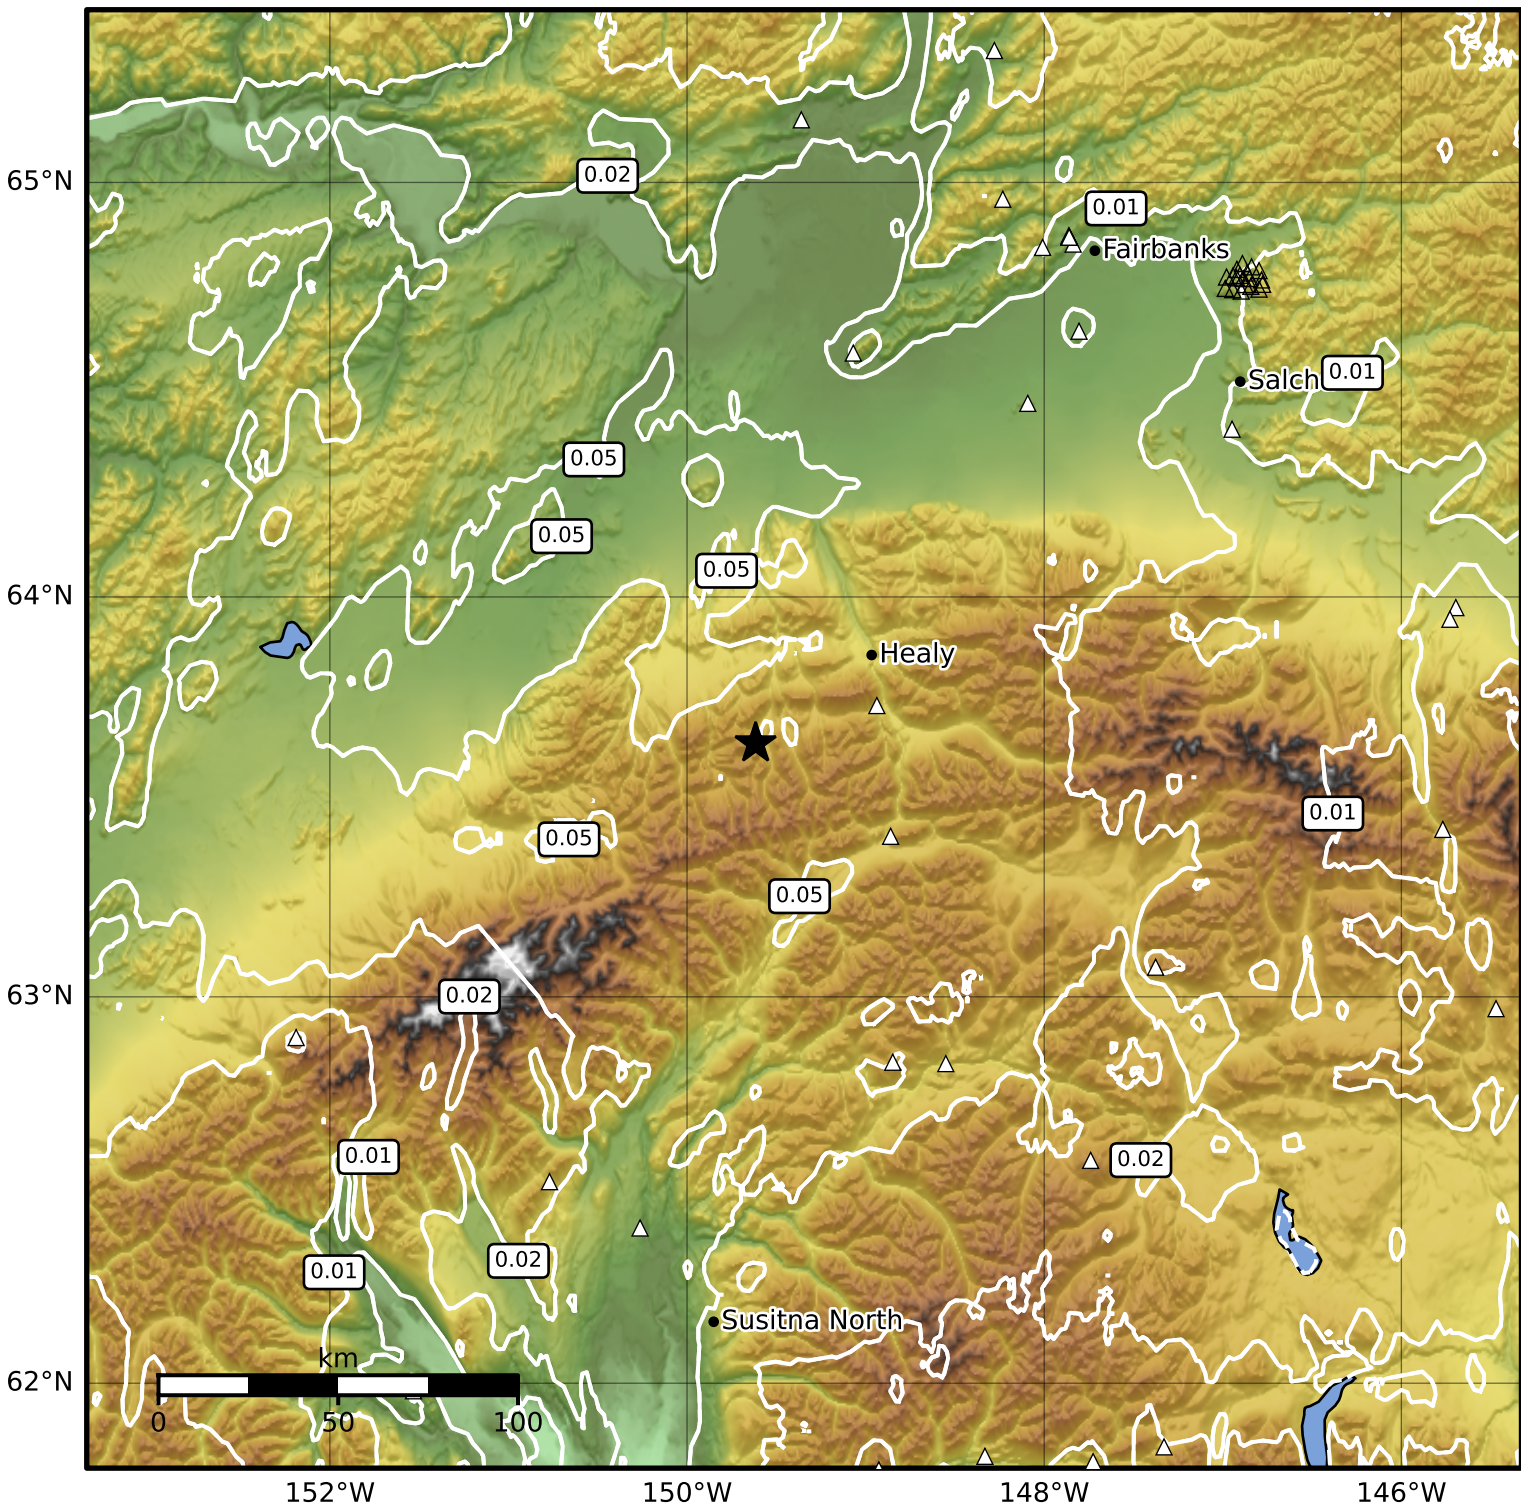

0.3 Second Peak Spectral Acceleration Map Alaska Earthquake Center  
 ShakeMap: 43 km (27 miles) NW of Cantwell  
 Mar 04, 2026 20:21:37 UTC M3.5 N63.64 W149.62 Depth: 121.9km ID:a2026eljngv

SA(0.3) (%g)	0.1	0.2	0.5	1	2	5	10	20	50	100	200
--------------	-----	-----	-----	---	---	---	----	----	----	-----	-----

Scale based on Worden et al. (2012)

Version 2: Processed 2026-03-04T22:38:56Z

△ Seismic Instrument ○ Reported Intensity

★ Epicenter