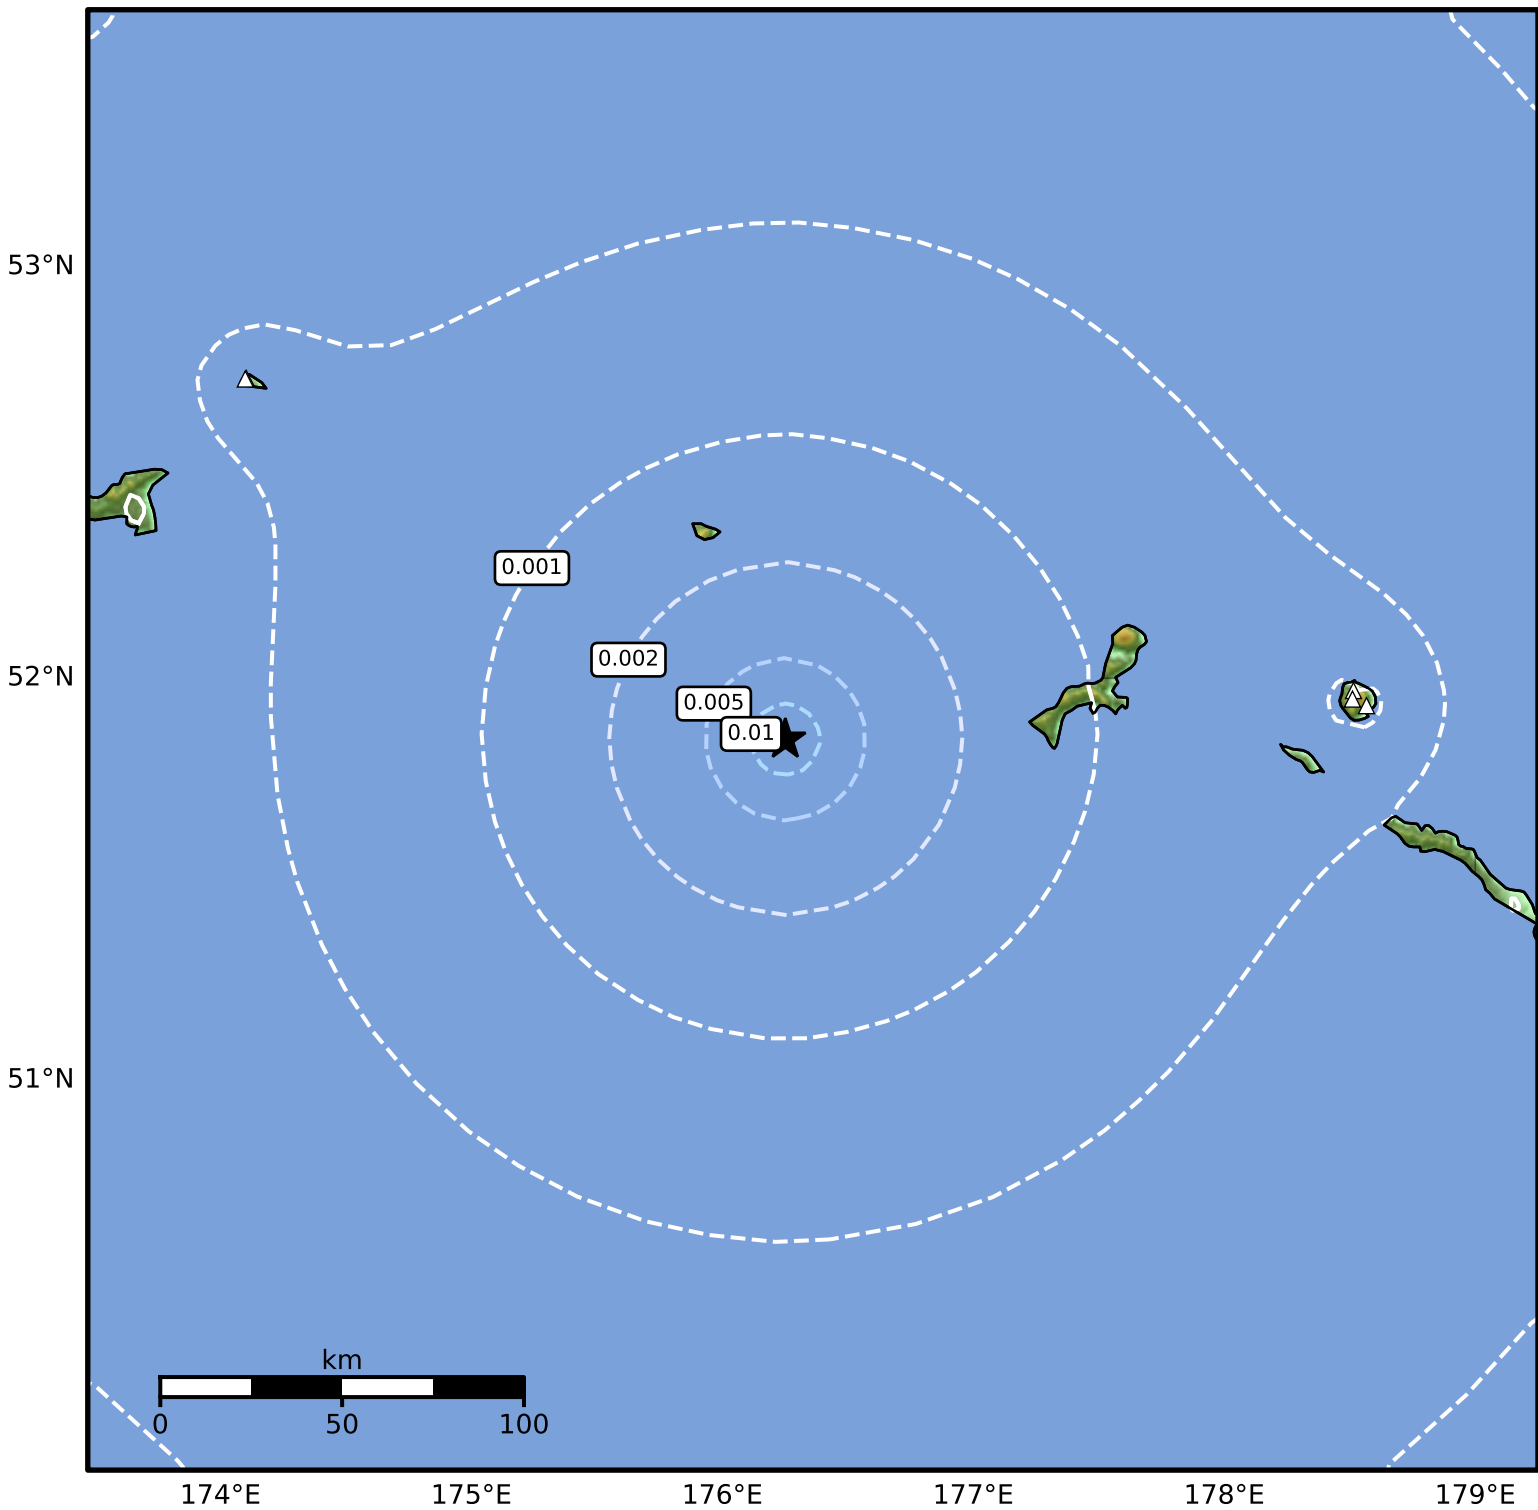

3.0 Second Peak Spectral Acceleration Map Alaska Earthquake Center
ShakeMap: 246 km (153 miles) ESE of Attu Station
Mar 05, 2026 12:18:29 UTC M3.9 N51.85 E176.25 Depth: 12.0km ID:a2026empgbl

Scale based on Worden et al. (2012)

Version 1: Processed 2026-03-05T23:59:42Z

△ Seismic Instrument ○ Reported Intensity

★ Epicenter