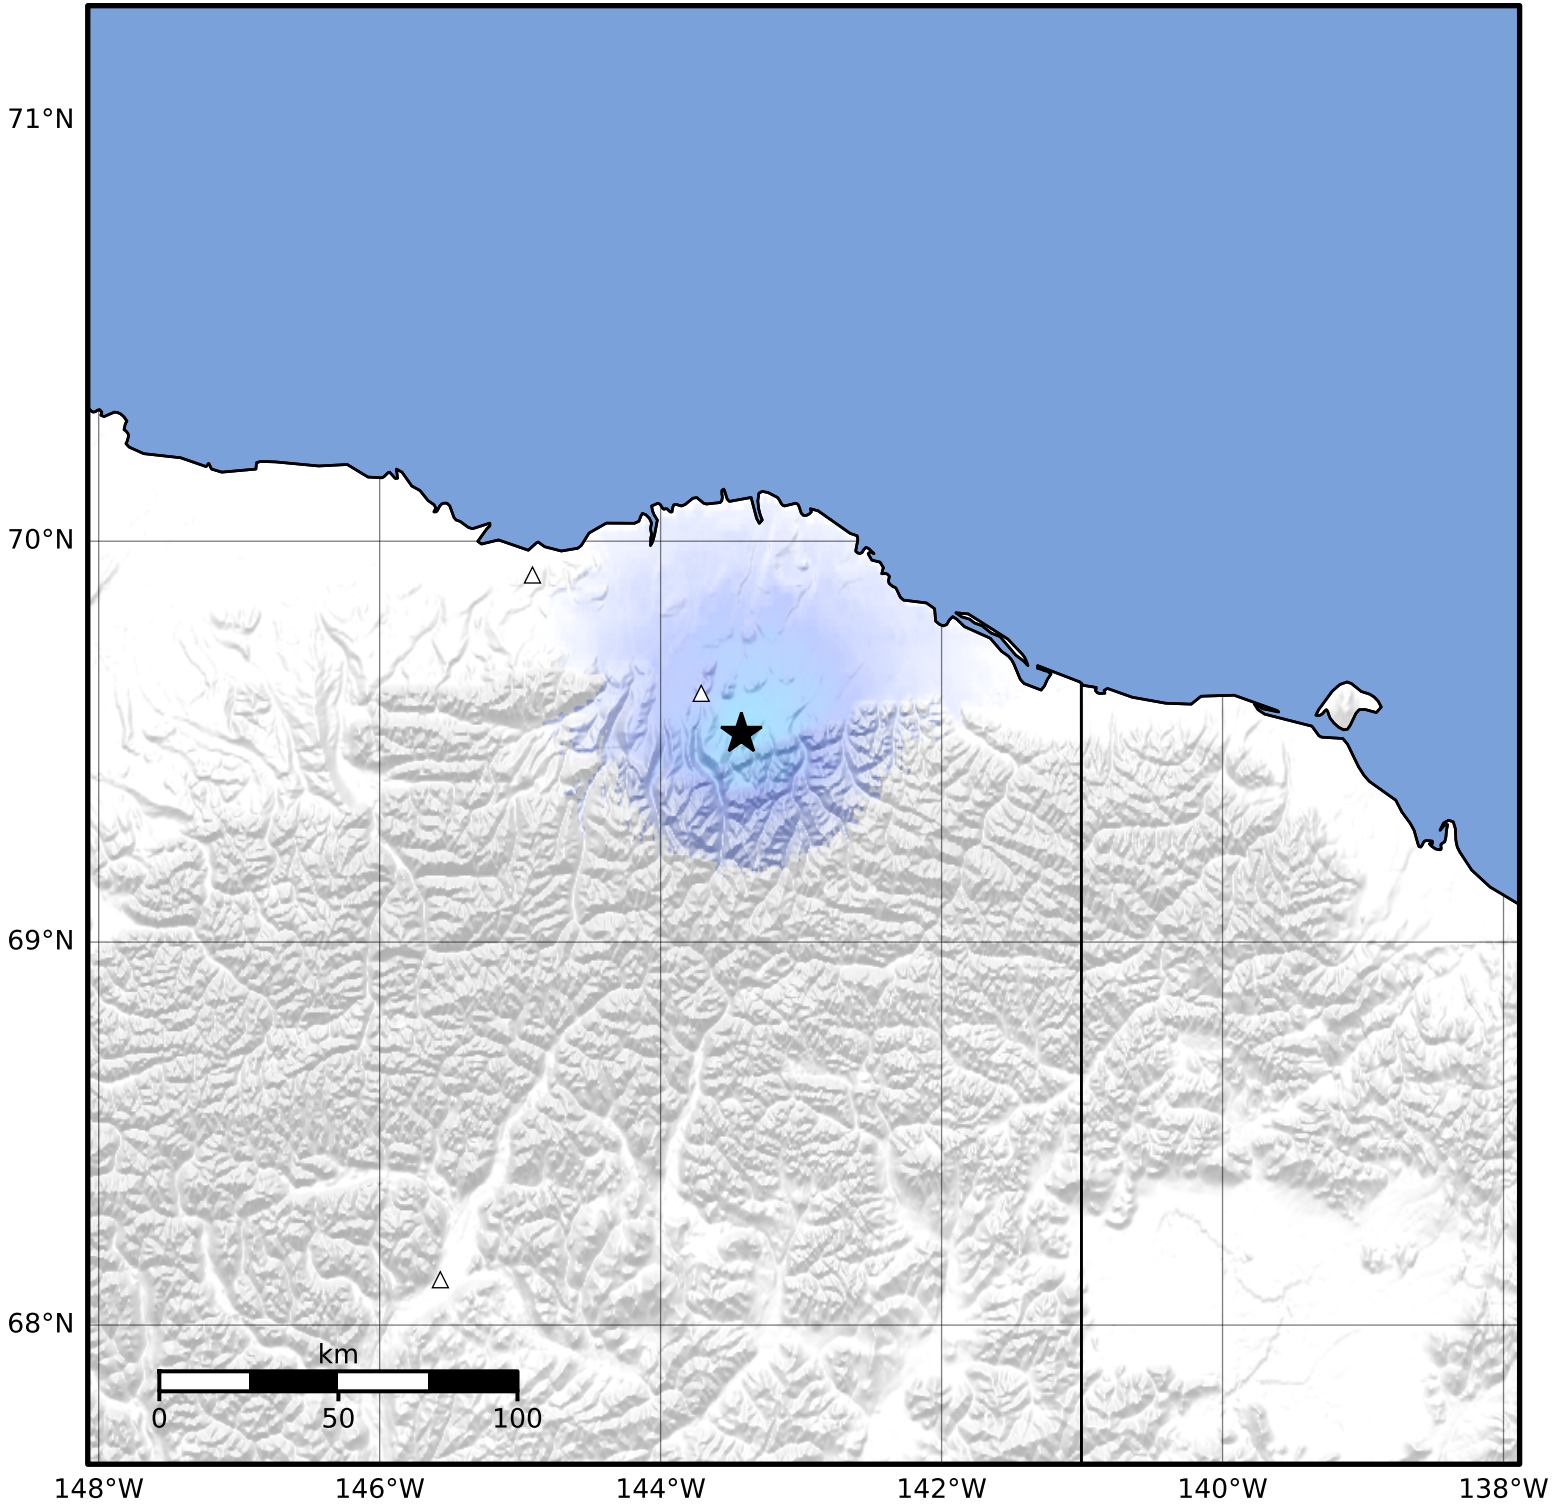

Macroseismic Intensity Map Alaska Earthquake Center
 ShakeMap: 66 km (41 miles) S of Kaktovik
 Mar 08, 2026 12:14:52 UTC M3.5 N69.53 W143.43 Depth: 14.9km ID:a2026eschkl

SHAKING	Not felt	Weak	Light	Moderate	Strong	Very strong	Severe	Violent	Extreme
DAMAGE	None	None	None	Very light	Light	Moderate	Moderate/heavy	Heavy	Very heavy
PGA(%g)	<0.0464	0.297	2.76	6.2	11.5	21.5	40.1	74.7	>139
PGV(cm/s)	<0.0215	0.135	1.41	4.65	9.64	20	41.4	85.8	>178
INTENSITY	I	II-III	IV	V	VI	VII	VIII	IX	X+

Scale based on Worden et al. (2012)

Version 4: Processed 2026-03-08T16:42:53Z

△ Seismic Instrument ○ Reported Intensity

★ Epicenter