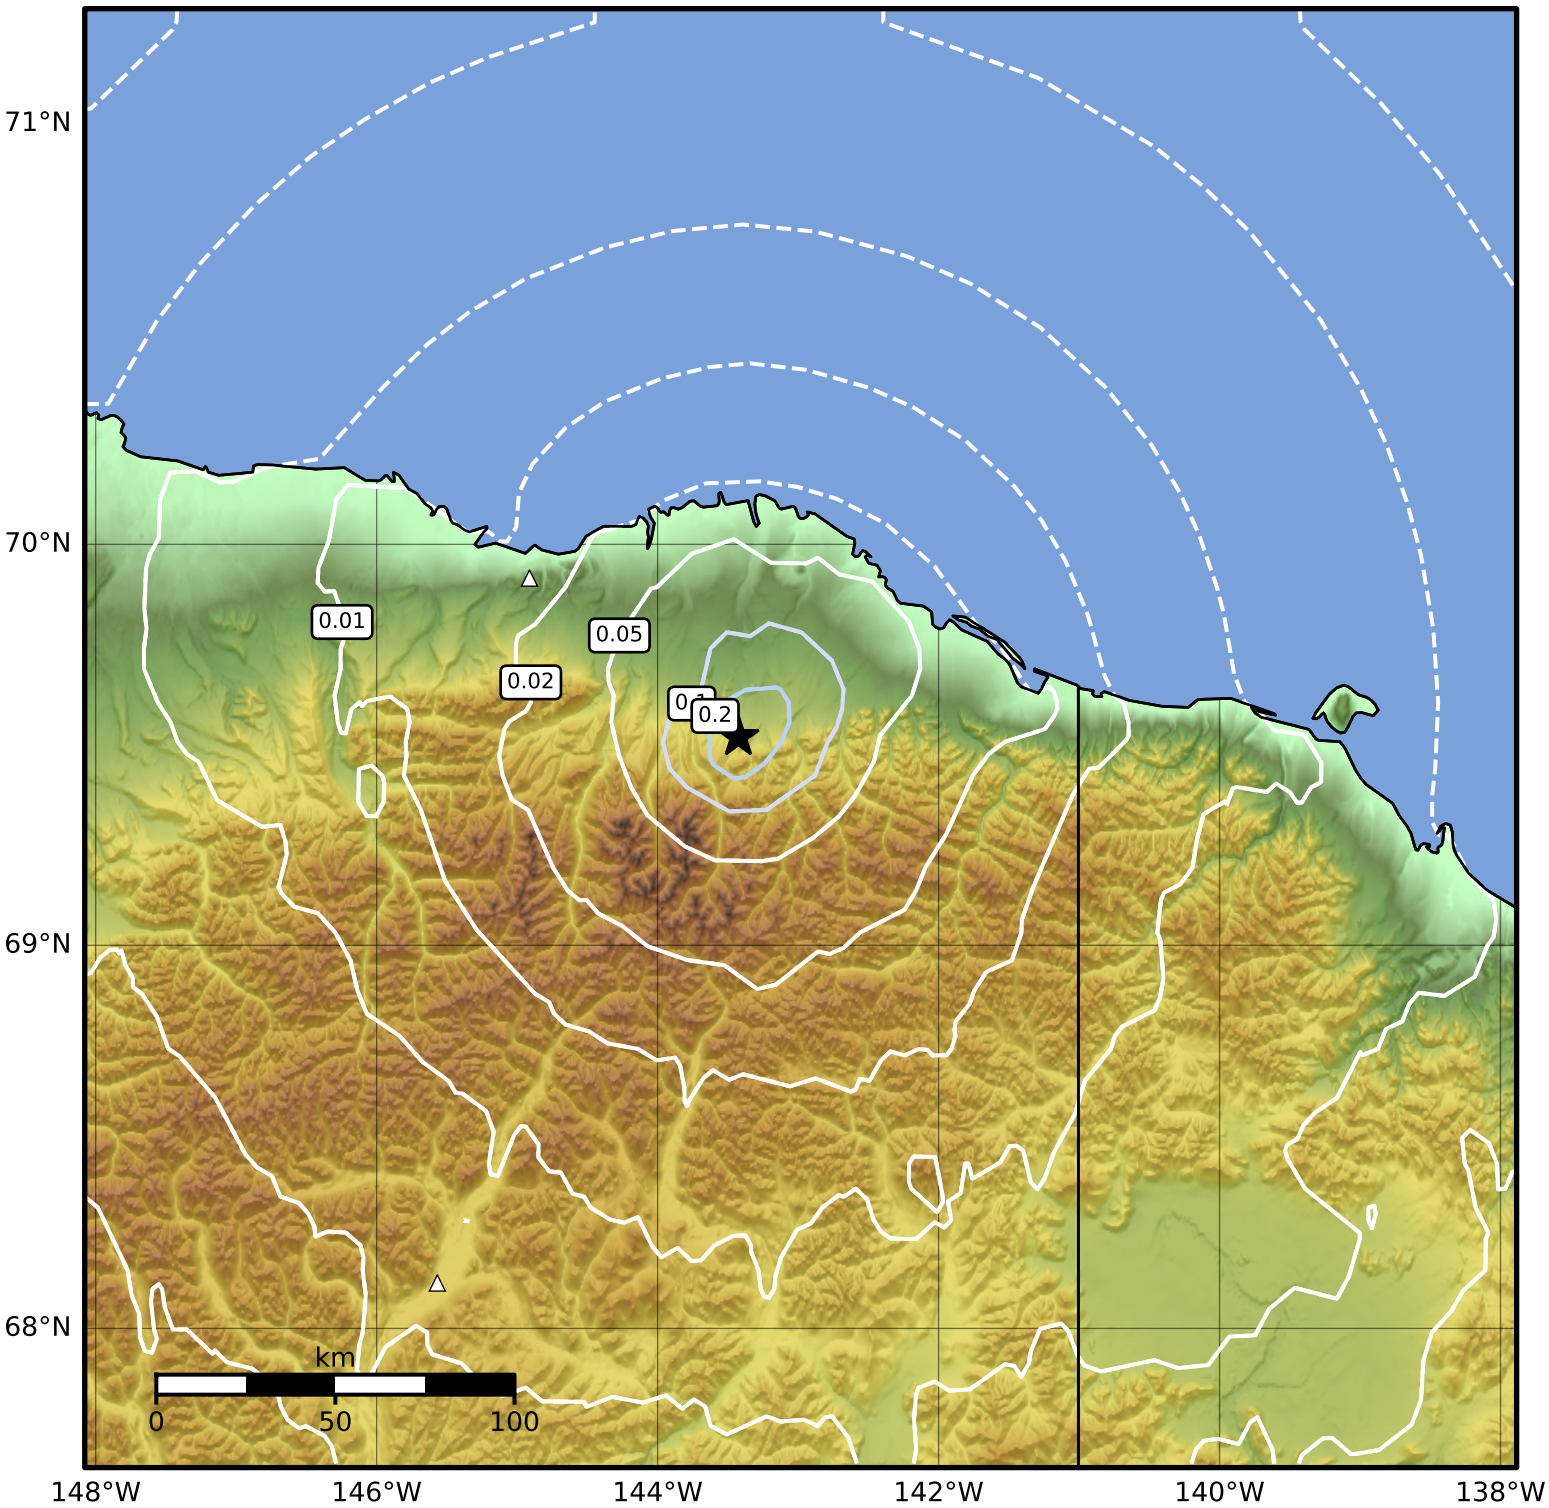

Peak Ground Acceleration Map Alaska Earthquake Center
ShakeMap: 66 km (41 miles) S of Kaktovik
Mar 08, 2026 12:14:52 UTC M3.5 N69.53 W143.43 Depth: 14.9km ID:a2026eschkl

PGA (%g)	0.1	0.2	0.5	1	2	5	10	20	50	100	200
----------	-----	-----	-----	---	---	---	----	----	----	-----	-----

Scale based on Worden et al. (2012)

Version 4: Processed 2026-03-08T16:42:53Z

△ Seismic Instrument ○ Reported Intensity

★ Epicenter