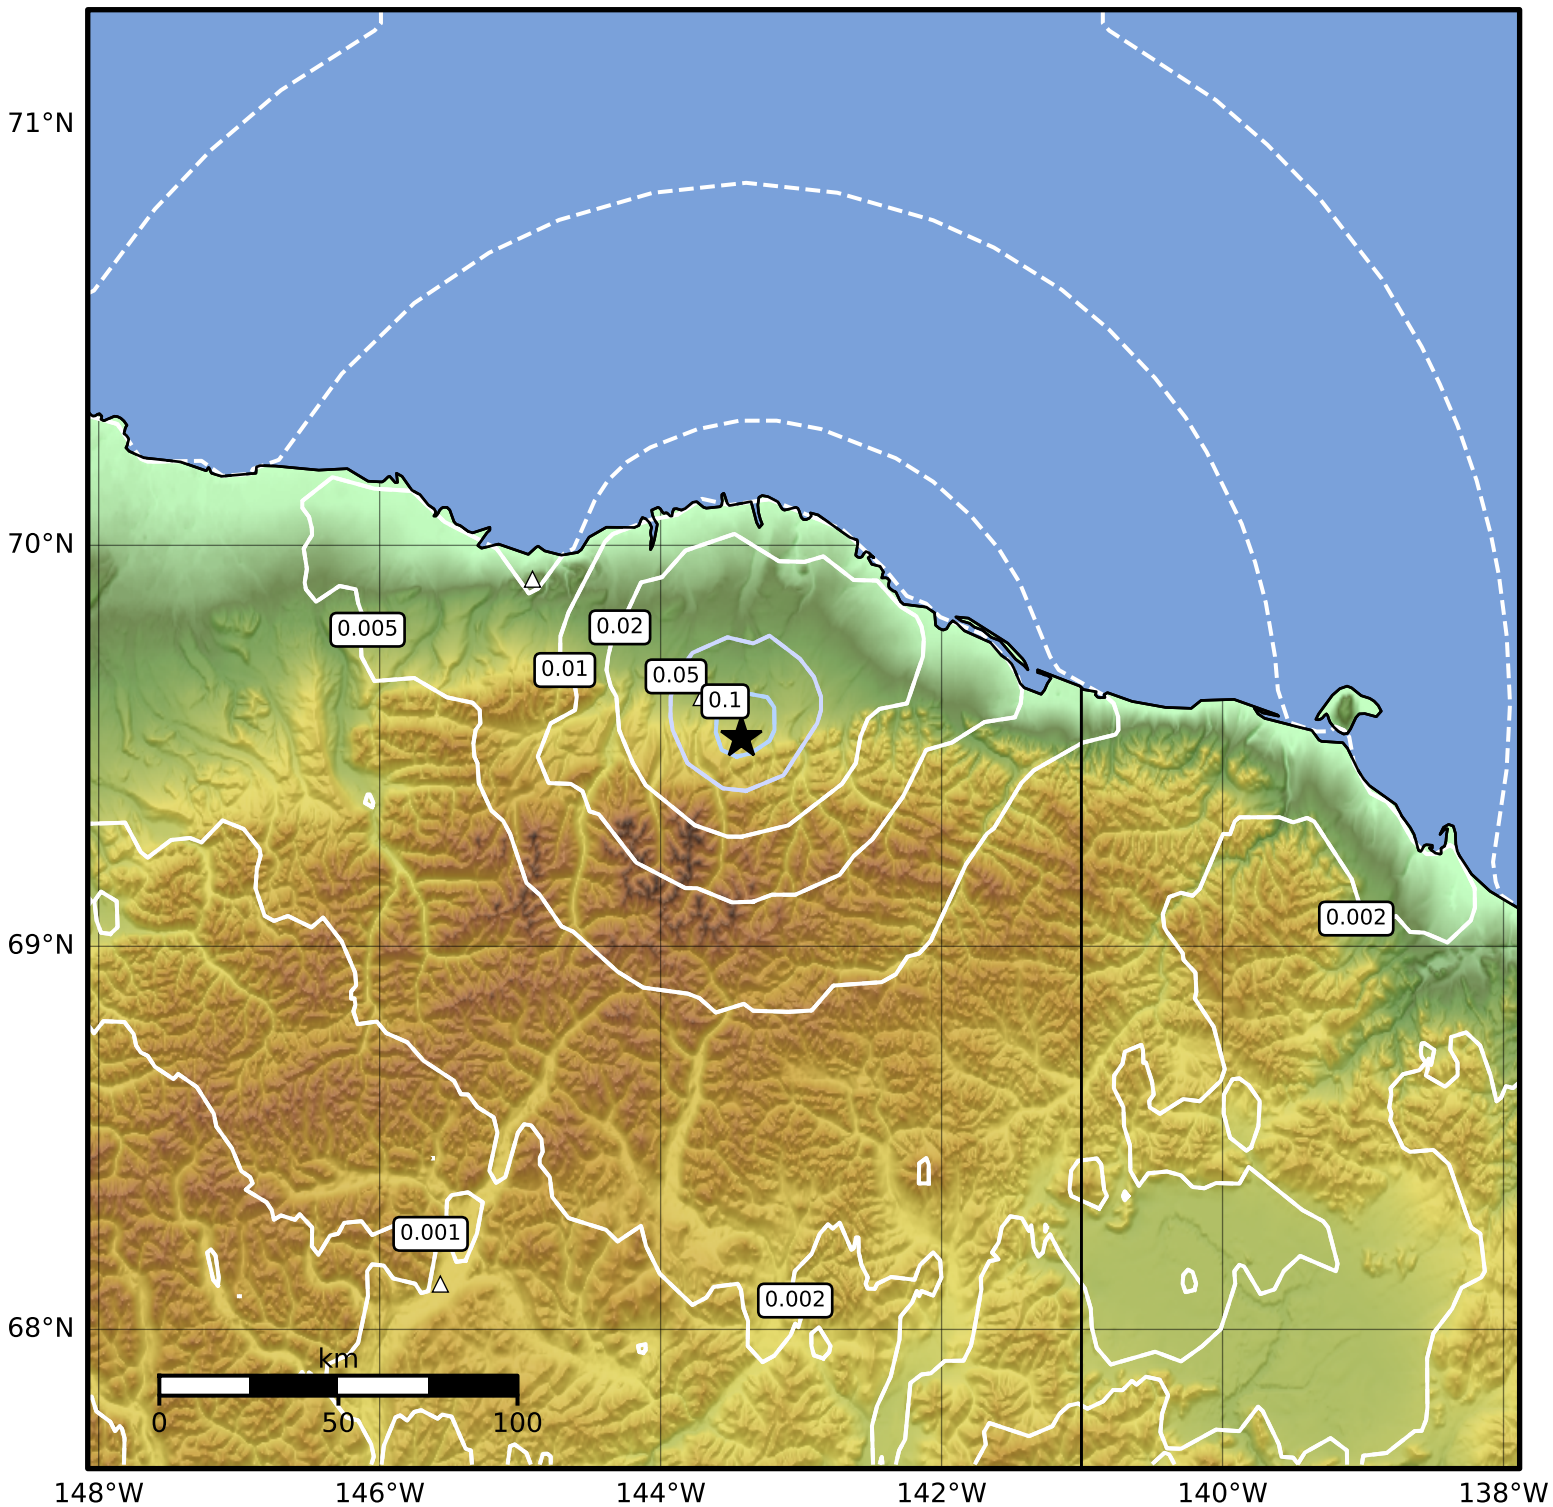

Peak Ground Velocity Map Alaska Earthquake Center
ShakeMap: 66 km (41 miles) S of Kaktovik
Mar 08, 2026 12:14:52 UTC M3.5 N69.53 W143.43 Depth: 14.9km ID:a2026eschkl

Scale based on Worden et al. (2012)

Version 4: Processed 2026-03-08T16:42:53Z

△ Seismic Instrument ○ Reported Intensity

★ Epicenter