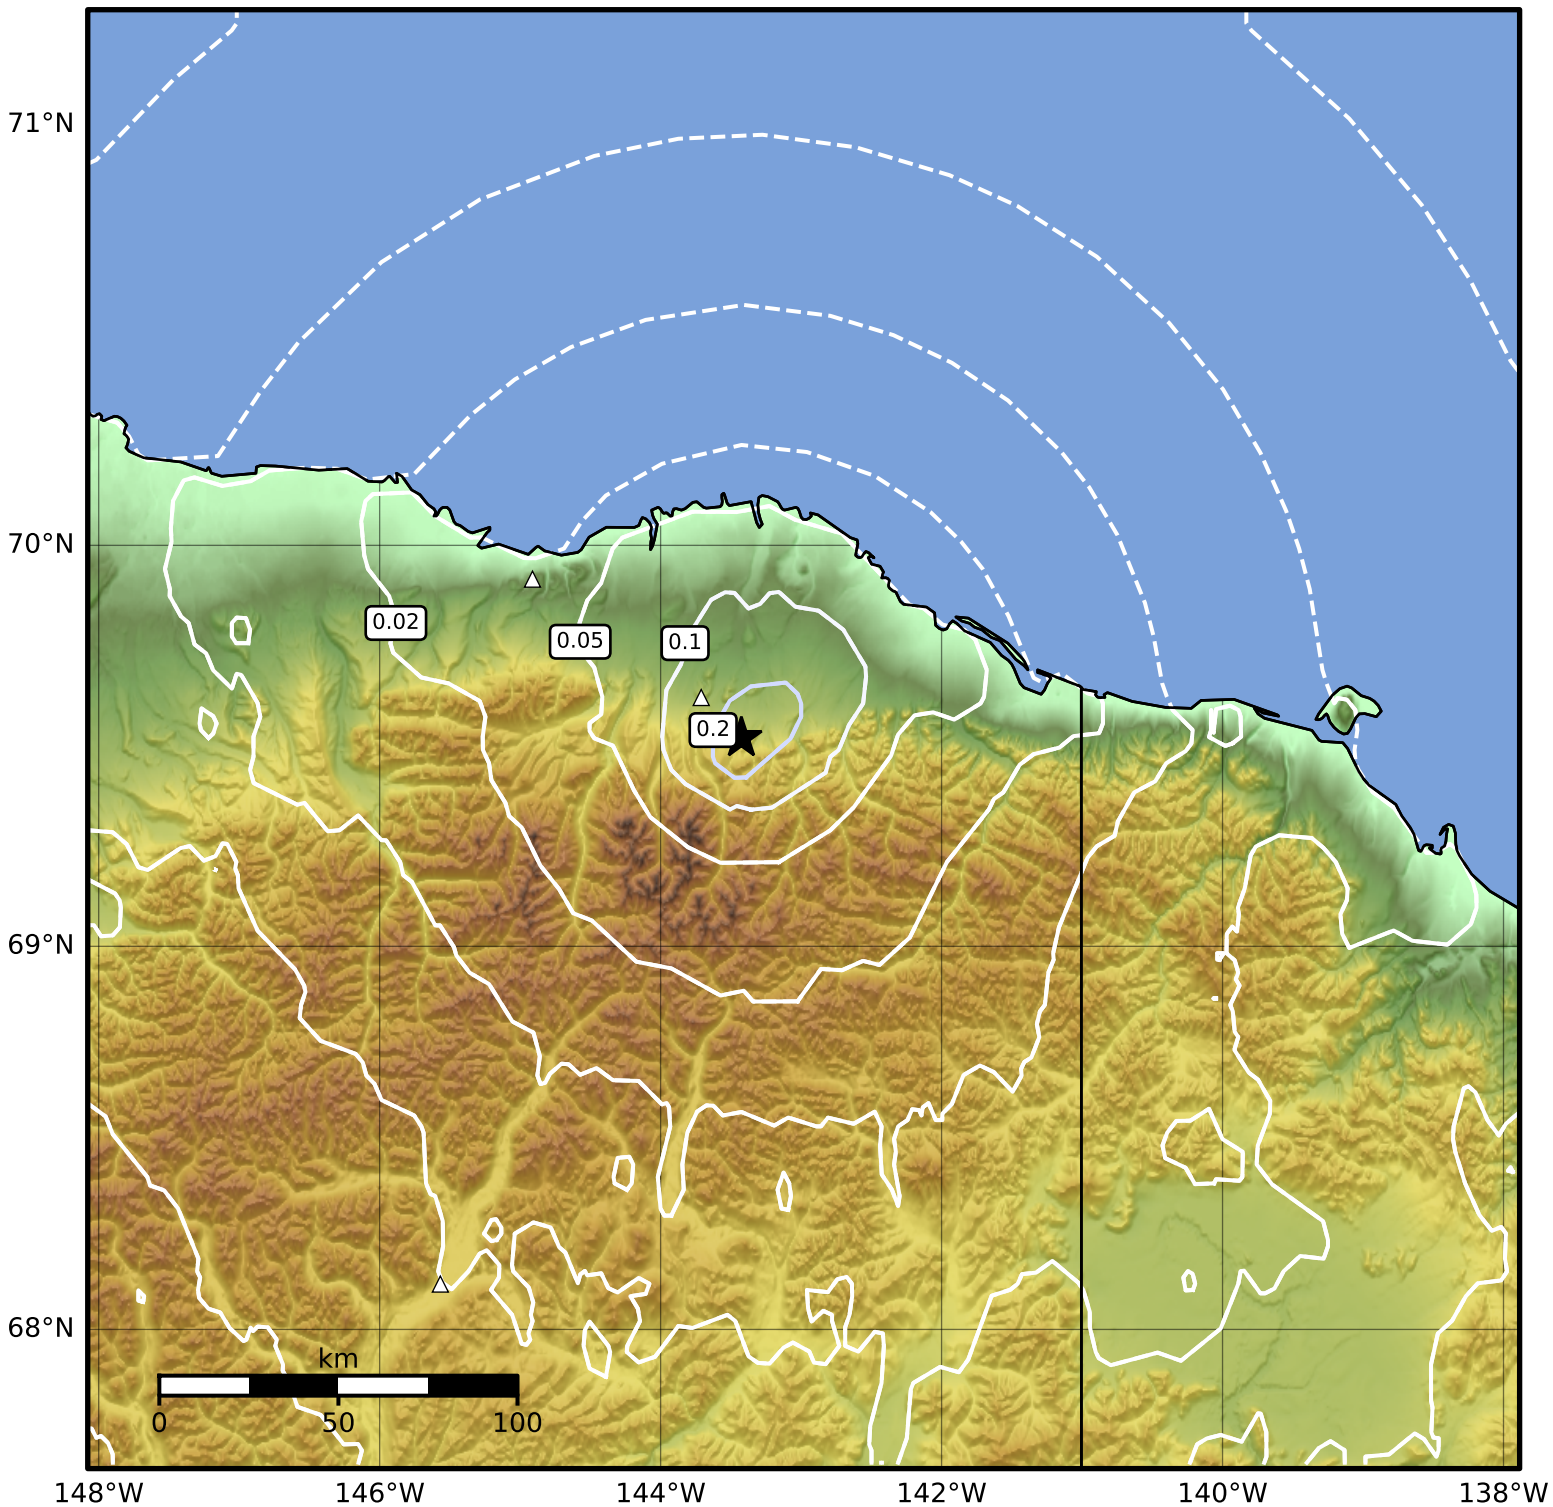

0.3 Second Peak Spectral Acceleration Map Alaska Earthquake Center
ShakeMap: 66 km (41 miles) S of Kaktovik
Mar 08, 2026 12:14:52 UTC M3.5 N69.53 W143.43 Depth: 14.9km ID:a2026eschkl

SA(0.3) (%g)	0.1	0.2	0.5	1	2	5	10	20	50	100	200
--------------	-----	-----	-----	---	---	---	----	----	----	-----	-----

Scale based on Worden et al. (2012)

Version 4: Processed 2026-03-08T16:42:53Z

△ Seismic Instrument ○ Reported Intensity

★ Epicenter