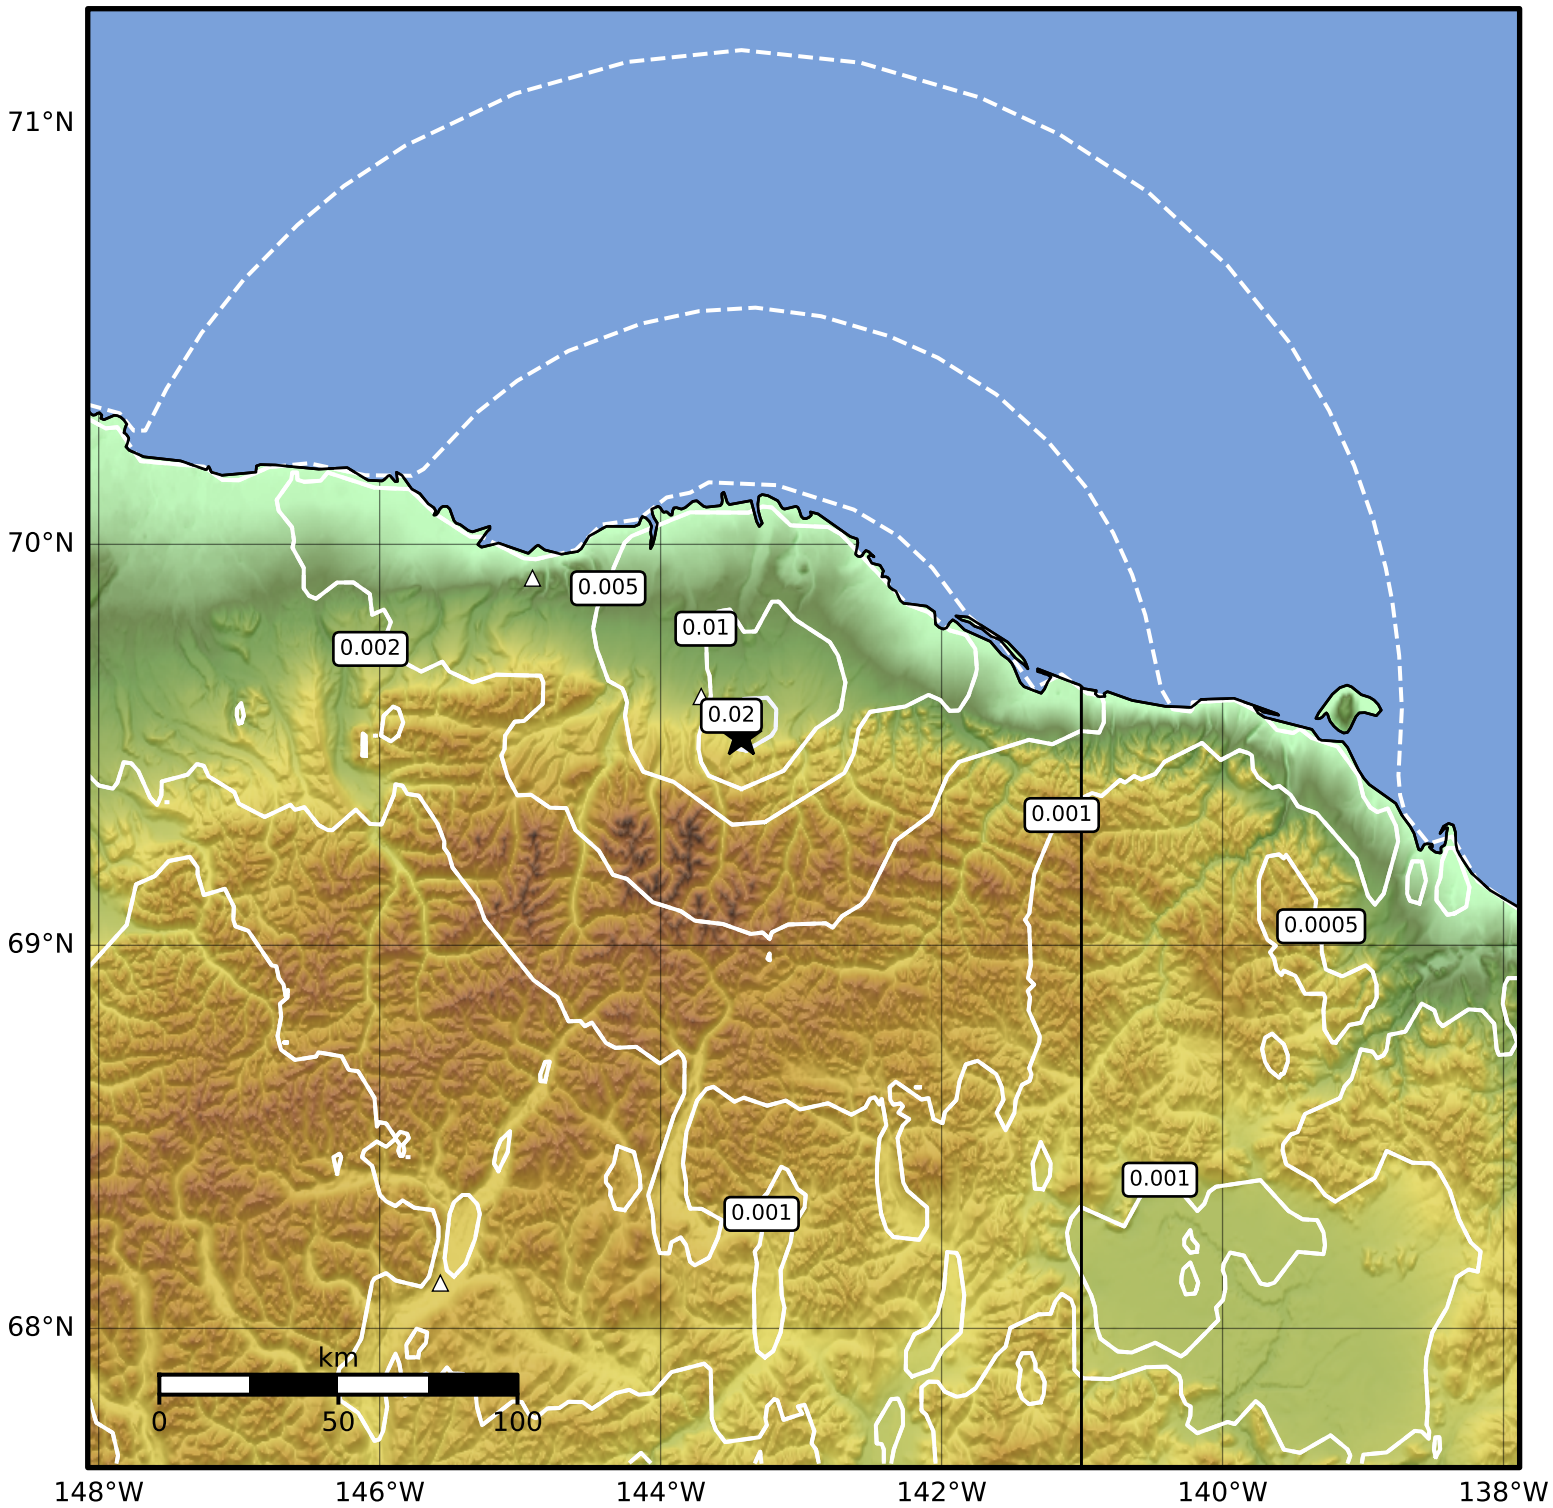

1.0 Second Peak Spectral Acceleration Map Alaska Earthquake Center
ShakeMap: 66 km (41 miles) S of Kaktovik
Mar 08, 2026 12:14:52 UTC M3.5 N69.53 W143.43 Depth: 14.9km ID:a2026eschkl

Scale based on Worden et al. (2012)

Version 4: Processed 2026-03-08T16:42:53Z

△ Seismic Instrument ○ Reported Intensity

★ Epicenter