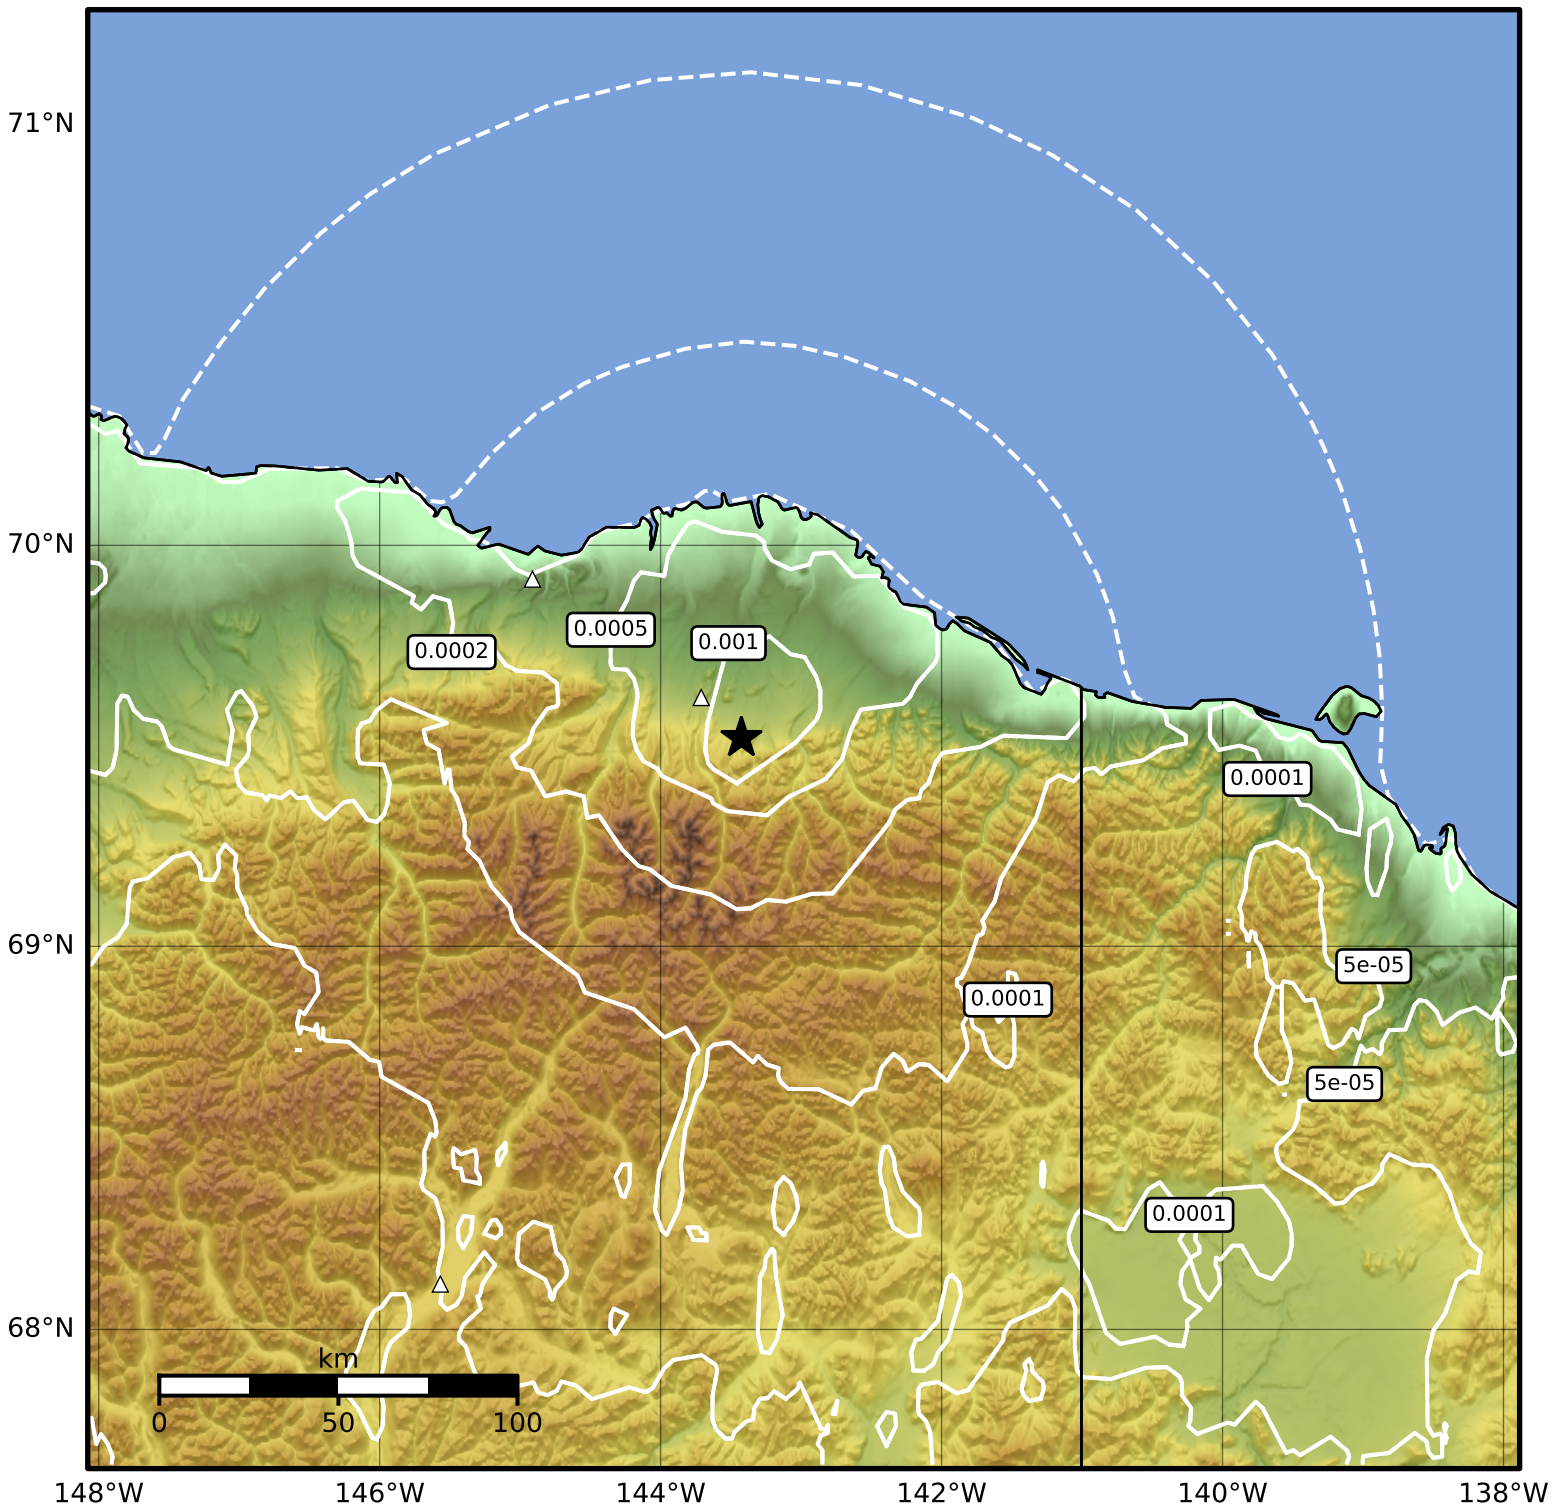

3.0 Second Peak Spectral Acceleration Map Alaska Earthquake Center
ShakeMap: 66 km (41 miles) S of Kaktovik
Mar 08, 2026 12:14:52 UTC M3.5 N69.53 W143.43 Depth: 14.9km ID:a2026eschkl

Scale based on Worden et al. (2012)

Version 4: Processed 2026-03-08T16:42:53Z

△ Seismic Instrument ○ Reported Intensity

★ Epicenter