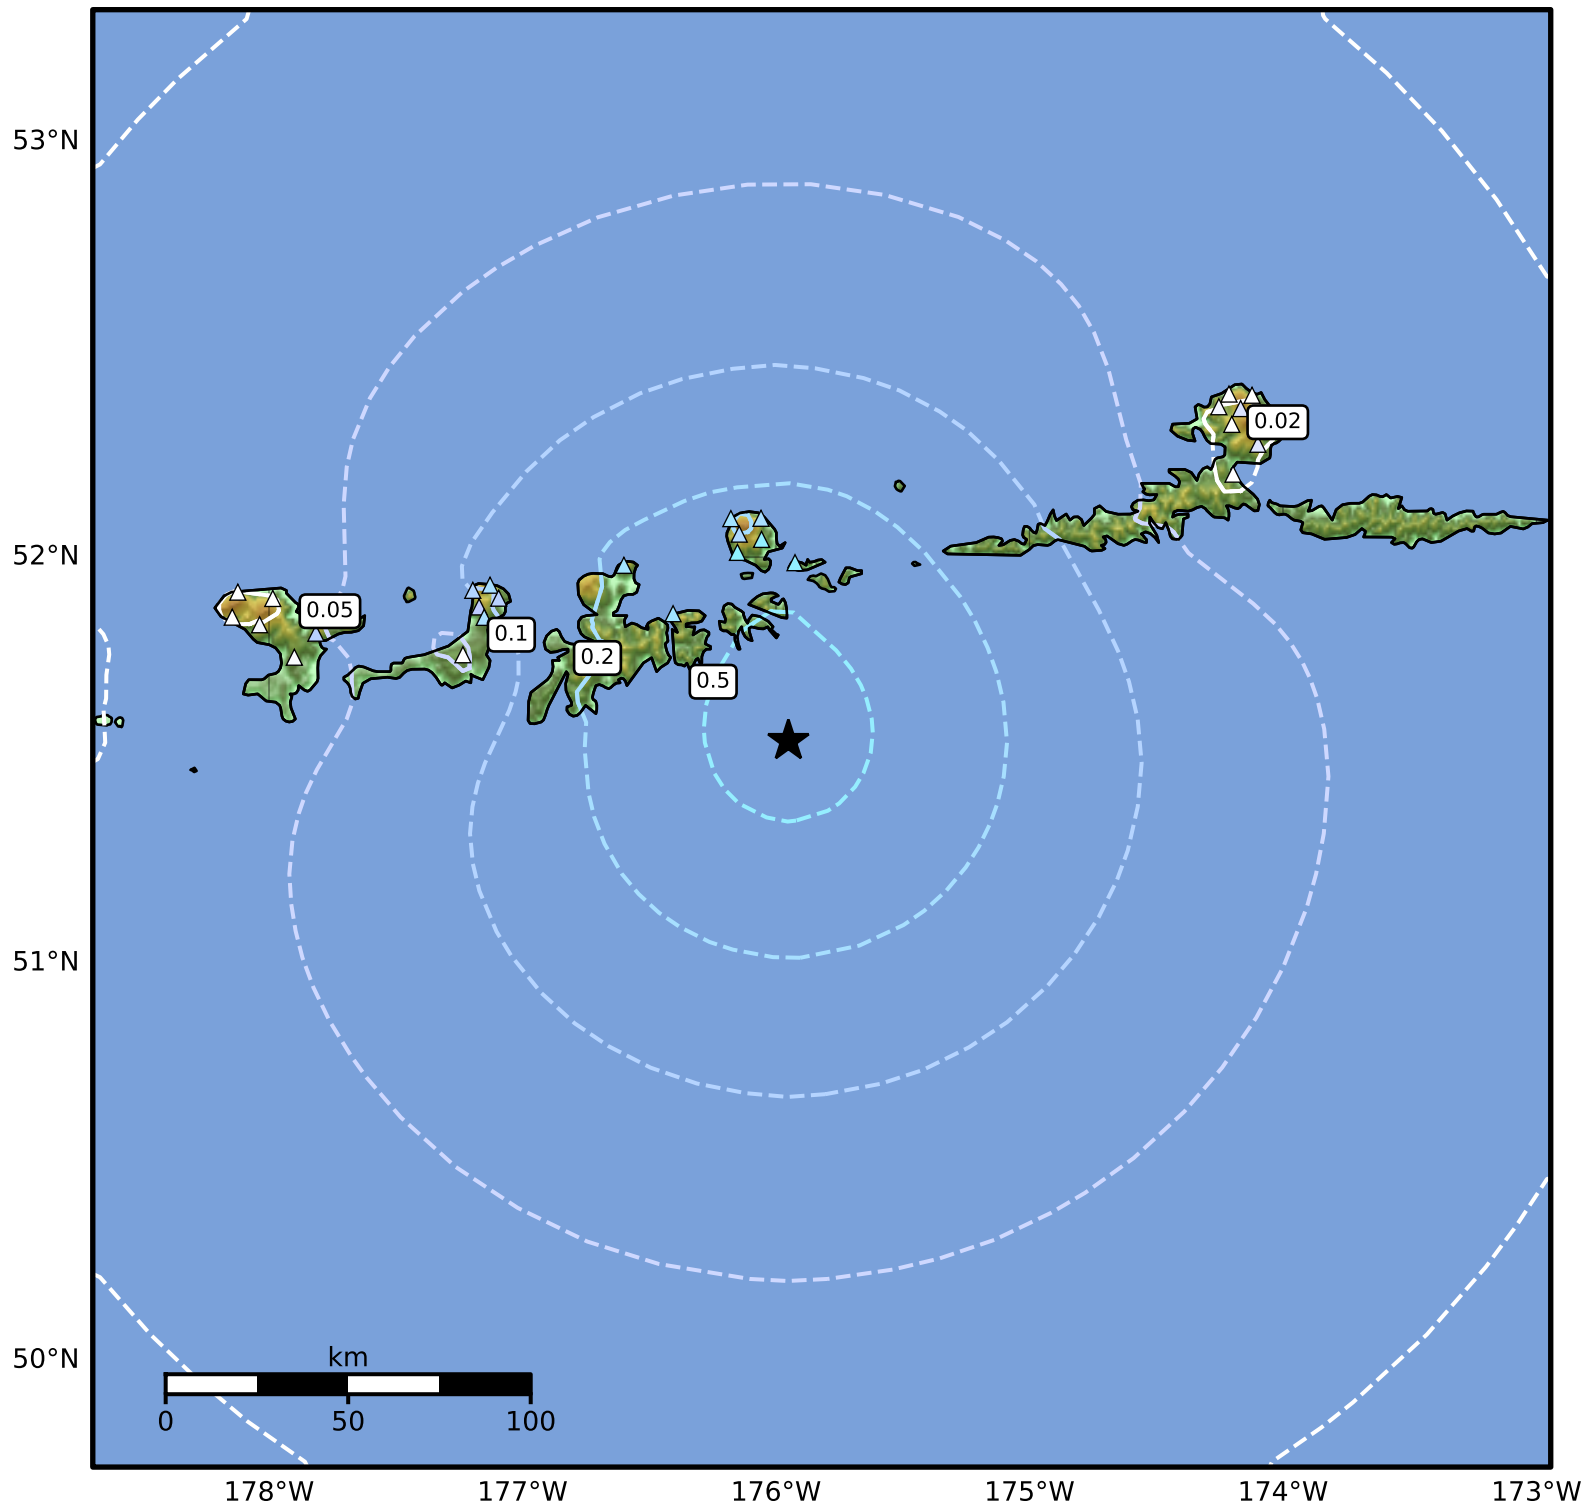

Peak Ground Velocity Map Alaska Earthquake Center
ShakeMap: 58 km (36 miles) SE of Adak
Mar 11, 2026 12:31:42 UTC M4.5 N51.55 W175.95 Depth: 28.5km ID:a2026exqamc

Scale based on Worden et al. (2012)

△ Seismic Instrument ○ Reported Intensity

★ Epicenter

Version 4: Processed 2026-03-11T19:35:18Z