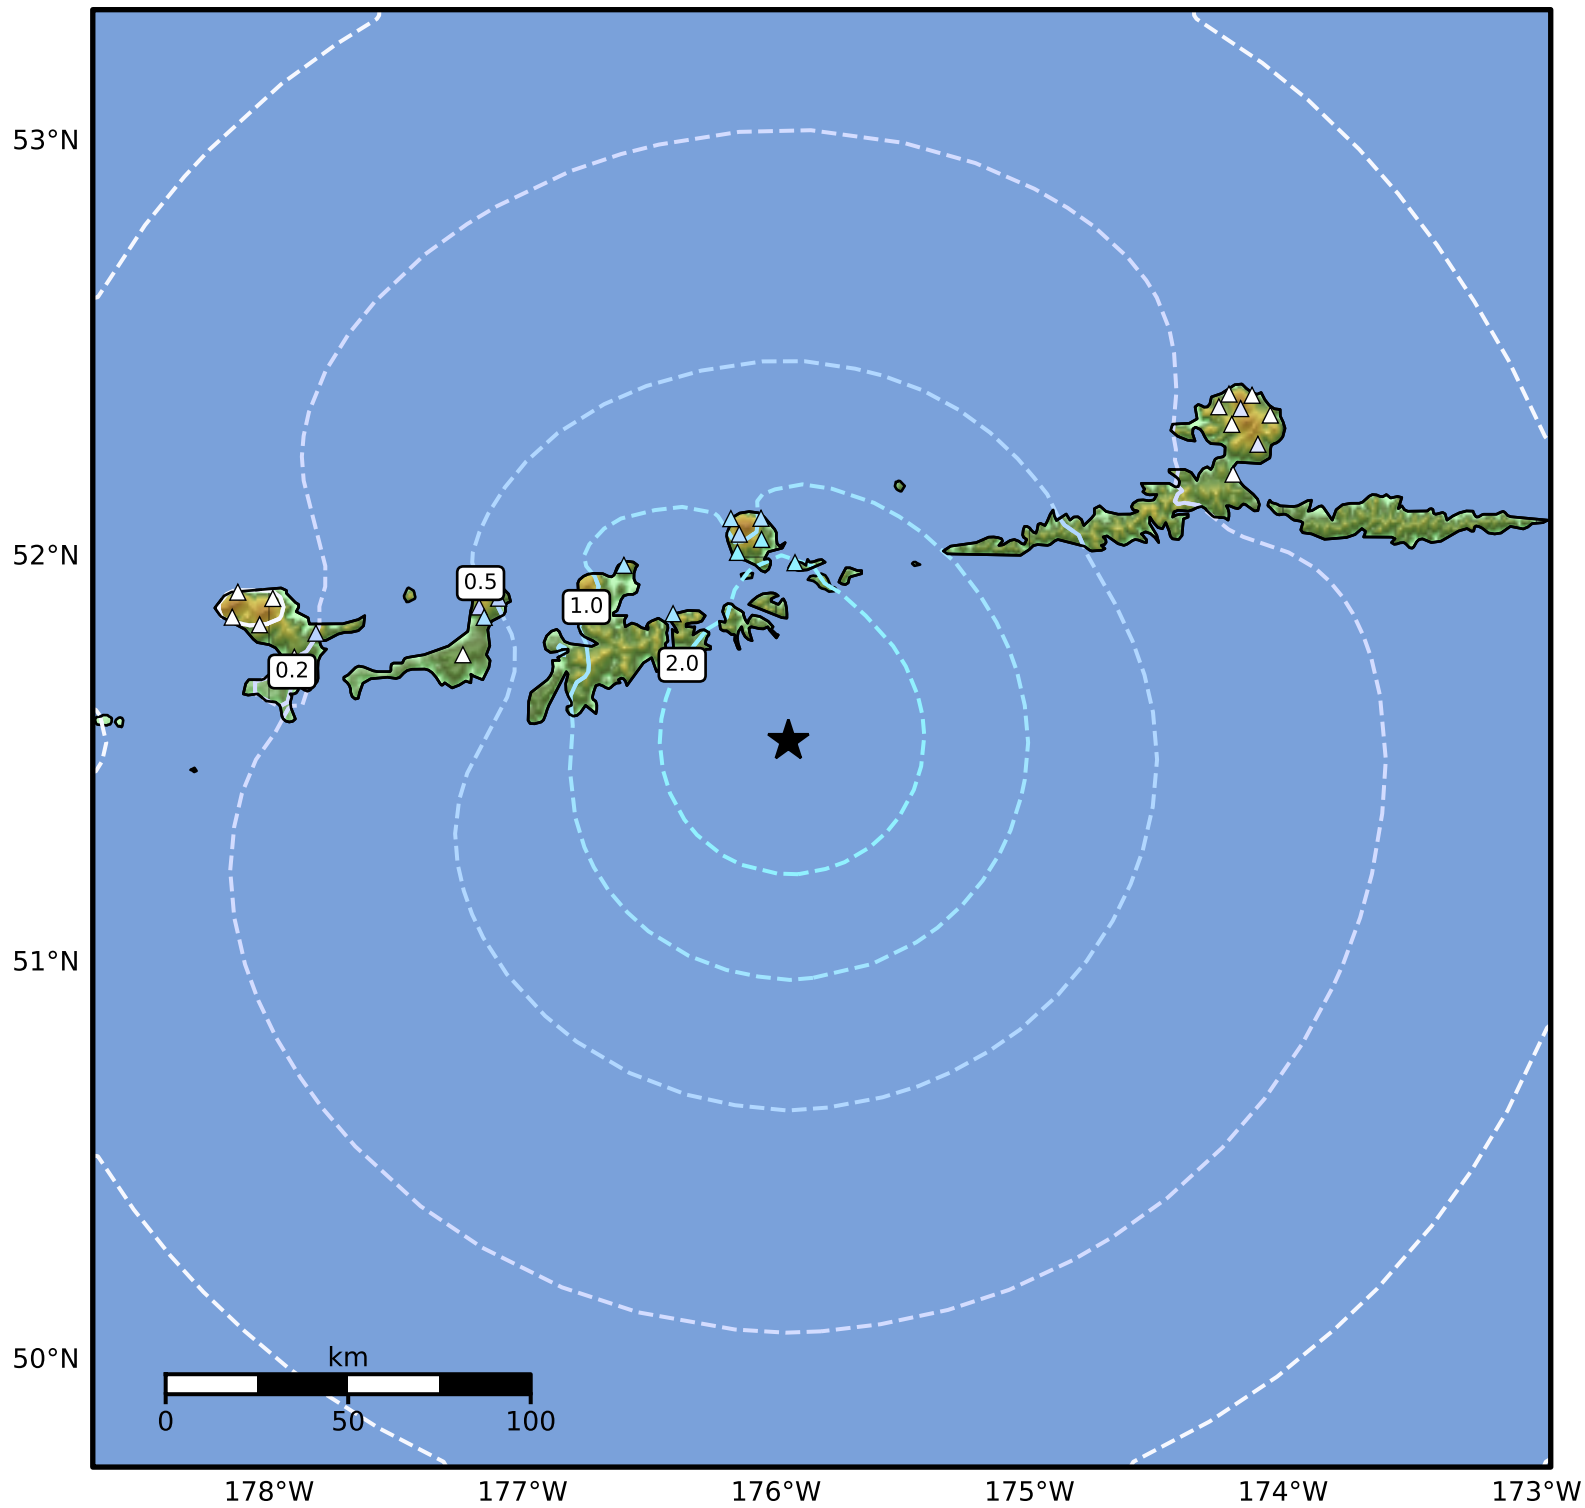

0.3 Second Peak Spectral Acceleration Map Alaska Earthquake Center
 ShakeMap: 58 km (36 miles) SE of Adak
 Mar 11, 2026 12:31:42 UTC M4.5 N51.55 W175.95 Depth: 28.5km ID:a2026exqamc

SA(0.3) (%g)	0.1	0.2	0.5	1	2	5	10	20	50	100	200
--------------	-----	-----	-----	---	---	---	----	----	----	-----	-----

Scale based on Worden et al. (2012)

Version 4: Processed 2026-03-11T19:35:18Z

△ Seismic Instrument ○ Reported Intensity

★ Epicenter