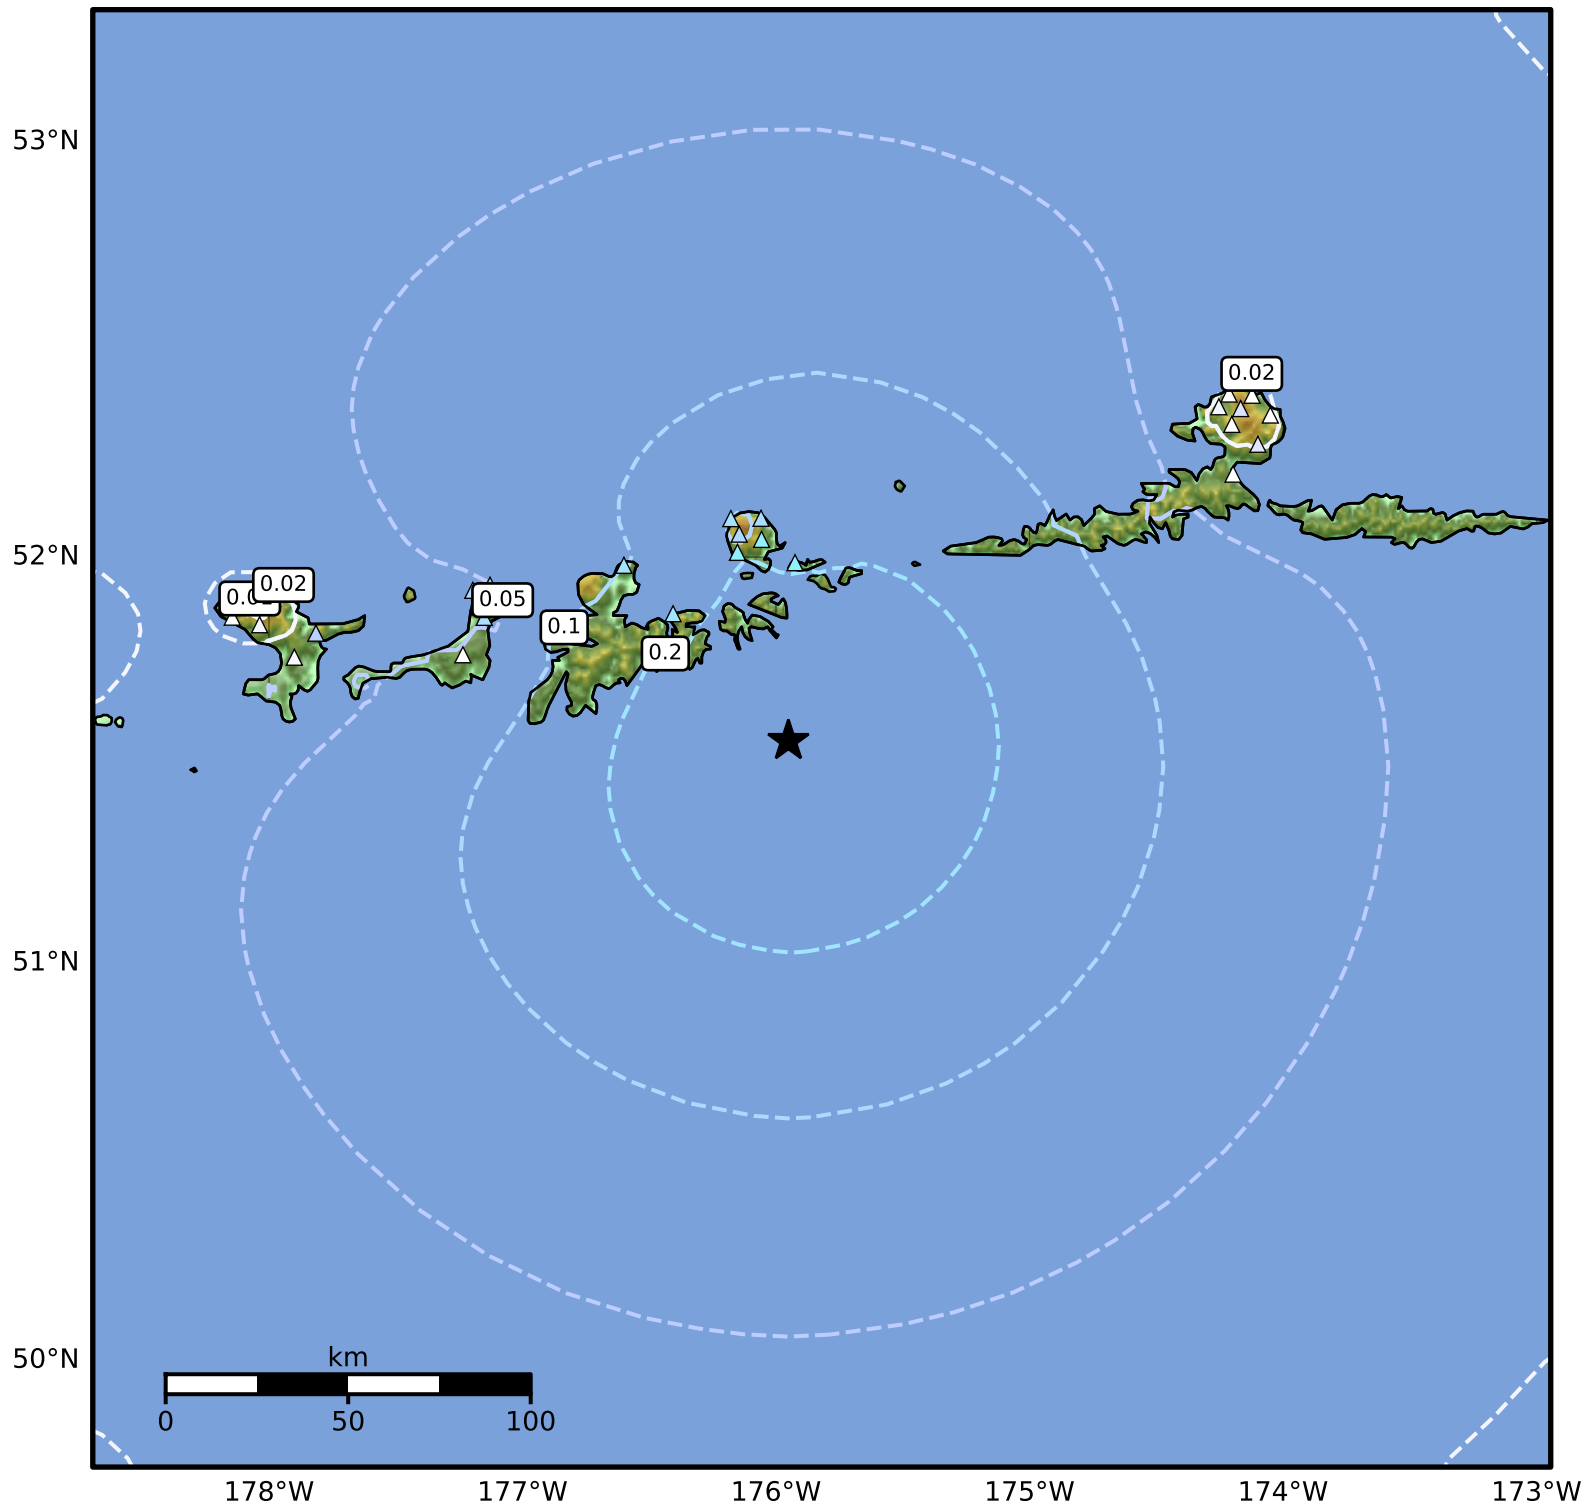

1.0 Second Peak Spectral Acceleration Map Alaska Earthquake Center
ShakeMap: 58 km (36 miles) SE of Adak
Mar 11, 2026 12:31:42 UTC M4.5 N51.55 W175.95 Depth: 28.5km ID:a2026exqamc

SA(1.0) (%g)	0.1	0.2	0.5	1	2	5	10	20	50	100	200
--------------	-----	-----	-----	---	---	---	----	----	----	-----	-----

Scale based on Worden et al. (2012)

△ Seismic Instrument ○ Reported Intensity

★ Epicenter

Version 4: Processed 2026-03-11T19:35:18Z