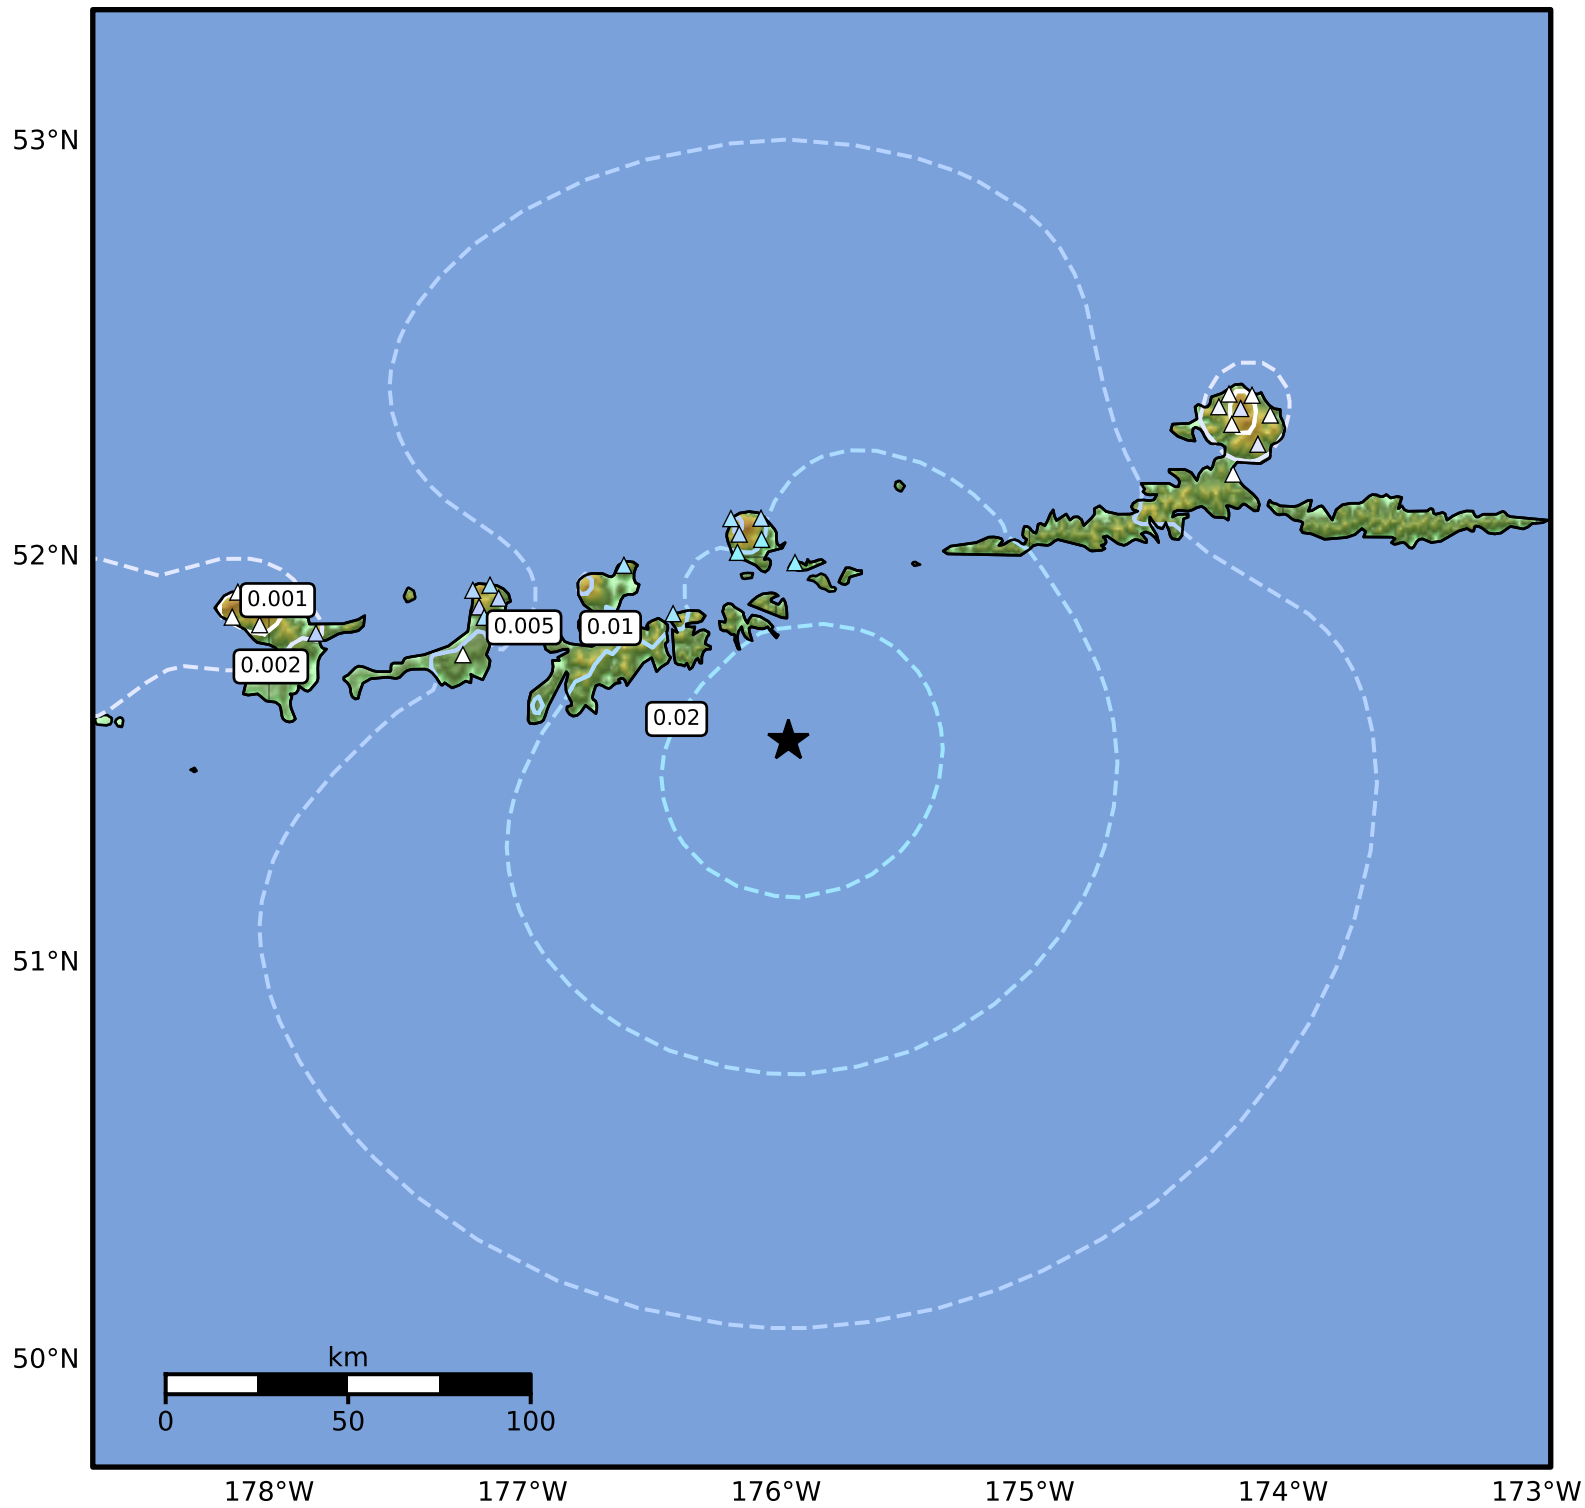

3.0 Second Peak Spectral Acceleration Map Alaska Earthquake Center  
ShakeMap: 58 km (36 miles) SE of Adak  
Mar 11, 2026 12:31:42 UTC M4.5 N51.55 W175.95 Depth: 28.5km ID:a2026exqamc

SA(3.0) (%g)	0.1	0.2	0.5	1	2	5	10	20	50

Scale based on Worden et al. (2012)

△ Seismic Instrument ○ Reported Intensity

★ Epicenter

Version 4: Processed 2026-03-11T19:35:18Z