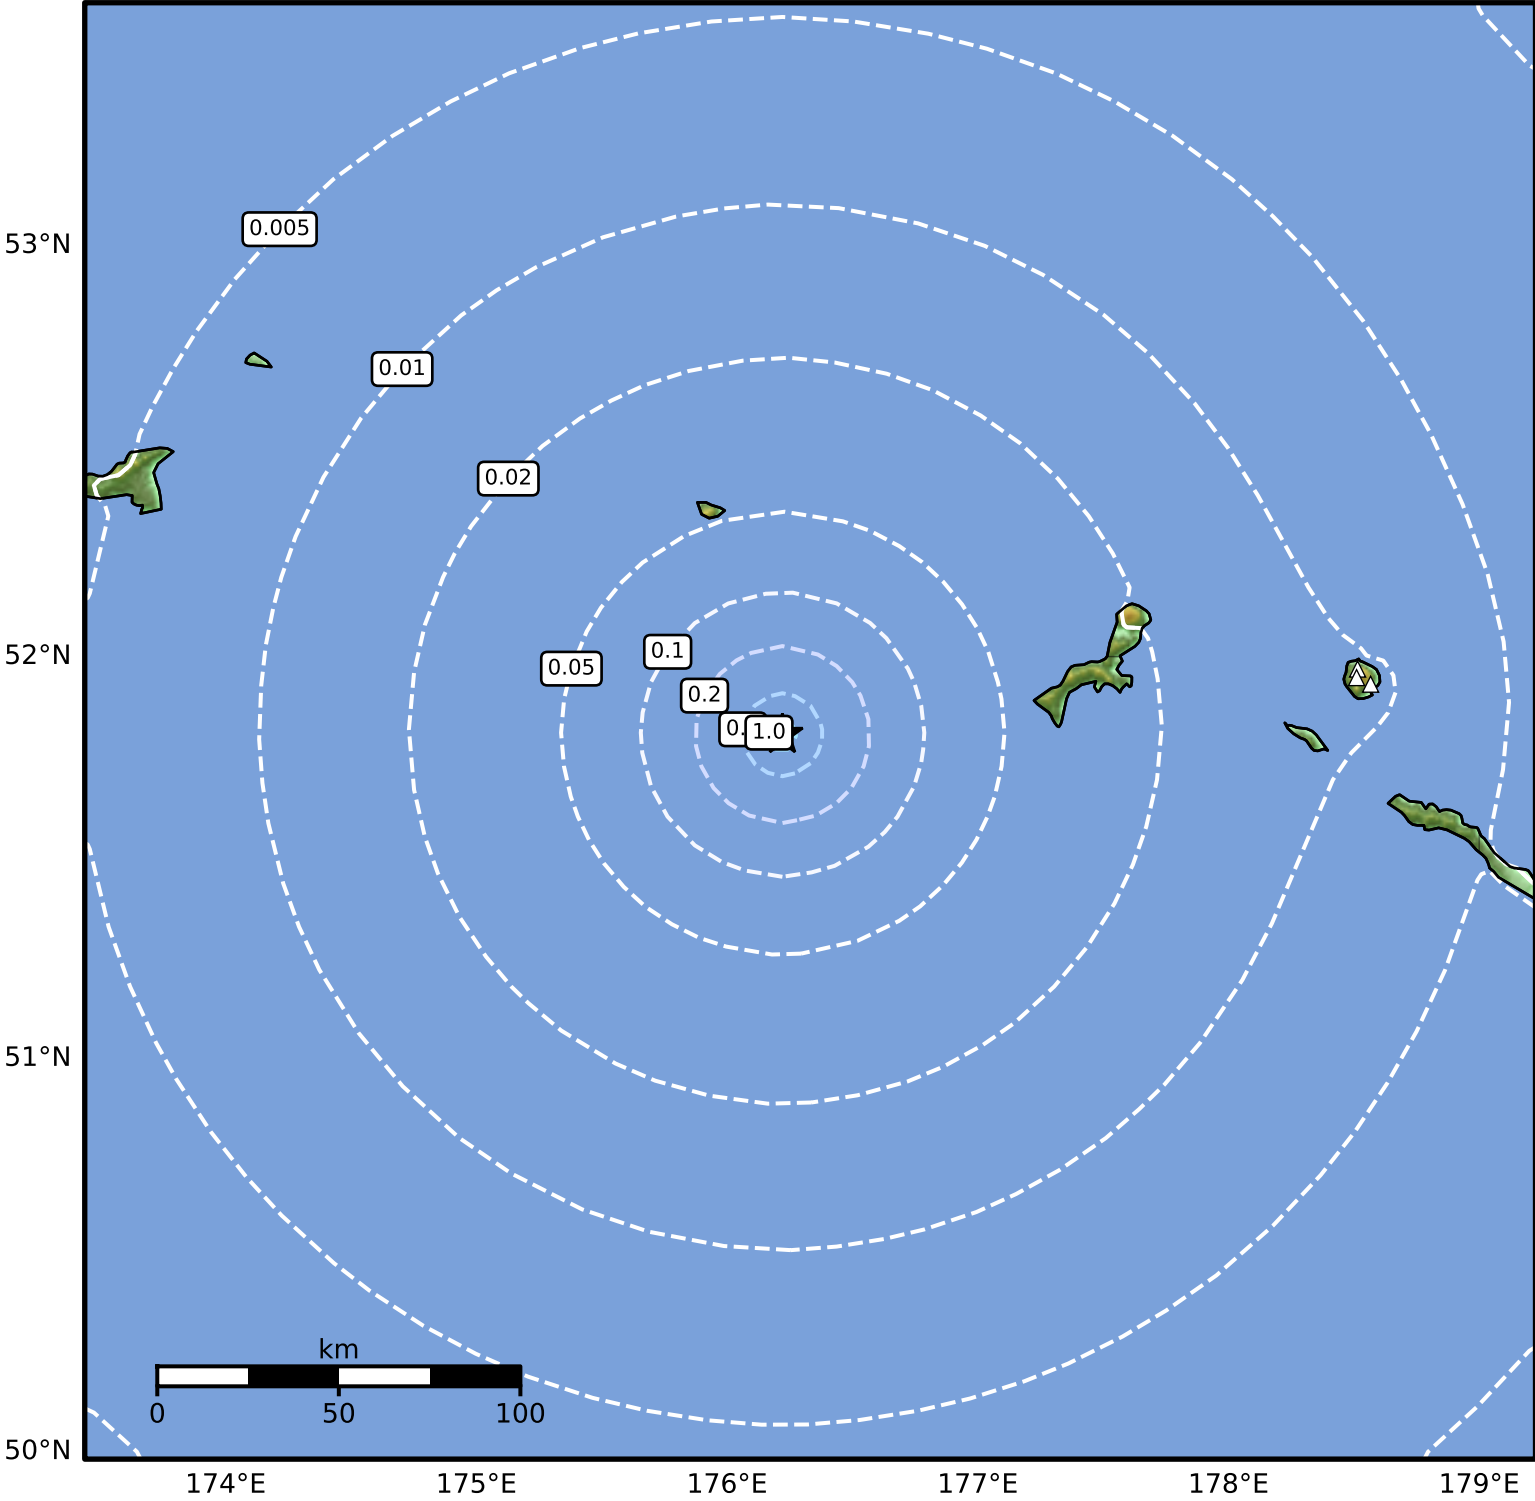

0.3 Second Peak Spectral Acceleration Map Alaska Earthquake Center
 ShakeMap: 247 km (153 miles) ESE of Attu Station
 Mar 12, 2026 18:36:53 UTC M3.5 N51.81 E176.22 Depth: 4.2km ID:a2026ezxwbr

SA(0.3) (%g)	0.1	0.2	0.5	1	2	5	10	20	50	100	200
---------------------	------------	------------	------------	----------	----------	----------	-----------	-----------	-----------	------------	------------

Scale based on Worden et al. (2012)

Version 2: Processed 2026-03-12T23:43:02Z

△ Seismic Instrument ○ Reported Intensity

★ Epicenter