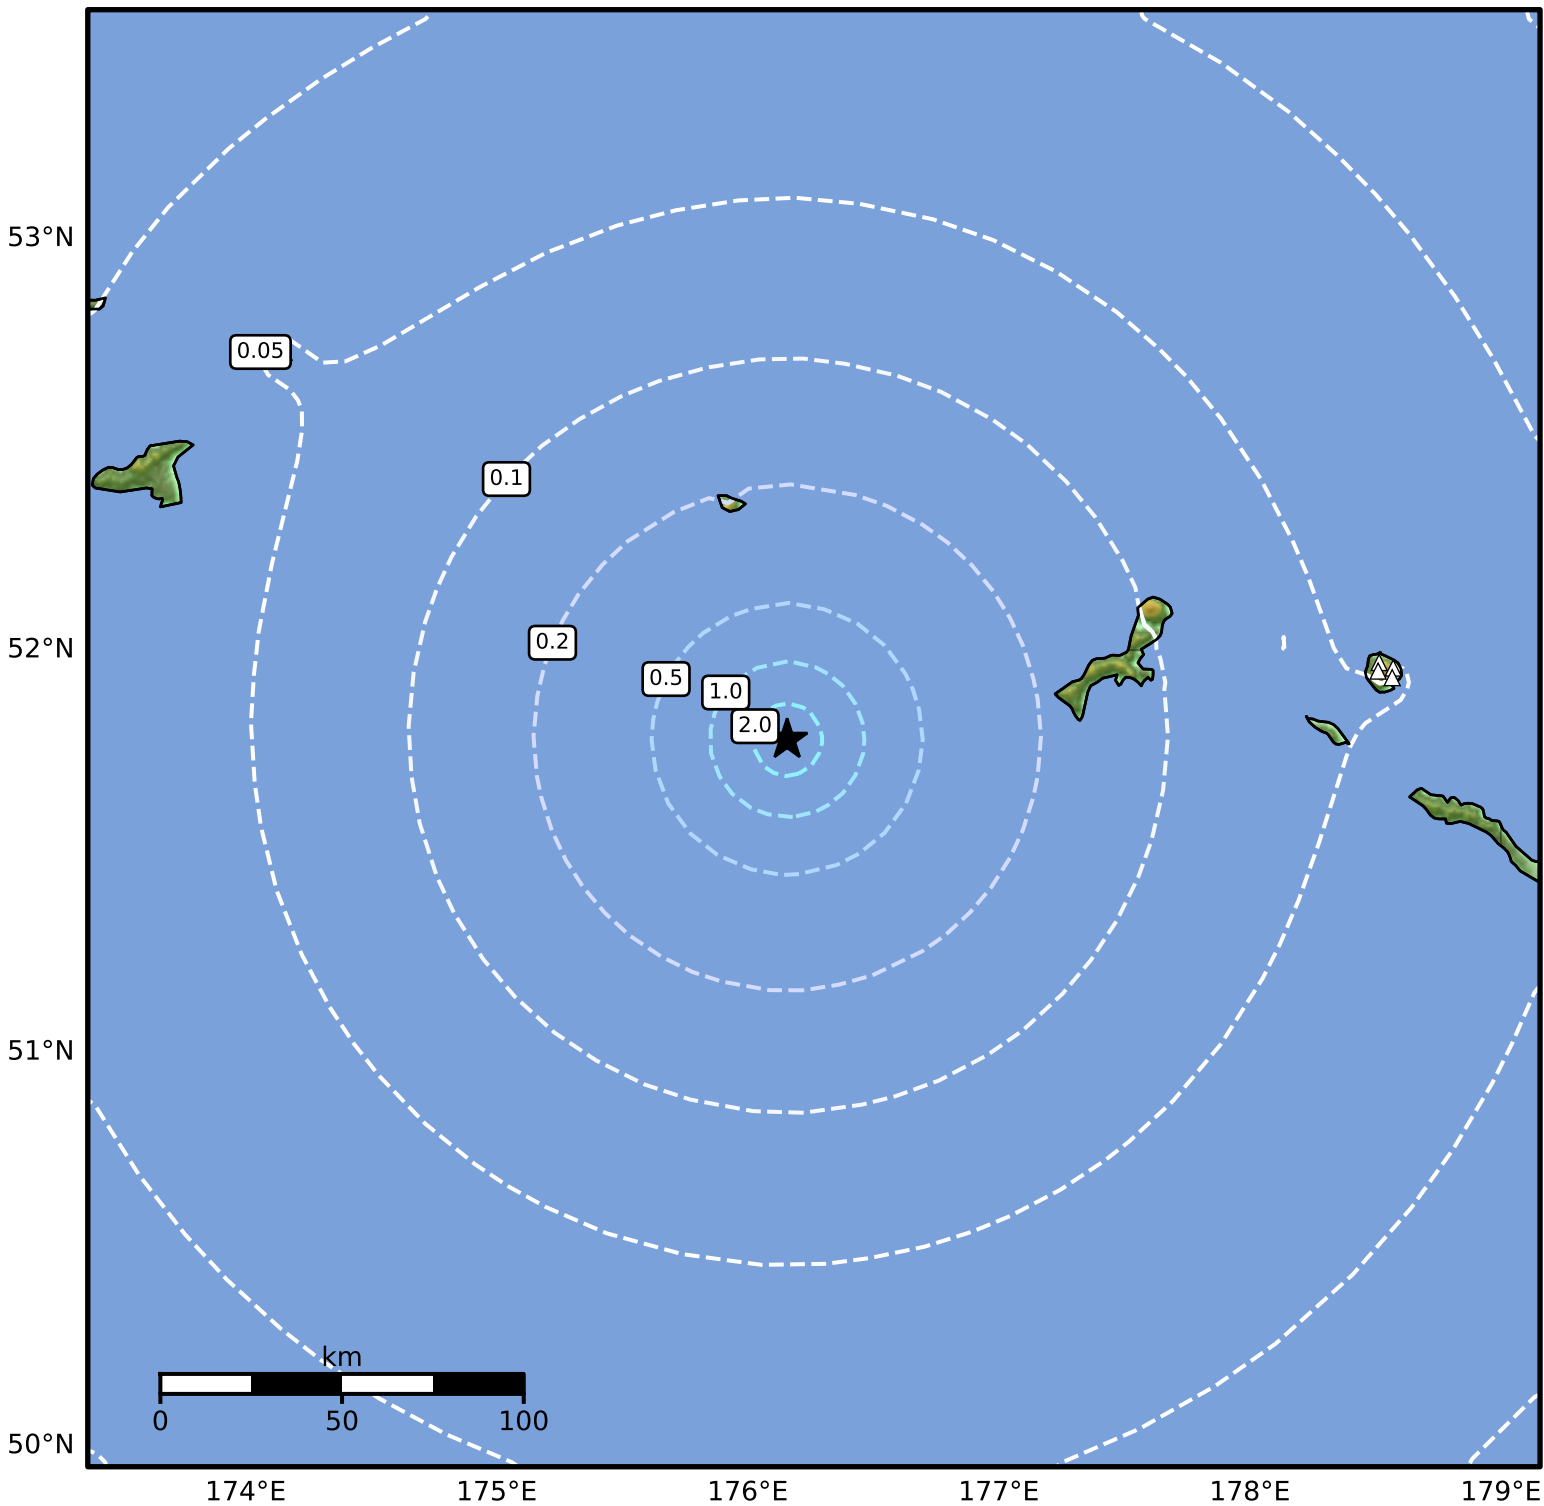

0.3 Second Peak Spectral Acceleration Map Alaska Earthquake Center
 ShakeMap: 245 km (152 miles) ESE of Attu Station
 Mar 13, 2026 21:39:22 UTC M4.1 N51.78 E176.16 Depth: 12.3km ID:a2026fbzqgm

SA(0.3) (%g)	0.1	0.2	0.5	1	2	5	10	20	50	100	200
---------------------	------------	------------	------------	----------	----------	----------	-----------	-----------	-----------	------------	------------

Scale based on Worden et al. (2012)

Version 7: Processed 2026-03-13T22:41:13Z

△ Seismic Instrument ○ Reported Intensity

★ Epicenter