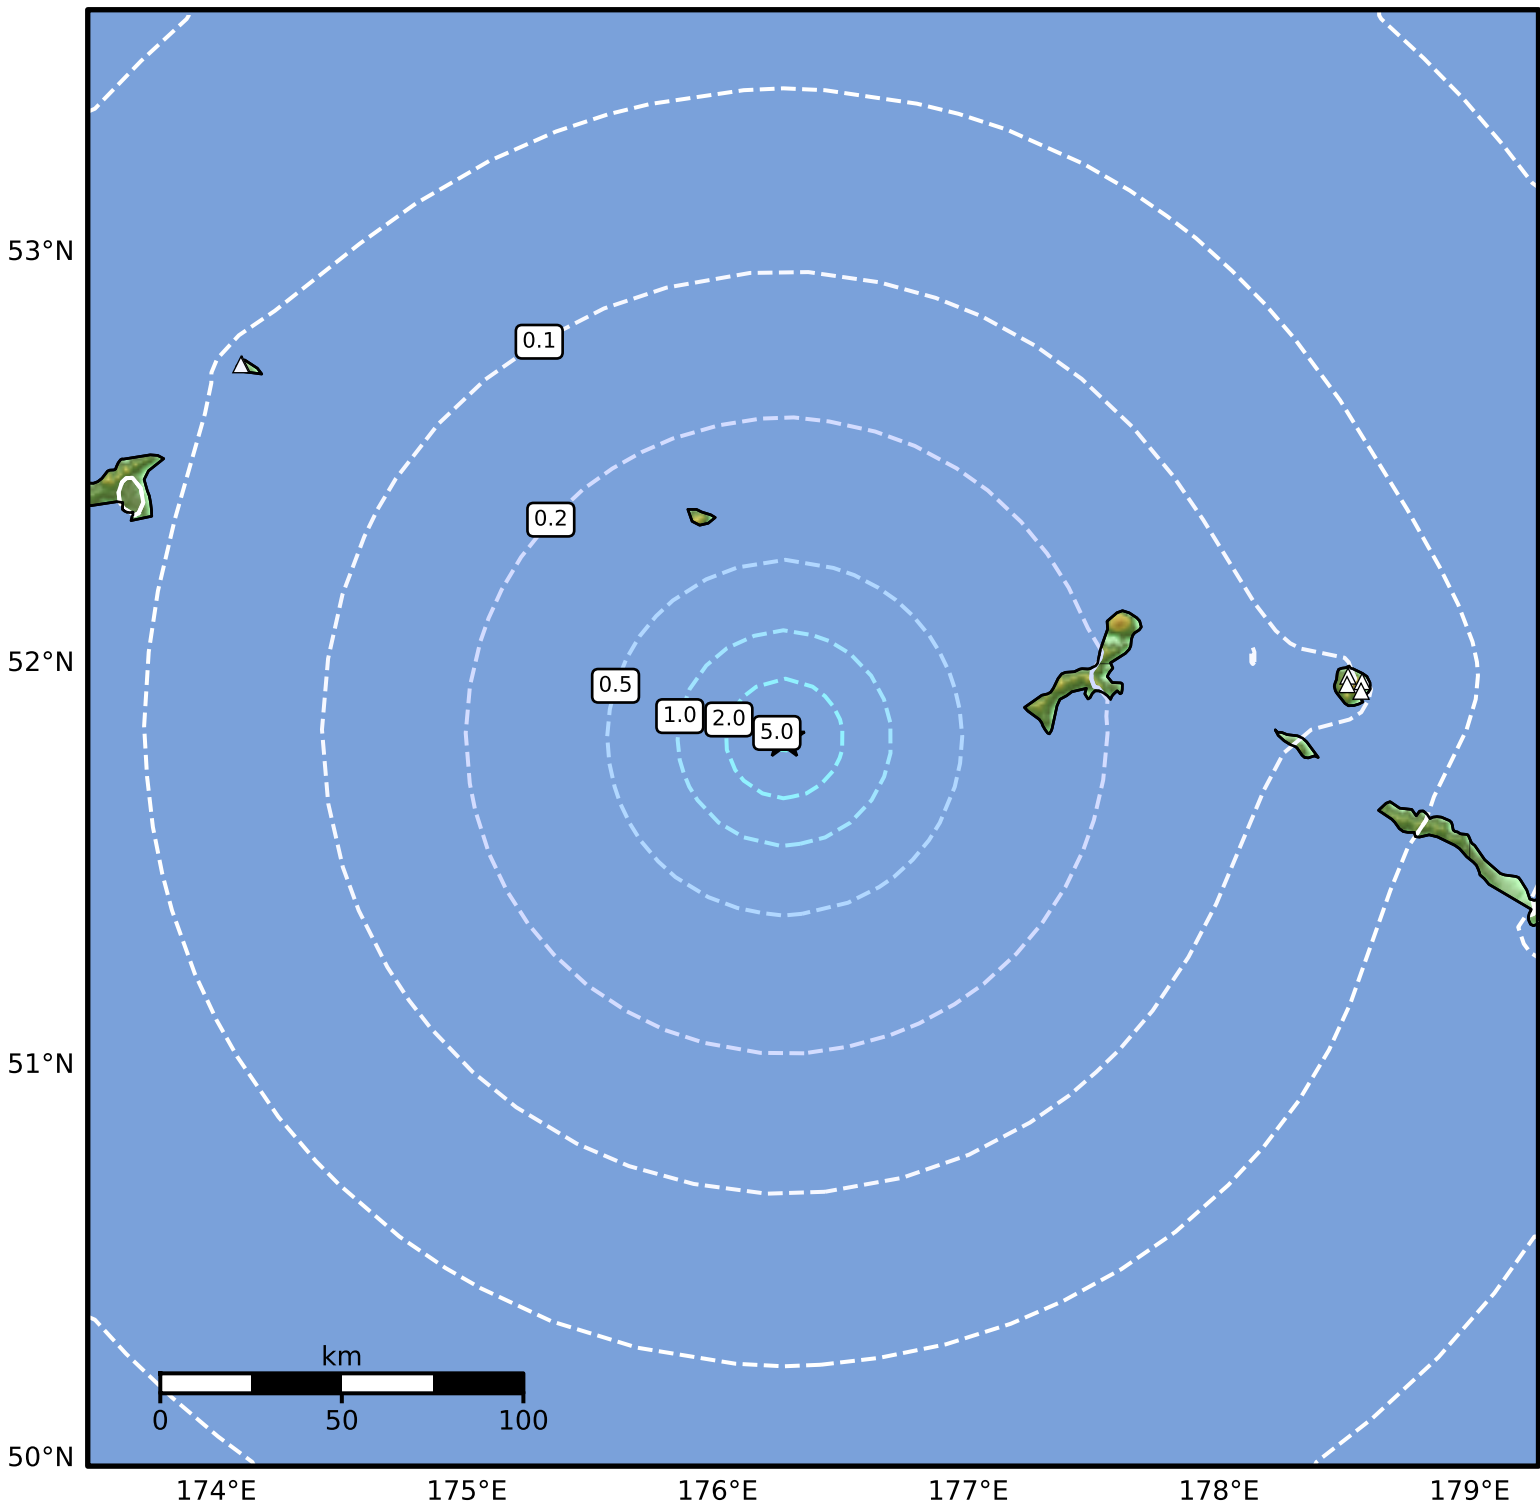

0.3 Second Peak Spectral Acceleration Map Alaska Earthquake Center
 ShakeMap: 249 km (155 miles) ESE of Attu Station
 Mar 15, 2026 22:45:56 UTC M4.3 N51.82 E176.27 Depth: 10.0km ID:a2026ffthic

SA(0.3) (%g)	0.1	0.2	0.5	1	2	5	10	20	50	100	200
---------------------	------------	------------	------------	----------	----------	----------	-----------	-----------	-----------	------------	------------

Scale based on Worden et al. (2012)

Version 7: Processed 2026-03-16T03:25:10Z

△ Seismic Instrument ○ Reported Intensity

★ Epicenter