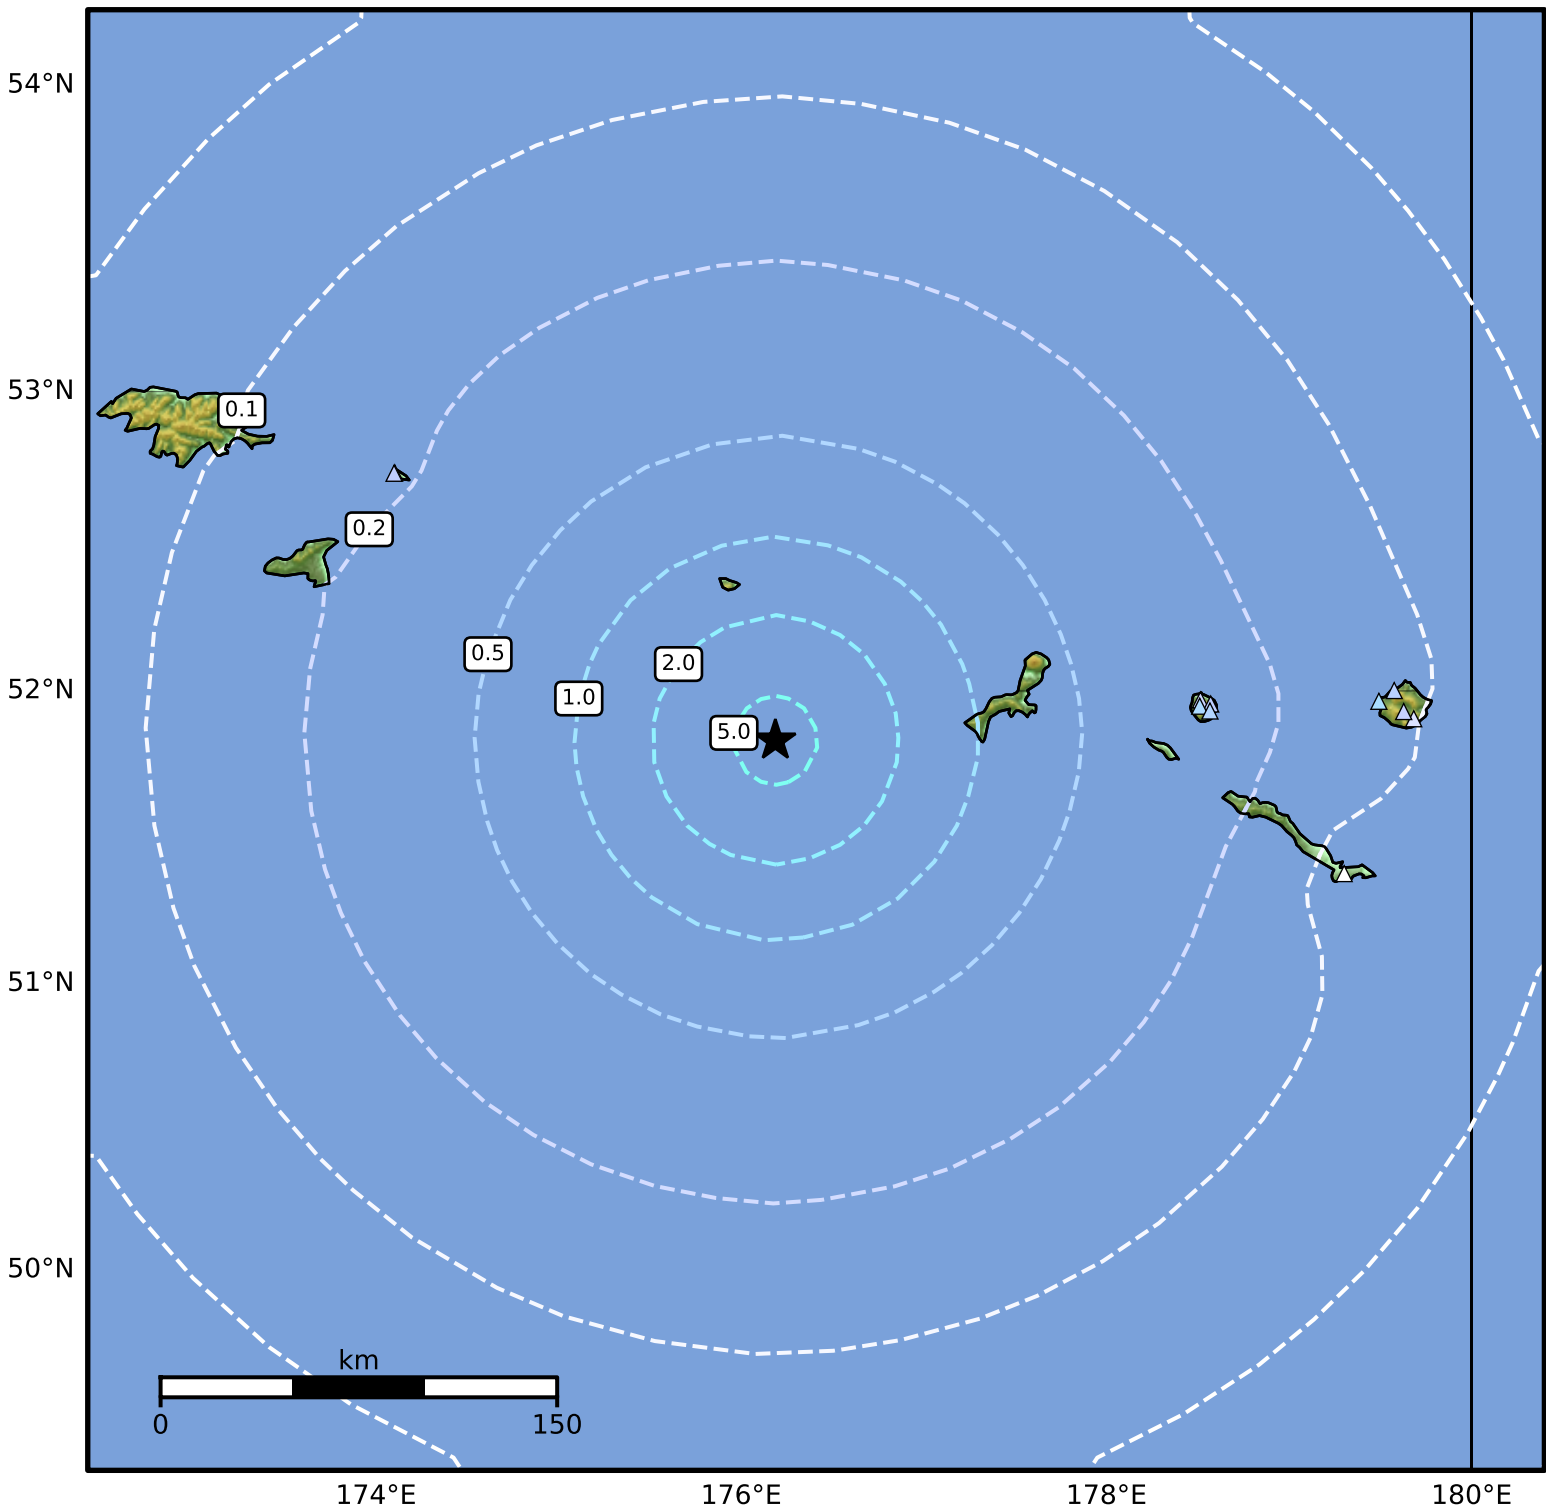

0.3 Second Peak Spectral Acceleration Map Alaska Earthquake Center
 ShakeMap: 244 km (152 miles) ESE of Attu Station
 Mar 17, 2026 16:21:37 UTC M5.2 N51.83 E176.19 Depth: 24.7km ID:a2026fixzsb

SA(0.3) (%g)	0.1	0.2	0.5	1	2	5	10	20	50	100	200
--------------	-----	-----	-----	---	---	---	----	----	----	-----	-----

Scale based on Worden et al. (2012)

Version 9: Processed 2026-03-17T16:41:56Z

△ Seismic Instrument ○ Reported Intensity

★ Epicenter