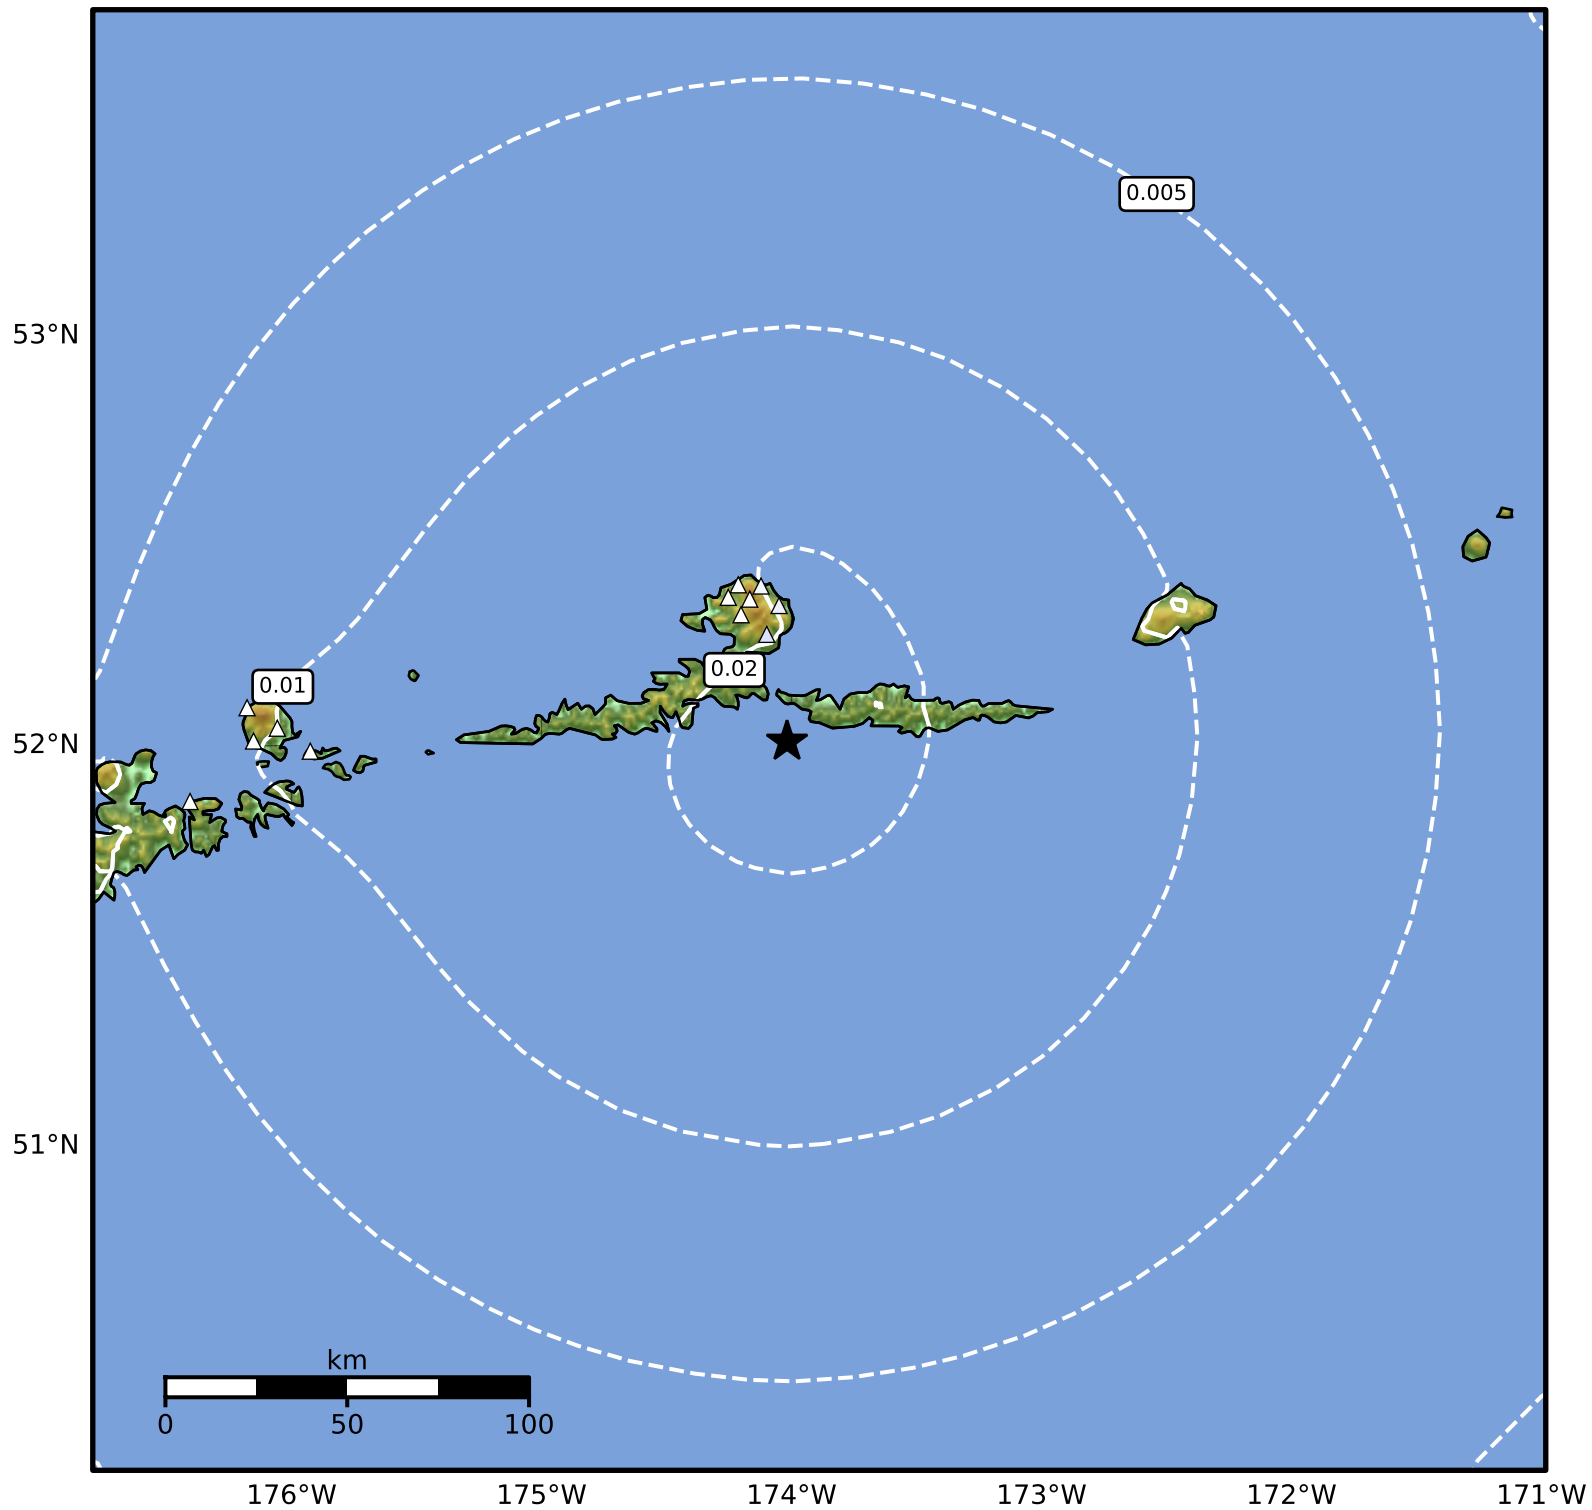

Peak Ground Velocity Map Alaska Earthquake Center
ShakeMap: 25 km (15 miles) SSE of Atka
Mar 18, 2026 08:50:39 UTC M3.8 N52.01 W174.02 Depth: 110.3km ID:a2026fkeuam

Scale based on Worden et al. (2012)

△ Seismic Instrument ○ Reported Intensity

★ Epicenter

Version 4: Processed 2026-03-19T13:39:04Z